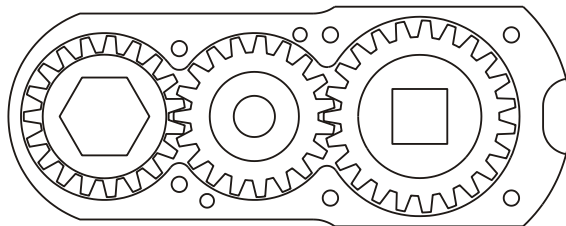

D & D PRODUCTION INC.

ASSEMBLY NO. 322428

HEAD NO. 1590

CROWFOOT ASS'Y
Rev. A
03-27-95

2500 WILLIAMS DRIVE • WATERFORD, MI • 48328

PHONE : (248) 334-2112 • FAX : (248) 334-0062

SIDE VIEW

TOP VIEW

GEAR ASSEMBLY

PARTS BLOWOUT

ITEM	DESCRIPTION	PART NO.	ITEM	DESCRIPTION	PART NO.	ITEM	DESCRIPTION	PART NO.
1	Angle Head	ETV S7	11	Roll Pin (2)	RP-612			
2	Gear Housing (Top)	322428-H						
3	Socket Gear	141924-XX						
4	Idler Gear	141914						
5	Idler Pin	IP-10724						
6	Needle Bearing	B-107						
7	Drive Gear	142317-SD						
8	Grease Fitting	1877						
9	Gear Housing (Bottom)	322428-P						
10	Screw (6)	S-812						