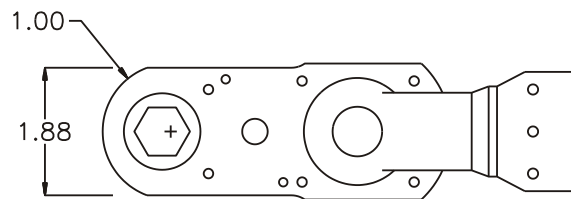

GEAR ASSEMBLY

PARTS BLOWOUT

ITEM	DESCRIPTION	PART NO.	ITEM	DESCRIPTION	PART NO.	ITEM	DESCRIPTION	PART NO.
1	Angle Head	ETV S7	11	Roll Pin (2)	RP-612			
2	Gear Housing (Top)	322428-H						
3	Socket Gear	141924-XX						
4	Idler Gear	141914						
5	Idler Pin	IP-10724						
6	Needle Bearing	B-107						
7	Drive Gear	142317-SD						
8	Grease Fitting	1877						
9	Gear Housing (Bottom)	322428-P						
10	Screw (6)	S-812						