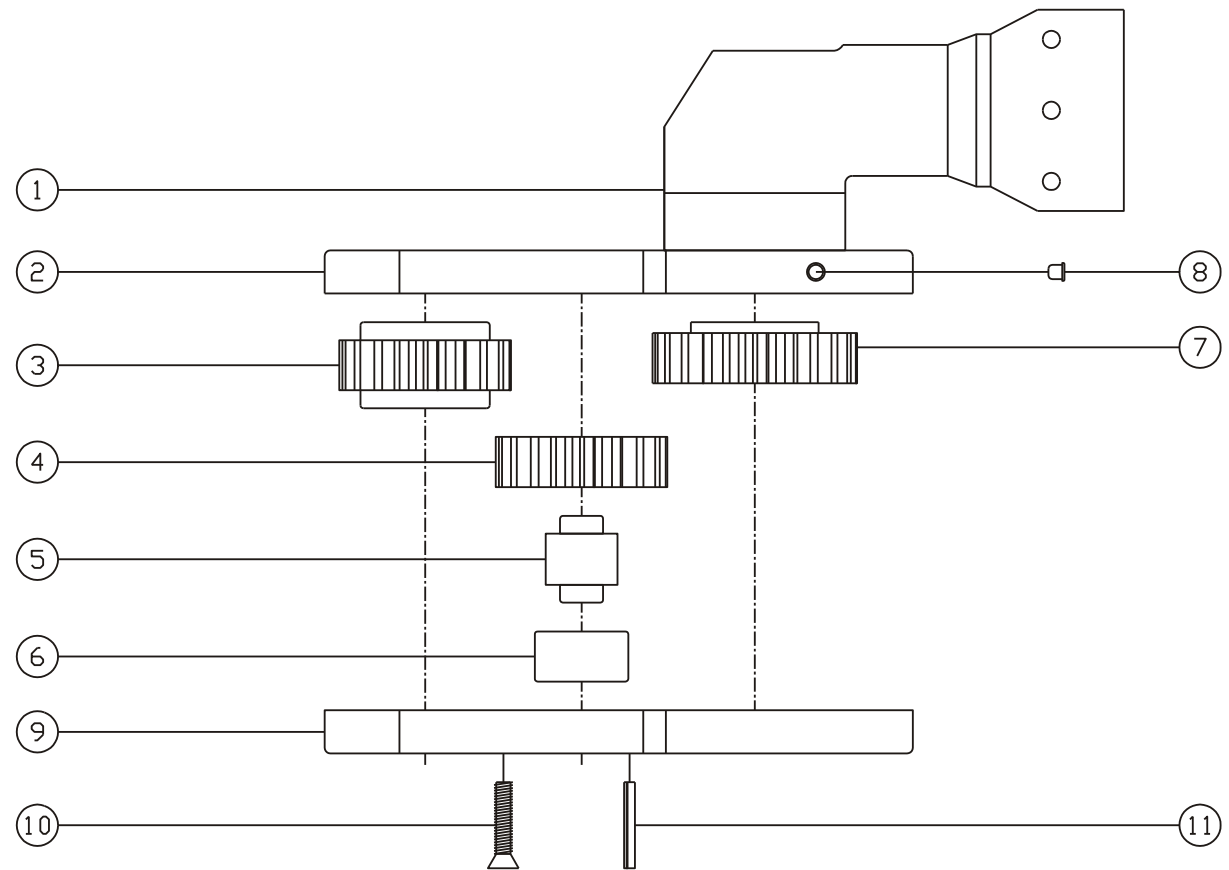

D & D PRODUCTION INC.

ASSEMBLY NO. 322428

HEAD NO. 1590

CROWFOOT ASS'Y
Rev. A
03-27-95

2500 WILLIAMS DRIVE • WATERFORD, MI • 48328

PHONE : (248) 334-2112 • FAX : (248) 334-0062

SIDE VIEW

TOP VIEW

GEAR ASSEMBLY

PARTS BLOWOUT

ITEM	DESCRIPTION	PART NO.	ITEM	DESCRIPTION	PART NO.	ITEM	DESCRIPTION	PART NO.
1	Angle Head	ETV S7	11	Roll Pin (2)	RP-612			
2	Gear Housing (Top)	322428-H						
3	Socket Gear	141924-XX						
4	Idler Gear	141914						
5	Idler Pin	IP-10724						
6	Needle Bearing	B-107						
7	Drive Gear	142317-SD						
8	Grease Fitting	1877						
9	Gear Housing (Bottom)	322428-P						
10	Screw (6)	S-812						