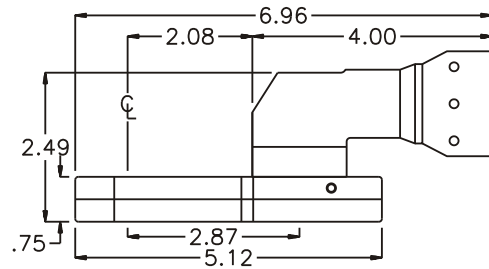

D & D PRODUCTION INC.

ASSEMBLY NO. 322428

HEAD NO. 1590

CROWFOOT ASS'Y
Rev. A
03-27-95

2500 WILLIAMS DRIVE • WATERFORD, MI • 48328

PHONE : (248) 334-2112 • FAX : (248) 334-0062

SIDE VIEW