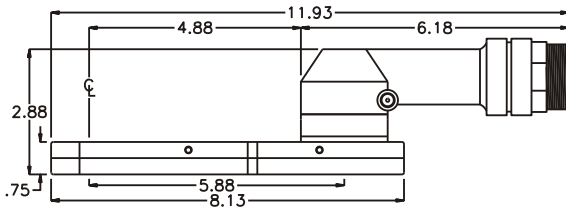

D & D PRODUCTION INC.

ASSEMBLY NO. 322428-3

HEAD NO. 3580

CROWFOOT ASS'Y
Rev. A
10-21-93

2500 WILLIAMS DRIVE • WATERFORD, MI • 48328

PHONE : (248) 334-2112 • FAX : (248) 334-0062

SIDE VIEW

TOP VIEW

GEAR ASSEMBLY

PARTS BLOWOUT

ITEM	DESCRIPTION	PART NO.	ITEM	DESCRIPTION	PART NO.	ITEM	DESCRIPTION	PART NO.
1	Angle Head	A/C 46	11	Screw (10)	S-812			
2	Gear Housing (Top)	322428-3-H	12	Roll Pin (2)	RP-612			
3	Socket Gear	141924-XX						
4	Sm. Idler Gear (2)	141914						
5	Idler Pin (3)	IP-10724						
6	Needle Bearing (3)	B-107						
7	Lg. Idler Gear	142314						
8	Drive Gear	142317-SD						
9	Grease Fitting (2)	1877						
10	Gear Housing (Bottom)	322428-3-P						