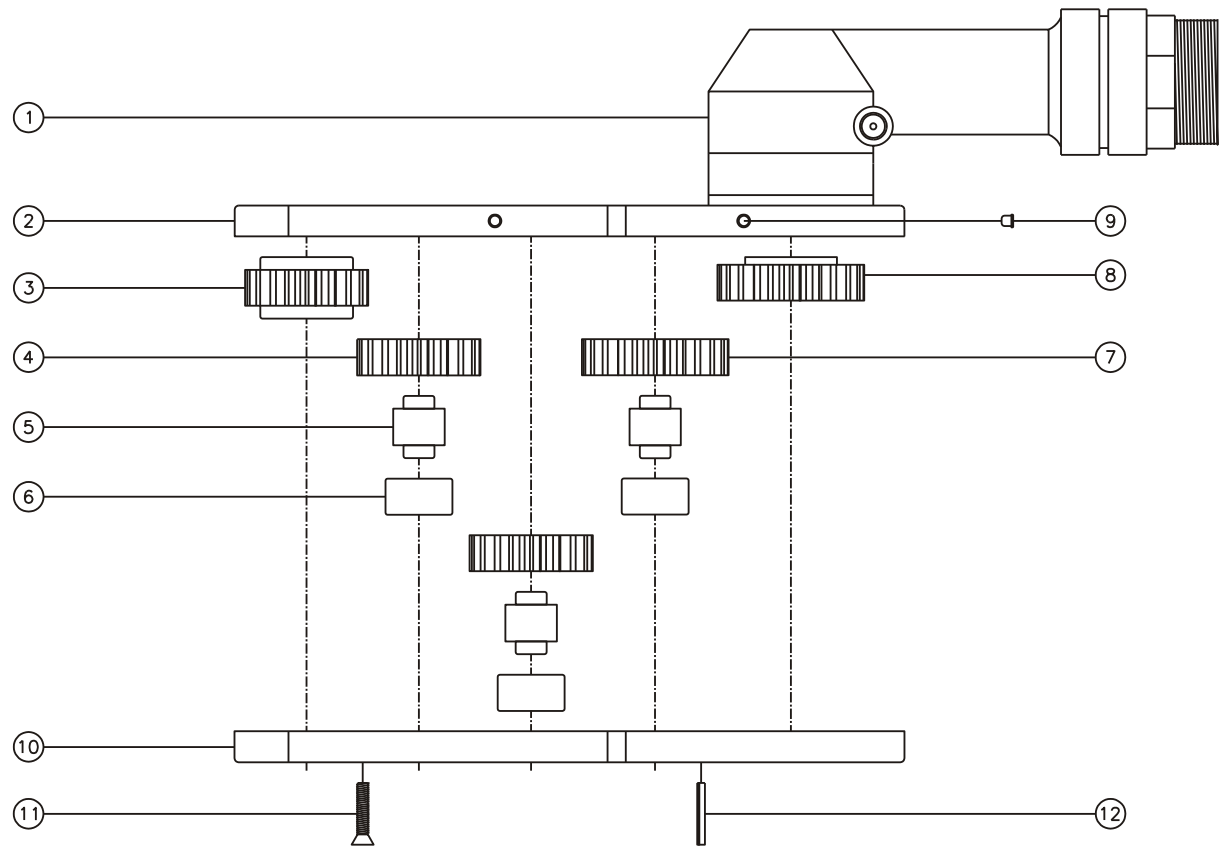

D & D PRODUCTION INC.

ASSEMBLY NO. 322428-3

HEAD NO. 3580

CROWFOOT ASS'Y
Rev. A
10-21-93

2500 WILLIAMS DRIVE • WATERFORD, MI • 48328

PHONE : (248) 334-2112 • FAX : (248) 334-0062

SIDE VIEW

TOP VIEW

GEAR ASSEMBLY

PARTS BLOWOUT

ITEM	DESCRIPTION	PART NO.	ITEM	DESCRIPTION	PART NO.	ITEM	DESCRIPTION	PART NO.
1	Angle Head	A/C 46	11	Screw (10)	S-812			
2	Gear Housing (Top)	322428-3-H	12	Roll Pin (2)	RP-612			
3	Socket Gear	141924-XX						
4	Sm. Idler Gear (2)	141914						
5	Idler Pin (3)	IP-10724						
6	Needle Bearing (3)	B-107						
7	Lg. Idler Gear	142314						
8	Drive Gear	142317-SD						
9	Grease Fitting (2)	1877						
10	Gear Housing (Bottom)	322428-3-P						