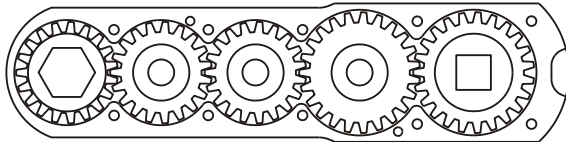

D & D PRODUCTION INC.

ASSEMBLY NO. 322428-3

HEAD NO. 3580

CROWFOOT ASS'Y
Rev. A
10-21-93

2500 WILLIAMS DRIVE • WATERFORD, MI • 48328

PHONE : (248) 334-2112 • FAX : (248) 334-0062

SIDE VIEW

TOP VIEW

GEAR ASSEMBLY

PARTS BLOWOUT

ITEM	DESCRIPTION	PART NO.	ITEM	DESCRIPTION	PART NO.	ITEM	DESCRIPTION	PART NO.
1	Angle Head	A/C 46	11	Screw (10)	S-812			
2	Gear Housing (Top)	322428-3-H	12	Roll Pin (2)	RP-612			
3	Socket Gear	141924-XX						
4	Sm. Idler Gear (2)	141914						
5	Idler Pin (3)	IP-10724						
6	Needle Bearing (3)	B-107						
7	Lg. Idler Gear	142314						
8	Drive Gear	142317-SD						
9	Grease Fitting (2)	1877						
10	Gear Housing (Bottom)	322428-3-P						