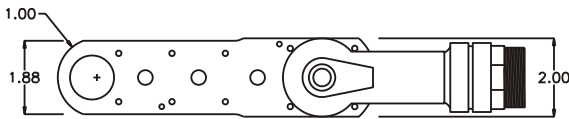

GEAR ASSEMBLY

PARTS BLOWOUT

ITEM	DESCRIPTION	PART NO.	ITEM	DESCRIPTION	PART NO.	ITEM	DESCRIPTION	PART NO.
1	Angle Head	A/C 46	11	Screw (10)	S-812			
2	Gear Housing (Top)	322428-3-H	12	Roll Pin (2)	RP-612			
3	Socket Gear	141924-XX						
4	Sm. Idler Gear (2)	141914						
5	Idler Pin (3)	IP-10724						
6	Needle Bearing (3)	B-107						
7	Lg. Idler Gear	142314						
8	Drive Gear	142317-SD						
9	Grease Fitting (2)	1877						
10	Gear Housing (Bottom)	322428-3-P						