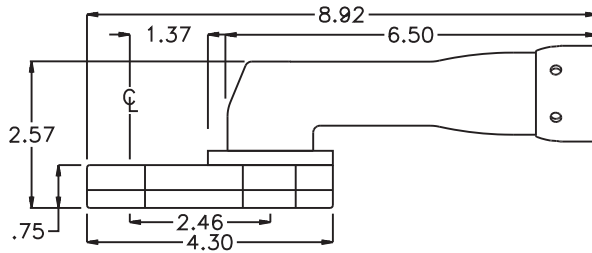

D & D PRODUCTION INC.®

ASSEMBLY NO. 322424A

HEAD NO. 1613

CROWFOOT ASS'Y
Rev. A
10-06-10

2500 WILLIAMS DRIVE • WATERFORD, MI • 48328

PHONE : (248) 334-2112 • FAX : (248) 334-0062

SIDE VIEW

TOP VIEW

GEAR ASSEMBLY

PARTS BLOWOUT

ITEM	DESCRIPTION	PART NO.	ITEM	DESCRIPTION	PART NO.	ITEM	DESCRIPTION	PART NO.
1	Motor	Cleco 48EA58AM3	11	Grease Fitting	1877			
2	Angle Head Adapter	HA-AM3-3512	12	Screw #1 (2)	S-1008SH			
3	Gear Housing (Top)	322424A-H	13	Dowel Pin (2)	DP-1216			
4	Bushing (4)	A-6409B	14	Screw #2 (4)	S-1014SH			
5	Socket Gear, 13mm	162024-66M						
6	Idler Pin	IP-8724B						
7	Needle Bearing	B-87						
8	Idler Gear	162014						
9	Drive Gear	161823-38SD						
10	Gear Housing (Bottom)	322424A-P						