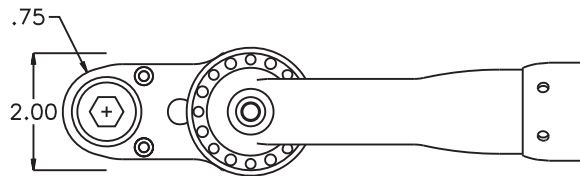

GEAR ASSEMBLY

PARTS BLOWOUT

ITEM	DESCRIPTION	PART NO.	ITEM	DESCRIPTION	PART NO.	ITEM	DESCRIPTION	PART NO.
1	Motor	Cleco 48EA58AM3	11	Grease Fitting	1877			
2	Angle Head Adapter	HA-AM3-3512	12	Screw #1 (2)	S-1008SH			
3	Gear Housing (Top)	322424A-H	13	Dowel Pin (2)	DP-1216			
4	Bushing (4)	A-6409B	14	Screw #2 (4)	S-1014SH			
5	Socket Gear, 13mm	162024-66M						
6	Idler Pin	IP-8724B						
7	Needle Bearing	B-87						
8	Idler Gear	162014						
9	Drive Gear	161823-38SD						
10	Gear Housing (Bottom)	322424A-P						