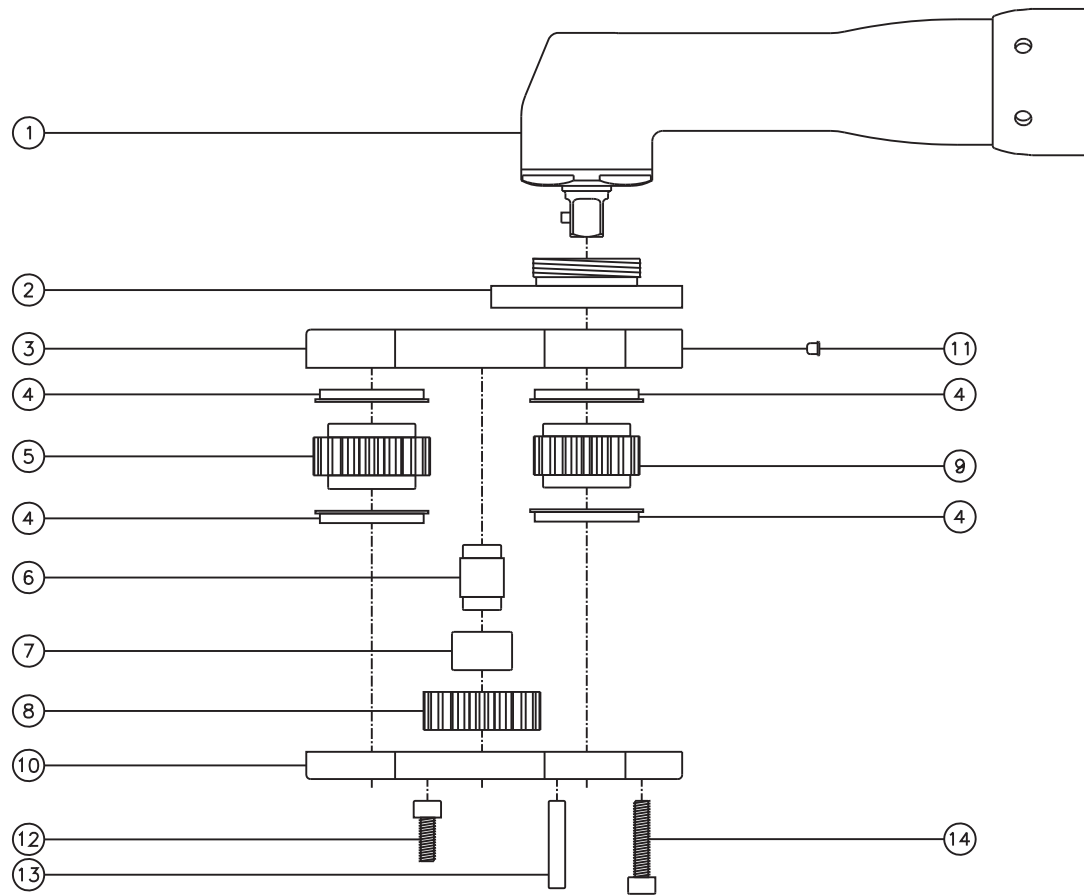

D & D PRODUCTION INC.®

ASSEMBLY NO. 322424A

HEAD NO. 1613

CROWFOOT ASS'Y
Rev. A
10-06-10

2500 WILLIAMS DRIVE • WATERFORD, MI • 48328

PHONE : (248) 334-2112 • FAX : (248) 334-0062

SIDE VIEW

TOP VIEW

GEAR ASSEMBLY

PARTS BLOWOUT

ITEM	DESCRIPTION	PART NO.	ITEM	DESCRIPTION	PART NO.	ITEM	DESCRIPTION	PART NO.
1	Motor	Cleco 48EA58AM3	11	Grease Fitting	1877			
2	Angle Head Adapter	HA-AM3-3512	12	Screw #1 (2)	S-1008SH			
3	Gear Housing (Top)	322424A-H	13	Dowel Pin (2)	DP-1216			
4	Bushing (4)	A-6409B	14	Screw #2 (4)	S-1014SH			
5	Socket Gear, 13mm	162024-66M						
6	Idler Pin	IP-8724B						
7	Needle Bearing	B-87						
8	Idler Gear	162014						
9	Drive Gear	161823-38SD						
10	Gear Housing (Bottom)	322424A-P						