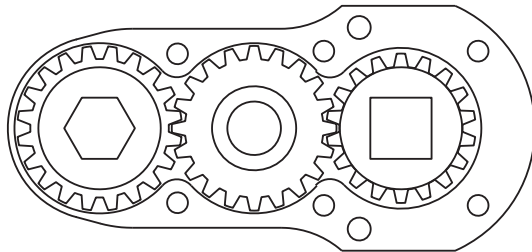

D & D PRODUCTION INC.®

ASSEMBLY NO. 322424A

HEAD NO. 1613

CROWFOOT ASS'Y
Rev. A
10-06-10

2500 WILLIAMS DRIVE • WATERFORD, MI • 48328

PHONE : (248) 334-2112 • FAX : (248) 334-0062

SIDE VIEW

TOP VIEW

GEAR ASSEMBLY

PARTS BLOWOUT

ITEM	DESCRIPTION	PART NO.	ITEM	DESCRIPTION	PART NO.	ITEM	DESCRIPTION	PART NO.
1	Motor	Cleco 48EA58AM3	11	Grease Fitting	1877			
2	Angle Head Adapter	HA-AM3-3512	12	Screw #1 (2)	S-1008SH			
3	Gear Housing (Top)	322424A-H	13	Dowel Pin (2)	DP-1216			
4	Bushing (4)	A-6409B	14	Screw #2 (4)	S-1014SH			
5	Socket Gear, 13mm	162024-66M						
6	Idler Pin	IP-8724B						
7	Needle Bearing	B-87						
8	Idler Gear	162014						
9	Drive Gear	161823-38SD						
10	Gear Housing (Bottom)	322424A-P						