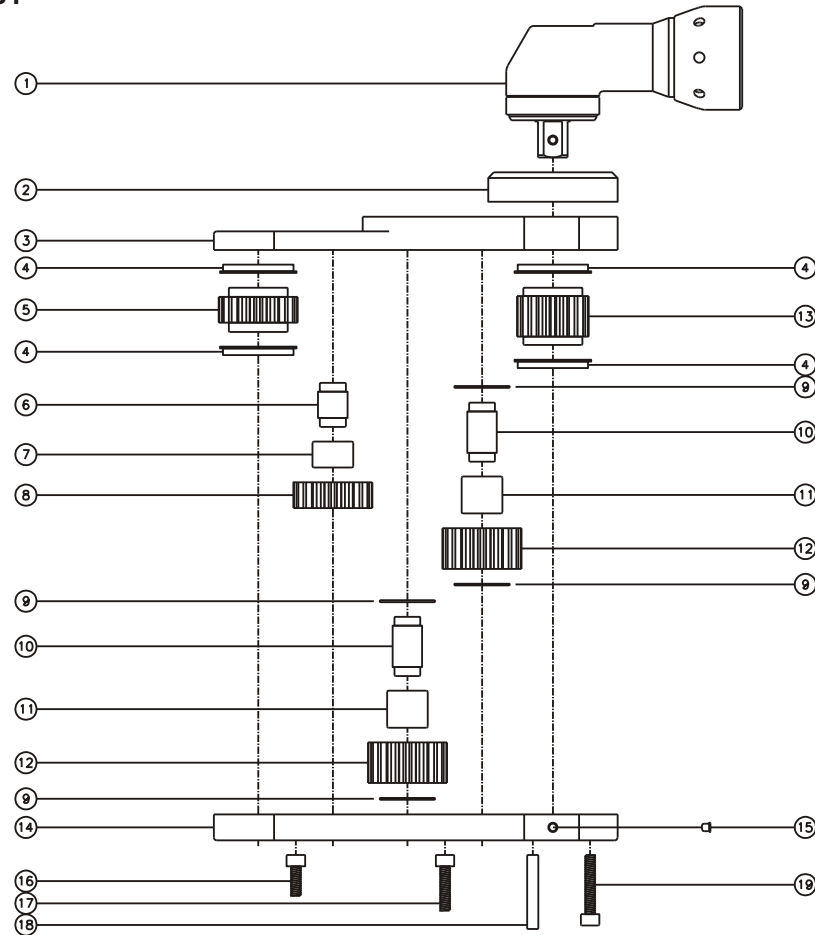

D & D PRODUCTION INC.®

ASSEMBLY NO. 322424A-3

HEAD NO. 3578

CROWFOOT ASS'Y
Rev. A
01-29-03

2500 WILLIAMS DRIVE • WATERFORD, MI • 48328 PHONE : (248) 334-2112 • FAX : (248) 334-0062

SIDE VIEW

TOP VIEW

GEAR ASSEMBLY

PARTS BLOWOUT

ITEM	DESCRIPTION	PART NO.	ITEM	DESCRIPTION	PART NO.	ITEM	DESCRIPTION	PART NO.
1	Angle Head	A/C #13	11	Needle Bearing (2)	B-810			
2	Angle Head Adapter	HA-3516-10X	12	Lg. Idler Gear (2)	162022B			
3	Gear Housing (Top)	322424A-3-H	13	Drive Gear	161831-12SD			
4	Bushing (4)	A-6409B	14	Gear Housing (Bottom)	322424A-3-P			
5	Socket Gear	162024-XX	15	Grease Fitting	1877			
6	Sm. Idler Pin	IP-8724B	16	Screw #1 (4)	S-1008SH			
7	Needle Bearing	B-87	17	Screw #2 (2)	S-1012SH			
8	Sm. Idler Gear	162014	18	Dowel Pin (2)	DP-1220			
9	Thrust Race (4)	TRA-815	19	Screw #3 (4)	S-1016SH			
10	Lg. Idler Pin (2)	IP-81032						