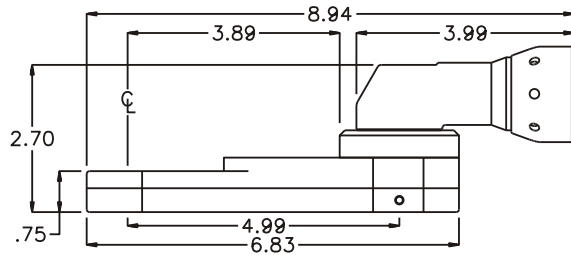

D & D PRODUCTION INC.®

ASSEMBLY NO. 322424A-3

HEAD NO. 3578

CROWFOOT ASS'Y
Rev. A
01-29-03

2500 WILLIAMS DRIVE • WATERFORD, MI • 48328 PHONE : (248) 334-2112 • FAX : (248) 334-0062

SIDE VIEW

TOP VIEW

GEAR ASSEMBLY

PARTS BLOWOUT

ITEM	DESCRIPTION	PART NO.	ITEM	DESCRIPTION	PART NO.	ITEM	DESCRIPTION	PART NO.
1	Angle Head	A/C #13	11	Needle Bearing (2)	B-810			
2	Angle Head Adapter	HA-3516-10X	12	Lg. Idler Gear (2)	162022B			
3	Gear Housing (Top)	322424A-3-H	13	Drive Gear	161831-12SD			
4	Bushing (4)	A-6409B	14	Gear Housing (Bottom)	322424A-3-P			
5	Socket Gear	162024-XX	15	Grease Fitting	1877			
6	Sm. Idler Pin	IP-8724B	16	Screw #1 (4)	S-1008SH			
7	Needle Bearing	B-87	17	Screw #2 (2)	S-1012SH			
8	Sm. Idler Gear	162014	18	Dowel Pin (2)	DP-1220			
9	Thrust Race (4)	TRA-815	19	Screw #3 (4)	S-1016SH			
10	Lg. Idler Pin (2)	IP-81032						