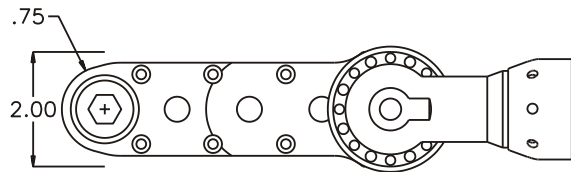

D & D PRODUCTION INC.®

ASSEMBLY NO. 322424A-3

HEAD NO. 3578

CROWFOOT ASS'Y
Rev. A
01-29-03

2500 WILLIAMS DRIVE • WATERFORD, MI • 48328 PHONE : (248) 334-2112 • FAX : (248) 334-0062

SIDE VIEW

TOP VIEW

GEAR ASSEMBLY

PARTS BLOWOUT

ITEM	DESCRIPTION	PART NO.	ITEM	DESCRIPTION	PART NO.	ITEM	DESCRIPTION	PART NO.
1	Angle Head	A/C #13	11	Needle Bearing (2)	B-810			
2	Angle Head Adapter	HA-3516-10X	12	Lg. Idler Gear (2)	162022B			
3	Gear Housing (Top)	322424A-3-H	13	Drive Gear	161831-12SD			
4	Bushing (4)	A-6409B	14	Gear Housing (Bottom)	322424A-3-P			
5	Socket Gear	162024-XX	15	Grease Fitting	1877			
6	Sm. Idler Pin	IP-8724B	16	Screw #1 (4)	S-1008SH			
7	Needle Bearing	B-87	17	Screw #2 (2)	S-1012SH			
8	Sm. Idler Gear	162014	18	Dowel Pin (2)	DP-1220			
9	Thrust Race (4)	TRA-815	19	Screw #3 (4)	S-1016SH			
10	Lg. Idler Pin (2)	IP-81032						