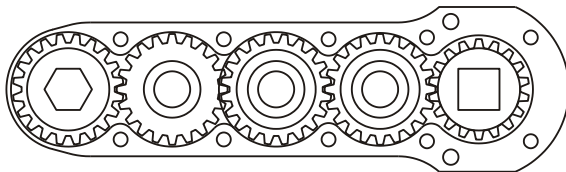

D & D PRODUCTION INC.®

ASSEMBLY NO. 322424A-3

HEAD NO. 3578

CROWFOOT ASS'Y
Rev. A
01-29-03

2500 WILLIAMS DRIVE • WATERFORD, MI • 48328 PHONE : (248) 334-2112 • FAX : (248) 334-0062

SIDE VIEW

TOP VIEW

GEAR ASSEMBLY

PARTS BLOWOUT

ITEM	DESCRIPTION	PART NO.	ITEM	DESCRIPTION	PART NO.	ITEM	DESCRIPTION	PART NO.
1	Angle Head	A/C #13	11	Needle Bearing (2)	B-810			
2	Angle Head Adapter	HA-3516-10X	12	Lg. Idler Gear (2)	162022B			
3	Gear Housing (Top)	322424A-3-H	13	Drive Gear	161831-12SD			
4	Bushing (4)	A-6409B	14	Gear Housing (Bottom)	322424A-3-P			
5	Socket Gear	162024-XX	15	Grease Fitting	1877			
6	Sm. Idler Pin	IP-8724B	16	Screw #1 (4)	S-1008SH			
7	Needle Bearing	B-87	17	Screw #2 (2)	S-1012SH			
8	Sm. Idler Gear	162014	18	Dowel Pin (2)	DP-1220			
9	Thrust Race (4)	TRA-815	19	Screw #3 (4)	S-1016SH			
10	Lg. Idler Pin (2)	IP-81032						