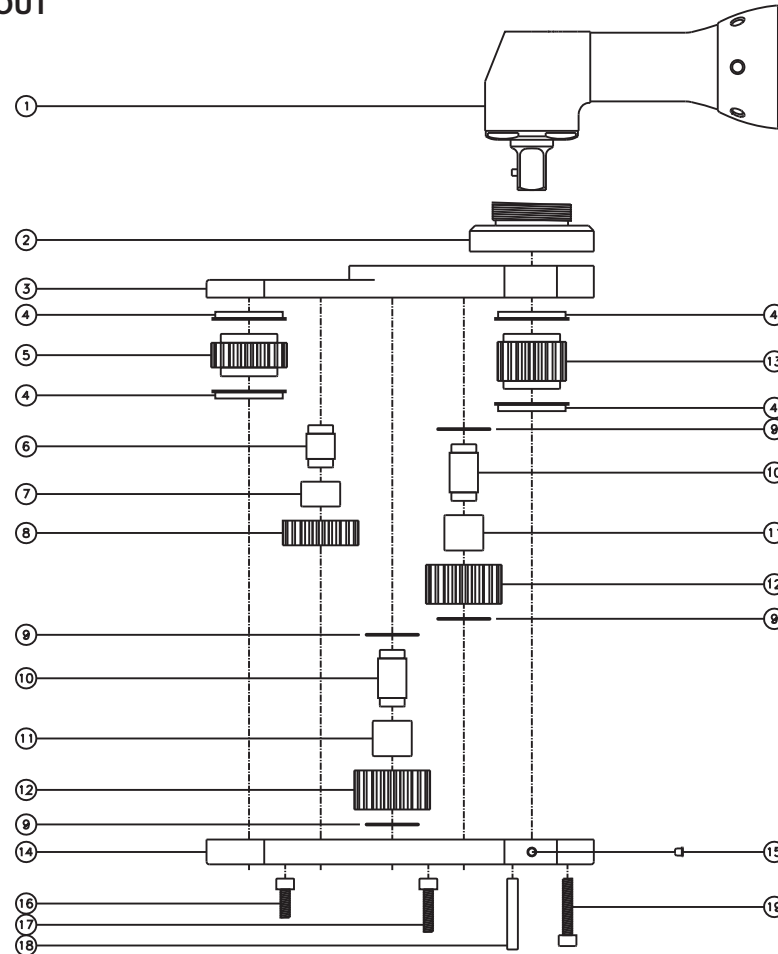

D & D PRODUCTION INC.®

ASSEMBLY NO. 322424A-3

HEAD NO. 3579

CROWFOOT ASS'Y
Rev. A
06-05-09

2500 WILLIAMS DRIVE • WATERFORD, MI • 48328

PHONE : (248) 334-2112 • FAX : (248) 334-0062

SIDE VIEW

TOP VIEW

GEAR ASSEMBLY

PARTS BLOWOUT

ITEM	DESCRIPTION	PART NO.	ITEM	DESCRIPTION	PART NO.	ITEM	DESCRIPTION	PART NO.
1	Motor	48EA90AH4	11	Needle Bearing (2)	B-810			
2	Angle Head Adapter	HA-3514-AH4	12	Lg. Idler Gear (2)	162022B			
3	Gear Housing (Top)	322424A-3-H	13	Drive Gear	161831-12SD			
4	Bushing (4)	A-6409B	14	Gear Housing (Bottom)	322424A-3-P			
5	Socket Gear	162024-68GR	15	Grease Fitting	1877			
6	Sm. Idler Pin	IP-8724B	16	Screw #1 (4)	S-1008SH			
7	Needle Bearing	B-87	17	Screw #2 (2)	S-1012SH			
8	Sm. Idler Gear	162014	18	Dowel Pin (2)	DP-1220			
9	Thrust Race (4)	TRA-815	19	Screw #3 (4)	S-1016SH			
10	Lg. Idler Pin (2)	IP-81032						