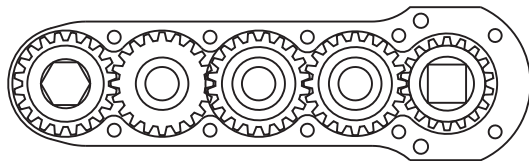

D & D PRODUCTION INC.®

ASSEMBLY NO. 322424A-3

HEAD NO. 3579

CROWFOOT ASS'Y
Rev. A
06-05-09

2500 WILLIAMS DRIVE • WATERFORD, MI • 48328

PHONE : (248) 334-2112 • FAX : (248) 334-0062

SIDE VIEW

TOP VIEW

GEAR ASSEMBLY

PARTS BLOWOUT

ITEM	DESCRIPTION	PART NO.	ITEM	DESCRIPTION	PART NO.	ITEM	DESCRIPTION	PART NO.
1	Motor	48EA90AH4	11	Needle Bearing (2)	B-810			
2	Angle Head Adapter	HA-3514-AH4	12	Lg. Idler Gear (2)	162022B			
3	Gear Housing (Top)	322424A-3-H	13	Drive Gear	161831-12SD			
4	Bushing (4)	A-6409B	14	Gear Housing (Bottom)	322424A-3-P			
5	Socket Gear	162024-68GR	15	Grease Fitting	1877			
6	Sm. Idler Pin	IP-8724B	16	Screw #1 (4)	S-1008SH			
7	Needle Bearing	B-87	17	Screw #2 (2)	S-1012SH			
8	Sm. Idler Gear	162014	18	Dowel Pin (2)	DP-1220			
9	Thrust Race (4)	TRA-815	19	Screw #3 (4)	S-1016SH			
10	Lg. Idler Pin (2)	IP-81032						