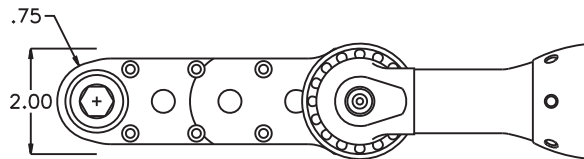

GEAR ASSEMBLY

PARTS BLOWOUT

ITEM	DESCRIPTION	PART NO.	ITEM	DESCRIPTION	PART NO.	ITEM	DESCRIPTION	PART NO.
1	Motor	48EA90AH4	11	Needle Bearing (2)	B-810			
2	Angle Head Adapter	HA-3514-AH4	12	Lg. Idler Gear (2)	162022B			
3	Gear Housing (Top)	322424A-3-H	13	Drive Gear	161831-12SD			
4	Bushing (4)	A-6409B	14	Gear Housing (Bottom)	322424A-3-P			
5	Socket Gear	162024-68GR	15	Grease Fitting	1877			
6	Sm. Idler Pin	IP-8724B	16	Screw #1 (4)	S-1008SH			
7	Needle Bearing	B-87	17	Screw #2 (2)	S-1012SH			
8	Sm. Idler Gear	162014	18	Dowel Pin (2)	DP-1220			
9	Thrust Race (4)	TRA-815	19	Screw #3 (4)	S-1016SH			
10	Lg. Idler Pin (2)	IP-81032						