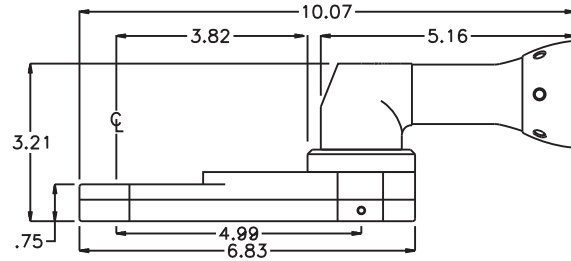

D & D PRODUCTION INC.®

ASSEMBLY NO. 322424A-3

HEAD NO. 3579

CROWFOOT ASS'Y
Rev. A
06-05-09

2500 WILLIAMS DRIVE • WATERFORD, MI • 48328

PHONE : (248) 334-2112 • FAX : (248) 334-0062

SIDE VIEW

TOP VIEW

GEAR ASSEMBLY

PARTS BLOWOUT

ITEM	DESCRIPTION	PART NO.	ITEM	DESCRIPTION	PART NO.	ITEM	DESCRIPTION	PART NO.
1	Motor	48EA90AH4	11	Needle Bearing (2)	B-810			
2	Angle Head Adapter	HA-3514-AH4	12	Lg. Idler Gear (2)	162022B			
3	Gear Housing (Top)	322424A-3-H	13	Drive Gear	161831-12SD			
4	Bushing (4)	A-6409B	14	Gear Housing (Bottom)	322424A-3-P			
5	Socket Gear	162024-68GR	15	Grease Fitting	1877			
6	Sm. Idler Pin	IP-8724B	16	Screw #1 (4)	S-1008SH			
7	Needle Bearing	B-87	17	Screw #2 (2)	S-1012SH			
8	Sm. Idler Gear	162014	18	Dowel Pin (2)	DP-1220			
9	Thrust Race (4)	TRA-815	19	Screw #3 (4)	S-1016SH			
10	Lg. Idler Pin (2)	IP-81032						