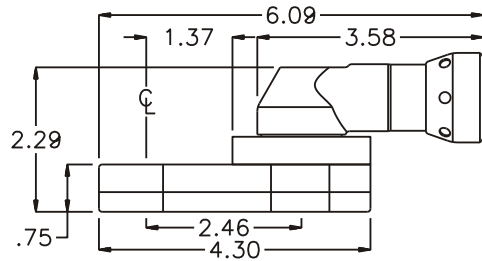

D & D PRODUCTION INC.®

ASSEMBLY NO. 322424A

HEAD NO. 1587

CROWFOOT ASS'Y
Rev. A
04-23-04

2500 WILLIAMS DRIVE • WATERFORD, MI • 48328

PHONE : (248) 334-2112 • FAX : (248) 334-0062

SIDE VIEW