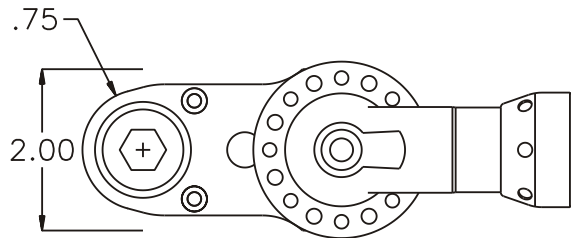

D & D PRODUCTION INC.®

ASSEMBLY NO. 322424A

HEAD NO. 1587

CROWFOOT ASS'Y
Rev. A
04-23-04

2500 WILLIAMS DRIVE • WATERFORD, MI • 48328

PHONE : (248) 334-2112 • FAX : (248) 334-0062

SIDE VIEW

TOP VIEW

GEAR ASSEMBLY

PARTS BLOWOUT

ITEM	DESCRIPTION	PART NO.	ITEM	DESCRIPTION	PART NO.	ITEM	DESCRIPTION	PART NO.
1	Angle Head	A/C 10	11	Grease Fitting	1877			
2	Shim Set (3 pcs/set)	W-3624-002	12	Gear Housing (Bottom)	322424A-P			
3	Angle Head Adapter	HA-3514-10	13	Screw #1 (2)	S-1008SH			
4	Gear Housing (Top)	322424A-H	14	Dowel Pin (2)	DP-1216			
5	Bushing (4)	A-6409B	15	Screw #2 (4)	S-1014SH			
6	Socket Gear	162024-XX						
7	Idler Pin	IP-8724B						
8	Needle Bearing	B-87						
9	Idler Gear	162014						
10	Drive Gear	161823-38SD