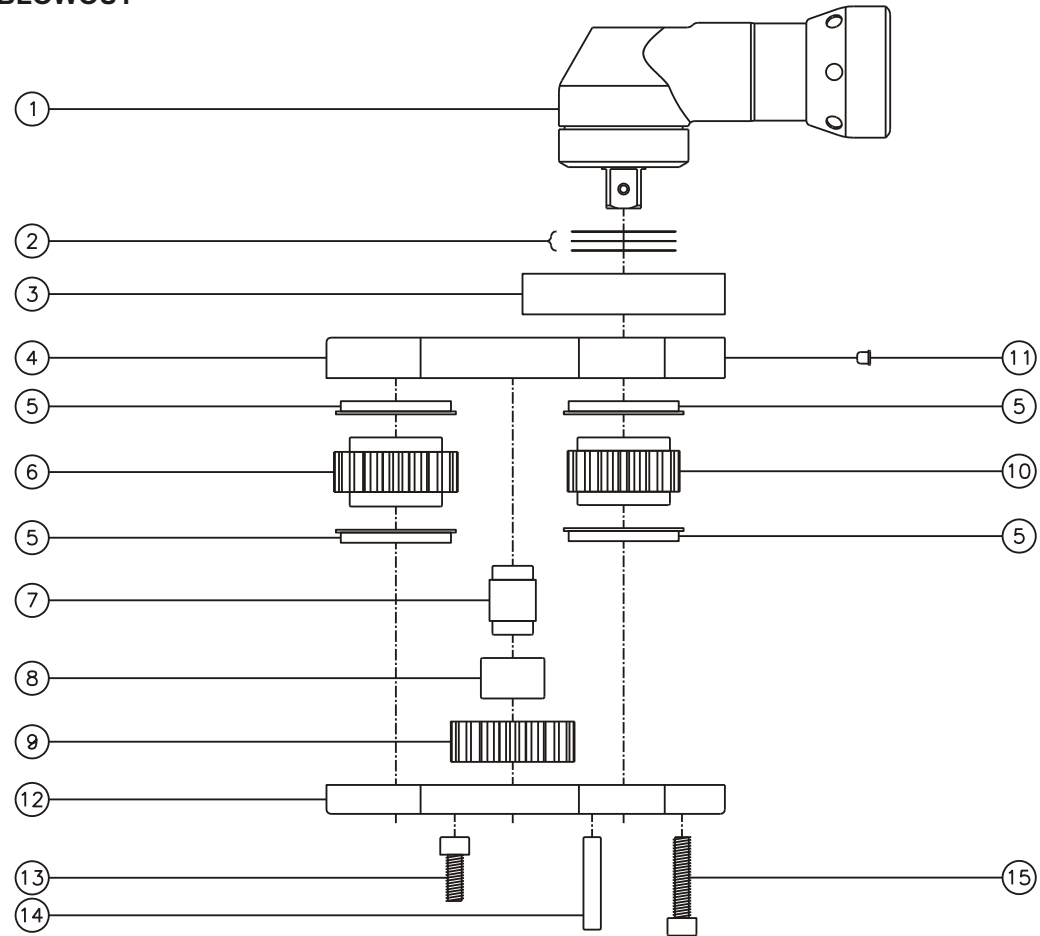

### SIDE VIEW

### TOP VIEW

### PARTS BLOWOUT

ITEM	DESCRIPTION	PART NO.	ITEM	DESCRIPTION	PART NO.	ITEM	DESCRIPTION	PART NO.
1	Angle Head	A/C 10	11	Grease Fitting	1877			
2	Shim Set (3 pcs/set)	W-3624-002	12	Gear Housing (Bottom)	322424A-P			
3	Angle Head Adapter	HA-3514-10	13	Screw #1 (2)	S-1008SH			
4	Gear Housing (Top)	322424A-H	14	Dowel Pin (2)	DP-1216			
5	Bushing (4)	A-6409B	15	Screw #2 (4)	S-1014SH			
6	Socket Gear	162024-XX						
7	Idler Pin	IP-8724B						
8	Needle Bearing	B-87						
9	Idler Gear	162014						
10	Drive Gear	161823-38SD						