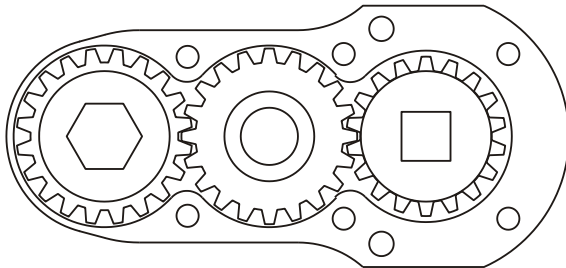

### SIDE VIEW

### PARTS BLOWOUT

ITEM	DESCRIPTION	PART NO.	ITEM	DESCRIPTION	PART NO.	ITEM	DESCRIPTION	PART NO.
1	Angle Head	A/C 10	11	Grease Fitting	1877			
2	Shim Set (3 pcs/set)	W-3624-002	12	Gear Housing (Bottom)	322424A-P			
3	Angle Head Adapter	HA-3514-10	13	Screw #1 (2)	S-1008SH			
4	Gear Housing (Top)	322424A-H	14	Dowel Pin (2)	DP-1216			
5	Bushing (4)	A-6409B	15	Screw #2 (4)	S-1014SH			
6	Socket Gear	162024-XX						
7	Idler Pin	IP-8724B						
8	Needle Bearing	B-87						
9	Idler Gear	162014						
10	Drive Gear	161823-38SD						