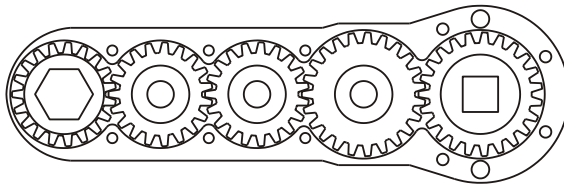

D & D PRODUCTION INC.®

ASSEMBLY NO. 322422FL90-3

HEAD NO. 3575

CROWFOOT ASS'Y
Rev. A
11-19-02

2500 WILLIAMS DRIVE • WATERFORD, MI • 48328

PHONE : (248) 334-2112 • FAX : (248) 334-0062

SIDE VIEW

TOP VIEW

GEAR ASSEMBLY

PARTS BLOWOUT

ITEM	DESCRIPTION	PART NO.	ITEM	DESCRIPTION	PART NO.	ITEM	DESCRIPTION	PART NO.
1	Angle Head	GSE 66 (75-90 Nm)	11	Screw #1 (6)	S-812			
2	Gear Housing (Top)	322422FL90-3-H	12	Screw #2 (4)	S-1020SHC			
3	Socket Gear	141924-XX	13	Dowel Pin (2)	DP-1616			
4	Sm. Idler Gear (2)	141914						
5	Idler Pin (3)	IP-10724						
6	Needle Bearing (3)	B-107						
7	Lg. Idler Gear	142314						
8	Drive Gear	142317-SD						
9	Gear Housing (Bottom)	322422FL90-3-P						
10	Grease Fitting	1877						