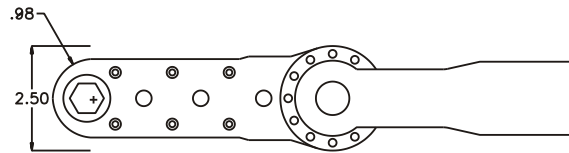

D & D PRODUCTION INC.®

ASSEMBLY NO. 322422FL90-3

HEAD NO. 3575

CROWFOOT ASS'Y
Rev. A
11-19-02

2500 WILLIAMS DRIVE • WATERFORD, MI • 48328

PHONE : (248) 334-2112 • FAX : (248) 334-0062

SIDE VIEW

TOP VIEW

GEAR ASSEMBLY

PARTS BLOWOUT

ITEM	DESCRIPTION	PART NO.	ITEM	DESCRIPTION	PART NO.	ITEM	DESCRIPTION	PART NO.
1	Angle Head	GSE 66 (75-90 Nm)	11	Screw #1 (6)	S-812			
2	Gear Housing (Top)	322422FL90-3-H	12	Screw #2 (4)	S-1020SHC			
3	Socket Gear	141924-XX	13	Dowel Pin (2)	DP-1616			
4	Sm. Idler Gear (2)	141914						
5	Idler Pin (3)	IP-10724						
6	Needle Bearing (3)	B-107						
7	Lg. Idler Gear	142314						
8	Drive Gear	142317-SD						
9	Gear Housing (Bottom)	322422FL90-3-P						
10	Grease Fitting	1877						