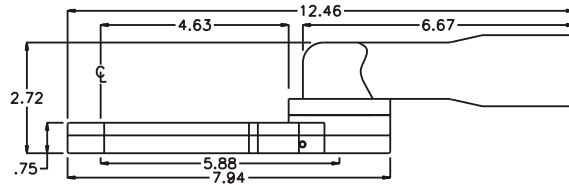

D & D PRODUCTION INC.®

ASSEMBLY NO. 322422FL90-3

HEAD NO. 3575

CROWFOOT ASS'Y
Rev. A
11-19-02

2500 WILLIAMS DRIVE • WATERFORD, MI • 48328

PHONE : (248) 334-2112 • FAX : (248) 334-0062

SIDE VIEW

TOP VIEW

GEAR ASSEMBLY

PARTS BLOWOUT

ITEM	DESCRIPTION	PART NO.	ITEM	DESCRIPTION	PART NO.	ITEM	DESCRIPTION	PART NO.
1	Angle Head	GSE 66 (75-90 Nm)	11	Screw #1 (6)	S-812			
2	Gear Housing (Top)	322422FL90-3-H	12	Screw #2 (4)	S-1020SHC			
3	Socket Gear	141924-XX	13	Dowel Pin (2)	DP-1616			
4	Sm. Idler Gear (2)	141914						
5	Idler Pin (3)	IP-10724						
6	Needle Bearing (3)	B-107						
7	Lg. Idler Gear	142314						
8	Drive Gear	142317-SD						
9	Gear Housing (Bottom)	322422FL90-3-P						
10	Grease Fitting	1877						