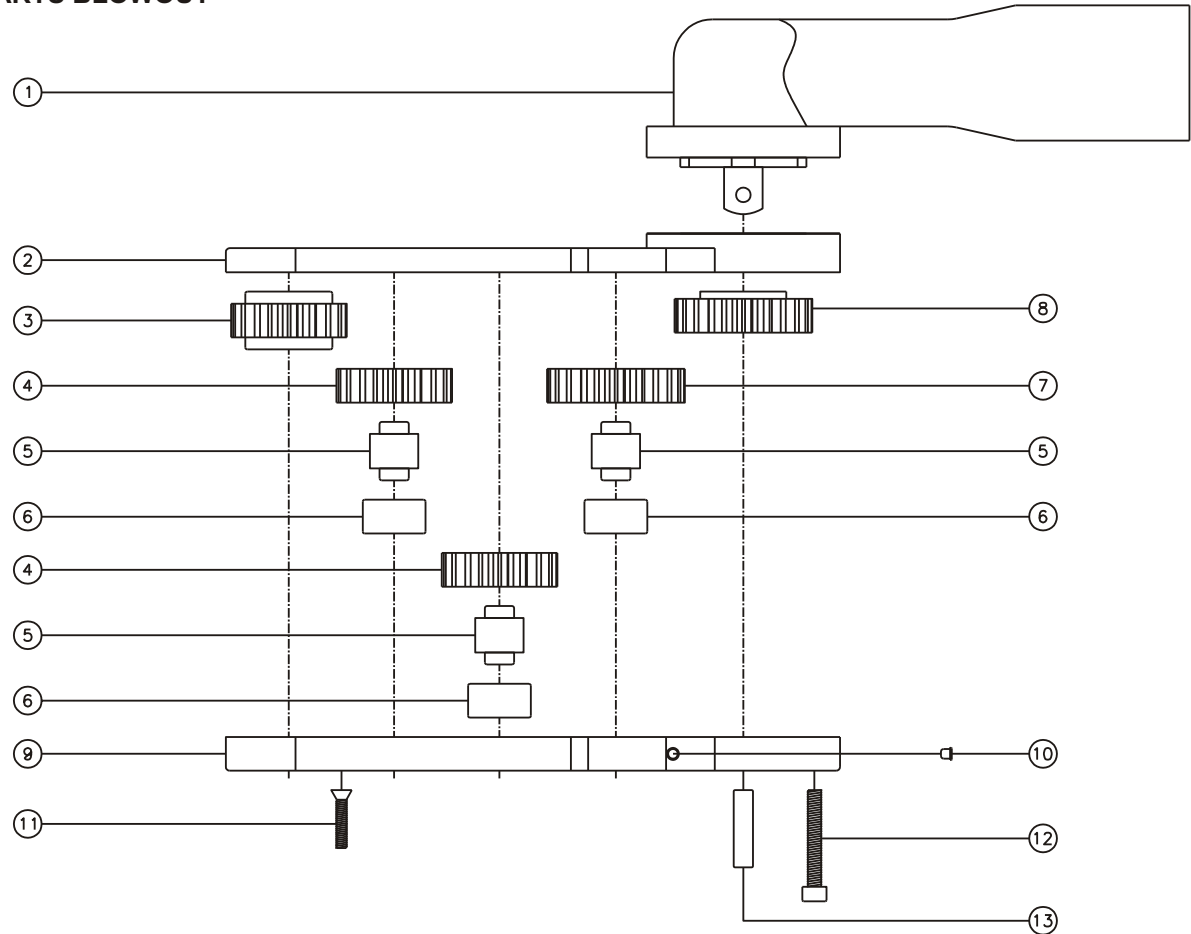

D & D PRODUCTION INC.®

ASSEMBLY NO. 322422FL90-3

HEAD NO. 3575

CROWFOOT ASS'Y
Rev. A
11-19-02

2500 WILLIAMS DRIVE • WATERFORD, MI • 48328

PHONE : (248) 334-2112 • FAX : (248) 334-0062

SIDE VIEW

TOP VIEW

GEAR ASSEMBLY

PARTS BLOWOUT

ITEM	DESCRIPTION	PART NO.	ITEM	DESCRIPTION	PART NO.	ITEM	DESCRIPTION	PART NO.
1	Angle Head	GSE 66 (75-90 Nm)	11	Screw #1 (6)	S-812			
2	Gear Housing (Top)	322422FL90-3-H	12	Screw #2 (4)	S-1020SHC			
3	Socket Gear	141924-XX	13	Dowel Pin (2)	DP-1616			
4	Sm. Idler Gear (2)	141914						
5	Idler Pin (3)	IP-10724						
6	Needle Bearing (3)	B-107						
7	Lg. Idler Gear	142314						
8	Drive Gear	142317-SD						
9	Gear Housing (Bottom)	322422FL90-3-P						
10	Grease Fitting	1877						