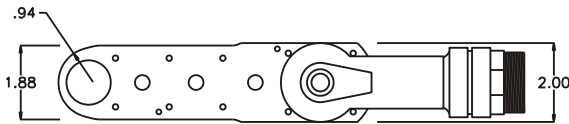

GEAR ASSEMBLY

PARTS BLOWOUT

ITEM	DESCRIPTION	PART NO.	ITEM	DESCRIPTION	PART NO.	ITEM	DESCRIPTION	PART NO.
1	Angle Head	A/C 46	11	Screw (10)	S-812			
2	Gear Housing (Top)	322422-3-H	12	Roll Pin (2)	RP-612			
3	Socket Gear	141924-XX						
4	Sm. Idler Gear (2)	141914						
5	Idler Pin (3)	IP-10724						
6	Needle Bearing (3)	B-107						
7	Lg. Idler Gear	142314						
8	Drive Gear	142317-SD						
9	Grease Fitting (2)	1877						
10	Gear Housing (Bottom)	322422-3-P						