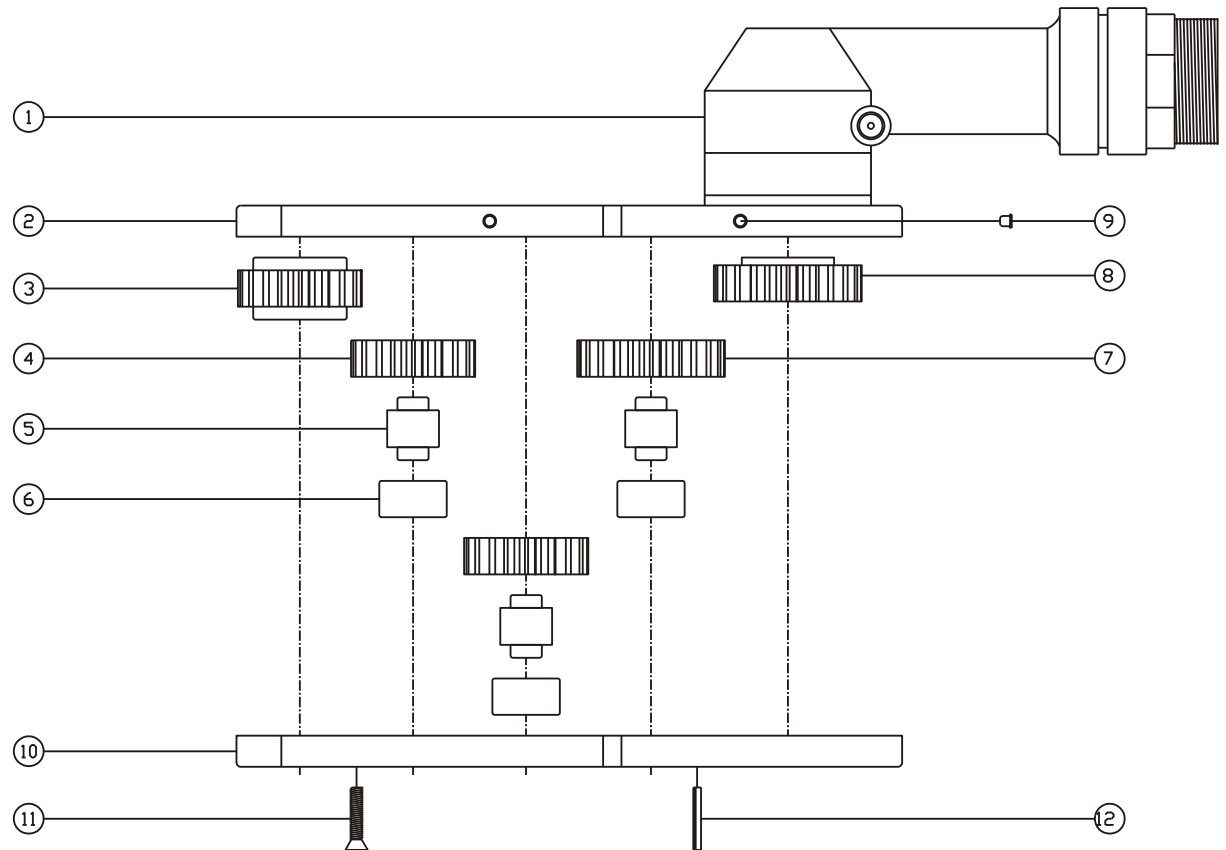

D & D PRODUCTION INC.

ASSEMBLY NO. 322422-3

HEAD NO. 3570

CROWFOOT ASS'Y
Rev. A
01-22-96

2500 WILLIAMS DRIVE • WATERFORD, MI • 48328

PHONE : (248) 334-2112 • FAX : (248) 334-0062

SIDE VIEW

TOP VIEW

GEAR ASSEMBLY

PARTS BLOWOUT

ITEM	DESCRIPTION	PART NO.	ITEM	DESCRIPTION	PART NO.	ITEM	DESCRIPTION	PART NO.
1	Angle Head	A/C 46	11	Screw (10)	S-812			
2	Gear Housing (Top)	322422-3-H	12	Roll Pin (2)	RP-612			
3	Socket Gear	141924-XX						
4	Sm. Idler Gear (2)	141914						
5	Idler Pin (3)	IP-10724						
6	Needle Bearing (3)	B-107						
7	Lg. Idler Gear	142314						
8	Drive Gear	142317-SD						
9	Grease Fitting (2)	1877						
10	Gear Housing (Bottom)	322422-3-P						