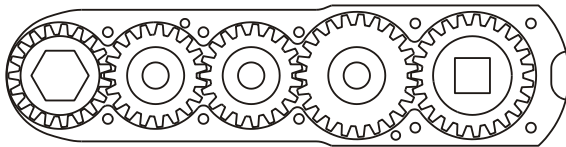

D & D PRODUCTION INC.

ASSEMBLY NO. 322422-3

HEAD NO. 3570

CROWFOOT ASS'Y
Rev. A
01-22-96

2500 WILLIAMS DRIVE • WATERFORD, MI • 48328

PHONE : (248) 334-2112 • FAX : (248) 334-0062

SIDE VIEW

TOP VIEW

GEAR ASSEMBLY

PARTS BLOWOUT

ITEM	DESCRIPTION	PART NO.	ITEM	DESCRIPTION	PART NO.	ITEM	DESCRIPTION	PART NO.
1	Angle Head	A/C 46	11	Screw (10)	S-812			
2	Gear Housing (Top)	322422-3-H	12	Roll Pin (2)	RP-612			
3	Socket Gear	141924-XX						
4	Sm. Idler Gear (2)	141914						
5	Idler Pin (3)	IP-10724						
6	Needle Bearing (3)	B-107						
7	Lg. Idler Gear	142314						
8	Drive Gear	142317-SD						
9	Grease Fitting (2)	1877						
10	Gear Housing (Bottom)	322422-3-P						