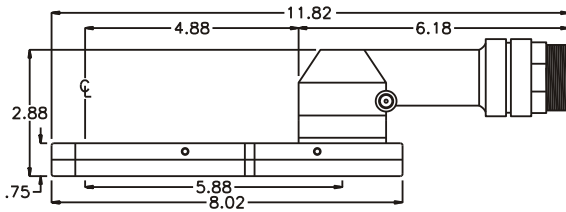

D & D PRODUCTION INC.

ASSEMBLY NO. 322422-3

HEAD NO. 3570

CROWFOOT ASS'Y
Rev. A
01-22-96

2500 WILLIAMS DRIVE • WATERFORD, MI • 48328

PHONE : (248) 334-2112 • FAX : (248) 334-0062

SIDE VIEW

TOP VIEW

GEAR ASSEMBLY

PARTS BLOWOUT

ITEM	DESCRIPTION	PART NO.	ITEM	DESCRIPTION	PART NO.	ITEM	DESCRIPTION	PART NO.
1	Angle Head	A/C 46	11	Screw (10)	S-812			
2	Gear Housing (Top)	322422-3-H	12	Roll Pin (2)	RP-612			
3	Socket Gear	141924-XX						
4	Sm. Idler Gear (2)	141914						
5	Idler Pin (3)	IP-10724						
6	Needle Bearing (3)	B-107						
7	Lg. Idler Gear	142314						
8	Drive Gear	142317-SD						
9	Grease Fitting (2)	1877						
10	Gear Housing (Bottom)	322422-3-P						