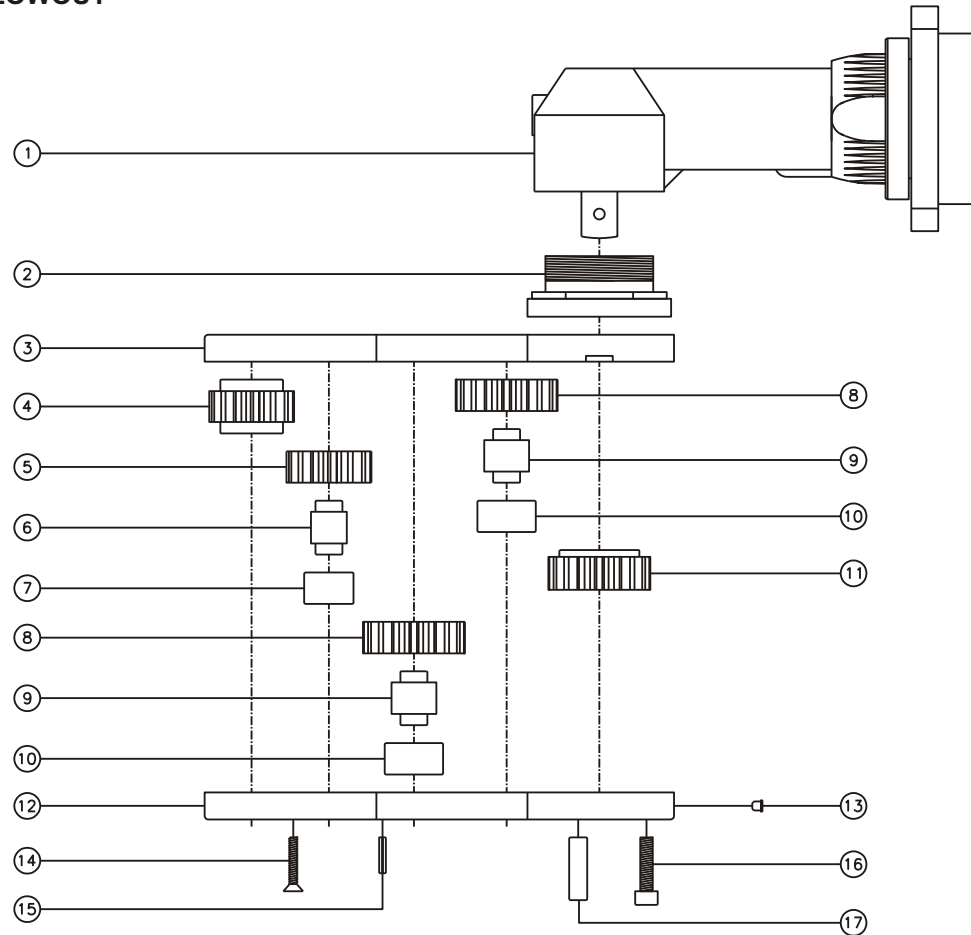

D & D PRODUCTION INC.

ASSEMBLY NO. 322421-3

HEAD NO. 3520

CROWFOOT ASS'Y
Rev. A
12-18-94

2500 WILLIAMS DRIVE • WATERFORD, MI • 48328

PHONE : (248) 334-2112 • FAX : (248) 334-0062

SIDE VIEW

TOP VIEW

GEAR ASSEMBLY

PARTS BLOWOUT

ITEM	DESCRIPTION	PART NO.	ITEM	DESCRIPTION	PART NO.	ITEM	DESCRIPTION	PART NO.
1	Angle Head	5720	11	Drive Gear	141818-SD			
2	Mounting Bracket	MB-3520	12	Gear Housing (Bottom)	322421-3-P			
3	Gear Housing (Top)	322421-3-H	13	Grease Fitting	1877			
4	Socket Gear	141524-XX	14	Screw #1 (6)	S-612			
5	Sm. Idler Gear	141514	15	Roll Pin (2)	RP-608			
6	Sm. Idler Pin	IP-8724	16	Screw #2 (4)	S-1012SH			
7	Sm. Needle Bearing	B-87	17	Dowel Pin (2)	DP-1614			
8	Lg. Idler Gear (2)	141814						
9	Lg. Idler Pin (2)	IP-10724						
10	Lg. Needle Bearing (2)	B-107						