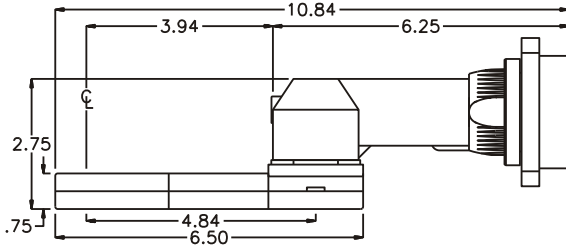

D & D PRODUCTION INC.

ASSEMBLY NO. 322421-3

HEAD NO. 3520

CROWFOOT ASS'Y
Rev. A
12-18-94

2500 WILLIAMS DRIVE • WATERFORD, MI • 48328

PHONE : (248) 334-2112 • FAX : (248) 334-0062

SIDE VIEW

TOP VIEW

GEAR ASSEMBLY

PARTS BLOWOUT

ITEM	DESCRIPTION	PART NO.	ITEM	DESCRIPTION	PART NO.	ITEM	DESCRIPTION	PART NO.
1	Angle Head	5720	11	Drive Gear	141818-SD			
2	Mounting Bracket	MB-3520	12	Gear Housing (Bottom)	322421-3-P			
3	Gear Housing (Top)	322421-3-H	13	Grease Fitting	1877			
4	Socket Gear	141524-XX	14	Screw #1 (6)	S-612			
5	Sm. Idler Gear	141514	15	Roll Pin (2)	RP-608			
6	Sm. Idler Pin	IP-8724	16	Screw #2 (4)	S-1012SH			
7	Sm. Needle Bearing	B-87	17	Dowel Pin (2)	DP-1614			
8	Lg. Idler Gear (2)	141814						
9	Lg. Idler Pin (2)	IP-10724						
10	Lg. Needle Bearing (2)	B-107						