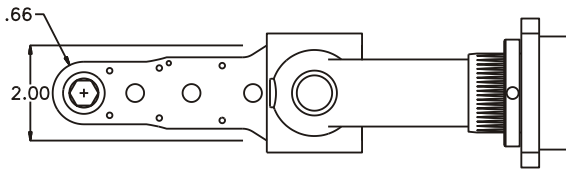

GEAR ASSEMBLY

PARTS BLOWOUT

ITEM	DESCRIPTION	PART NO.	ITEM	DESCRIPTION	PART NO.	ITEM	DESCRIPTION	PART NO.
1	Angle Head	5720	11	Drive Gear	141818-SD			
2	Mounting Bracket	MB-3520	12	Gear Housing (Bottom)	322421-3-P			
3	Gear Housing (Top)	322421-3-H	13	Grease Fitting	1877			
4	Socket Gear	141524-XX	14	Screw #1 (6)	S-612			
5	Sm. Idler Gear	141514	15	Roll Pin (2)	RP-608			
6	Sm. Idler Pin	IP-8724	16	Screw #2 (4)	S-1012SH			
7	Sm. Needle Bearing	B-87	17	Dowel Pin (2)	DP-1614			
8	Lg. Idler Gear (2)	141814						
9	Lg. Idler Pin (2)	IP-10724						
10	Lg. Needle Bearing (2)	B-107						