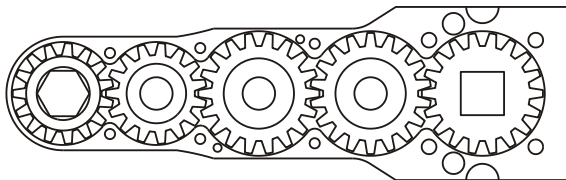

D & D PRODUCTION INC.

ASSEMBLY NO. 322421-3

HEAD NO. 3520

CROWFOOT ASS'Y
Rev. A
12-18-94

2500 WILLIAMS DRIVE • WATERFORD, MI • 48328

PHONE : (248) 334-2112 • FAX : (248) 334-0062

SIDE VIEW

TOP VIEW

GEAR ASSEMBLY

PARTS BLOWOUT

ITEM	DESCRIPTION	PART NO.	ITEM	DESCRIPTION	PART NO.	ITEM	DESCRIPTION	PART NO.
1	Angle Head	5720	11	Drive Gear	141818-SD			
2	Mounting Bracket	MB-3520	12	Gear Housing (Bottom)	322421-3-P			
3	Gear Housing (Top)	322421-3-H	13	Grease Fitting	1877			
4	Socket Gear	141524-XX	14	Screw #1 (6)	S-612			
5	Sm. Idler Gear	141514	15	Roll Pin (2)	RP-608			
6	Sm. Idler Pin	IP-8724	16	Screw #2 (4)	S-1012SH			
7	Sm. Needle Bearing	B-87	17	Dowel Pin (2)	DP-1614			
8	Lg. Idler Gear (2)	141814						
9	Lg. Idler Pin (2)	IP-10724						
10	Lg. Needle Bearing (2)	B-107						