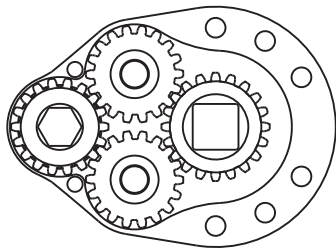

ASSEMBLY NO. 322014H

HEAD NO. 1621

CROWFOOT ASS'Y
Rev. A
05-05-09

2500 WILLIAMS DRIVE • WATERFORD, MI • 48328 PHONE : (248) 334-2112 • FAX : (248) 334-0062

SIDE VIEW

TOP VIEW

GEAR ASSEMBLY

PARTS BLOWOUT

ITEM	DESCRIPTION	PART NO.	ITEM	DESCRIPTION	PART NO.	ITEM	DESCRIPTION	PART NO.
1	Angle Head	ETV S4-05-10CTADS	11	Grease Fitting	1877			
2	Adapter	HA-3006-10B	12	Dowel Pin #2 (2)	DP-1214			
3	Gear Housing (Top)	322014H-H	13	Screw (4)	S-812SH			
4	Socket Gear	241820-XX						
5	Dowel Pin #1 (2)	DP-0806						
6	Idler Pin (2)	IP-0609M20						
7	Needle Bearing (2)	HK-0609						
8	Idler Gear (2)	241812						
9	Drive Gear	242016-38SD						
10	Gear Housing (Bottom)	322014H-P						