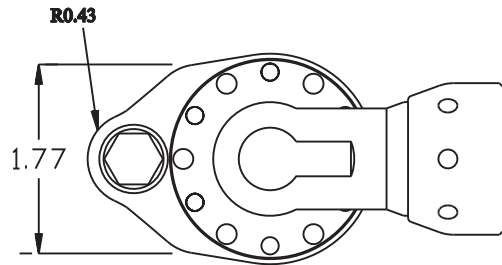

ASSEMBLY NO. 322014H

HEAD NO. 1621

CROWFOOT ASS'Y
Rev. A
05-05-09

2500 WILLIAMS DRIVE • WATERFORD, MI • 48328 PHONE : (248) 334-2112 • FAX : (248) 334-0062

SIDE VIEW

TOP VIEW

GEAR ASSEMBLY

PARTS BLOWOUT

ITEM	DESCRIPTION	PART NO.	ITEM	DESCRIPTION	PART NO.	ITEM	DESCRIPTION	PART NO.
1	Angle Head	ETV S4-05-10CTADS	11	Grease Fitting	1877			
2	Adapter	HA-3006-10B	12	Dowel Pin #2 (2)	DP-1214			
3	Gear Housing (Top)	322014H-H	13	Screw (4)	S-812SH			
4	Socket Gear	241820-XX						
5	Dowel Pin #1 (2)	DP-0806						
6	Idler Pin (2)	IP-0609M20						
7	Needle Bearing (2)	HK-0609						
8	Idler Gear (2)	241812						
9	Drive Gear	242016-38SD						
10	Gear Housing (Bottom)	322014H-P						