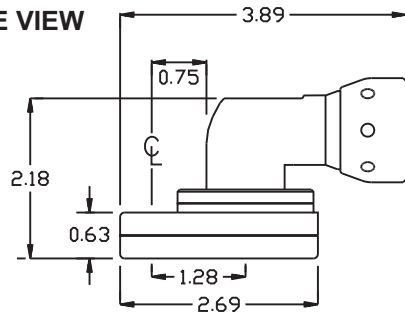

ASSEMBLY NO. 322014H

HEAD NO. 1621

CROWFOOT ASS'Y
Rev. A
05-05-09

2500 WILLIAMS DRIVE • WATERFORD, MI • 48328 PHONE : (248) 334-2112 • FAX : (248) 334-0062

SIDE VIEW

TOP VIEW

GEAR ASSEMBLY

PARTS BLOWOUT

ITEM	DESCRIPTION	PART NO.	ITEM	DESCRIPTION	PART NO.	ITEM	DESCRIPTION	PART NO.
1	Angle Head	ETV S4-05-10CTADS	11	Grease Fitting	1877			
2	Adapter	HA-3006-10B	12	Dowel Pin #2 (2)	DP-1214			
3	Gear Housing (Top)	322014H-H	13	Screw (4)	S-812SH			
4	Socket Gear	241820-XX						
5	Dowel Pin #1 (2)	DP-0806						
6	Idler Pin (2)	IP-0609M20						
7	Needle Bearing (2)	HK-0609						
8	Idler Gear (2)	241812						
9	Drive Gear	242016-38SD						
10	Gear Housing (Bottom)	322014H-P						