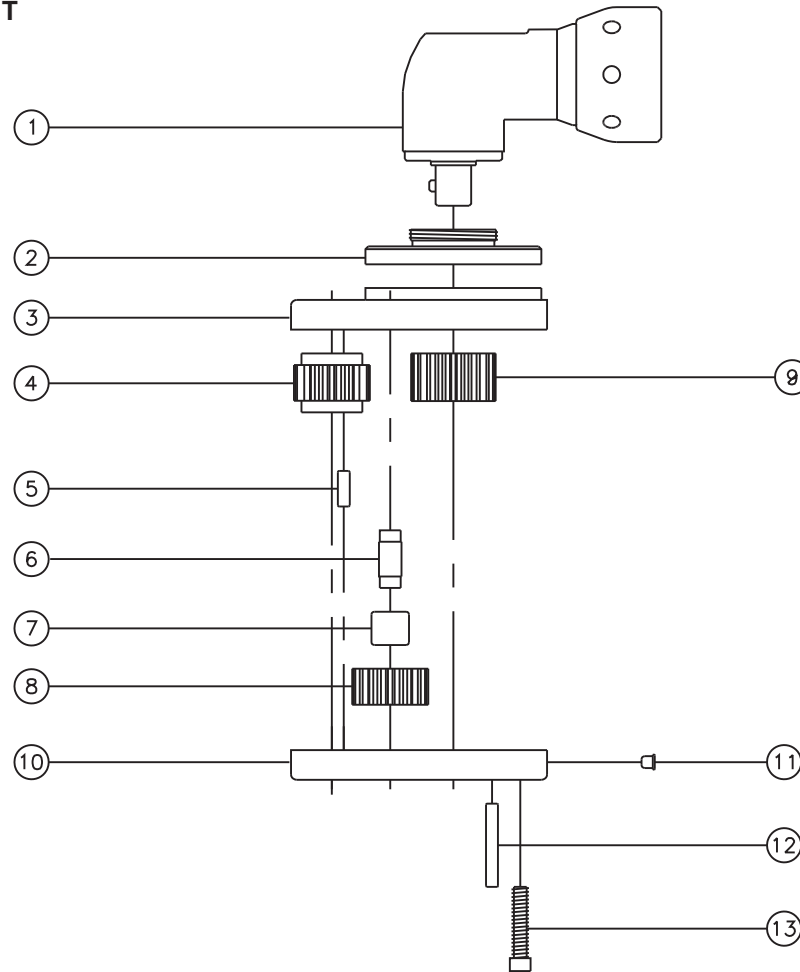

ASSEMBLY NO. 322014H

HEAD NO. 1621

CROWFOOT ASS'Y
Rev. A
05-05-09

2500 WILLIAMS DRIVE • WATERFORD, MI • 48328 PHONE : (248) 334-2112 • FAX : (248) 334-0062

SIDE VIEW

TOP VIEW

GEAR ASSEMBLY

PARTS BLOWOUT

ITEM	DESCRIPTION	PART NO.	ITEM	DESCRIPTION	PART NO.	ITEM	DESCRIPTION	PART NO.
1	Angle Head	ETV S4-05-10CTADS	11	Grease Fitting	1877			
2	Adapter	HA-3006-10B	12	Dowel Pin #2 (2)	DP-1214			
3	Gear Housing (Top)	322014H-H	13	Screw (4)	S-812SH			
4	Socket Gear	241820-XX						
5	Dowel Pin #1 (2)	DP-0806						
6	Idler Pin (2)	IP-0609M20						
7	Needle Bearing (2)	HK-0609						
8	Idler Gear (2)	241812						
9	Drive Gear	242016-38SD						
10	Gear Housing (Bottom)	322014H-P						