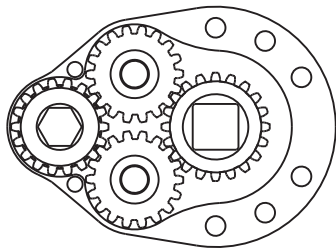

ASSEMBLY NO. 322014H HEAD NO. 1620

CROWFOOT ASS'Y
Rev. A
05-05-09

2500 WILLIAMS DRIVE • WATERFORD, MI • 48328

PHONE : (248) 334-2112 • FAX : (248) 334-0062

SIDE VIEW

PARTS BLOWOUT

TOP VIEW

GEAR ASSEMBLY

ITEM	DESCRIPTION	PART NO.	ITEM	DESCRIPTION	PART NO.	ITEM	DESCRIPTION	PART NO.
1	Angle Head	LTV 28XX R44-10	11	Grease Fitting	1877			
2	Adapter	HA-3005-10X	12	Dowel Pin #2 (2)	DP-1214			
3	Gear Housing (Top)	322014H-H	13	Screw (4)	S-812SH			
4	Socket Gear	241820-XX						
5	Dowel Pin #1 (2)	DP-0806						
6	Idler Pin (2)	IP-0609M20						
7	Needle Bearing (2)	HK-0609						
8	Idler Gear (2)	241812						
9	Drive Gear	242016-38SD						
10	Gear Housing (Bottom)	322014H-P						