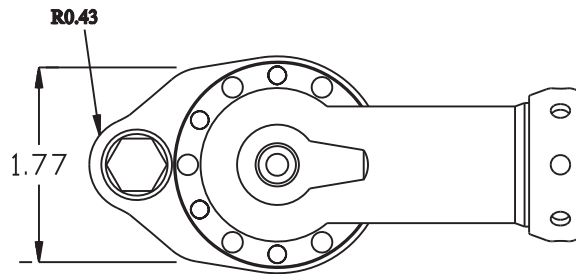

ASSEMBLY NO. 322014H HEAD NO. 1620

CROWFOOT ASS'Y
Rev. A
05-05-09

2500 WILLIAMS DRIVE • WATERFORD, MI • 48328

PHONE : (248) 334-2112 • FAX : (248) 334-0062

SIDE VIEW

PARTS BLOWOUT

TOP VIEW

GEAR ASSEMBLY

ITEM	DESCRIPTION	PART NO.	ITEM	DESCRIPTION	PART NO.	ITEM	DESCRIPTION	PART NO.
1	Angle Head	LTV 28XX R44-10	11	Grease Fitting	1877			
2	Adapter	HA-3005-10X	12	Dowel Pin #2 (2)	DP-1214			
3	Gear Housing (Top)	322014H-H	13	Screw (4)	S-812SH			
4	Socket Gear	241820-XX						
5	Dowel Pin #1 (2)	DP-0806						
6	Idler Pin (2)	IP-0609M20						
7	Needle Bearing (2)	HK-0609						
8	Idler Gear (2)	241812						
9	Drive Gear	242016-38SD						
10	Gear Housing (Bottom)	322014H-P						