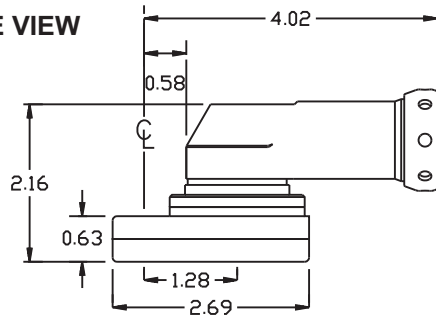

ASSEMBLY NO. 322014H HEAD NO. 1620

CROWFOOT ASS'Y
Rev. A
05-05-09

2500 WILLIAMS DRIVE • WATERFORD, MI • 48328

PHONE : (248) 334-2112 • FAX : (248) 334-0062

SIDE VIEW

PARTS BLOWOUT

TOP VIEW

GEAR ASSEMBLY

ITEM	DESCRIPTION	PART NO.	ITEM	DESCRIPTION	PART NO.	ITEM	DESCRIPTION	PART NO.
1	Angle Head	LTV 28XX R44-10	11	Grease Fitting	1877			
2	Adapter	HA-3005-10X	12	Dowel Pin #2 (2)	DP-1214			
3	Gear Housing (Top)	322014H-H	13	Screw (4)	S-812SH			
4	Socket Gear	241820-XX						
5	Dowel Pin #1 (2)	DP-0806						
6	Idler Pin (2)	IP-0609M20						
7	Needle Bearing (2)	HK-0609						
8	Idler Gear (2)	241812						
9	Drive Gear	242016-38SD						
10	Gear Housing (Bottom)	322014H-P						