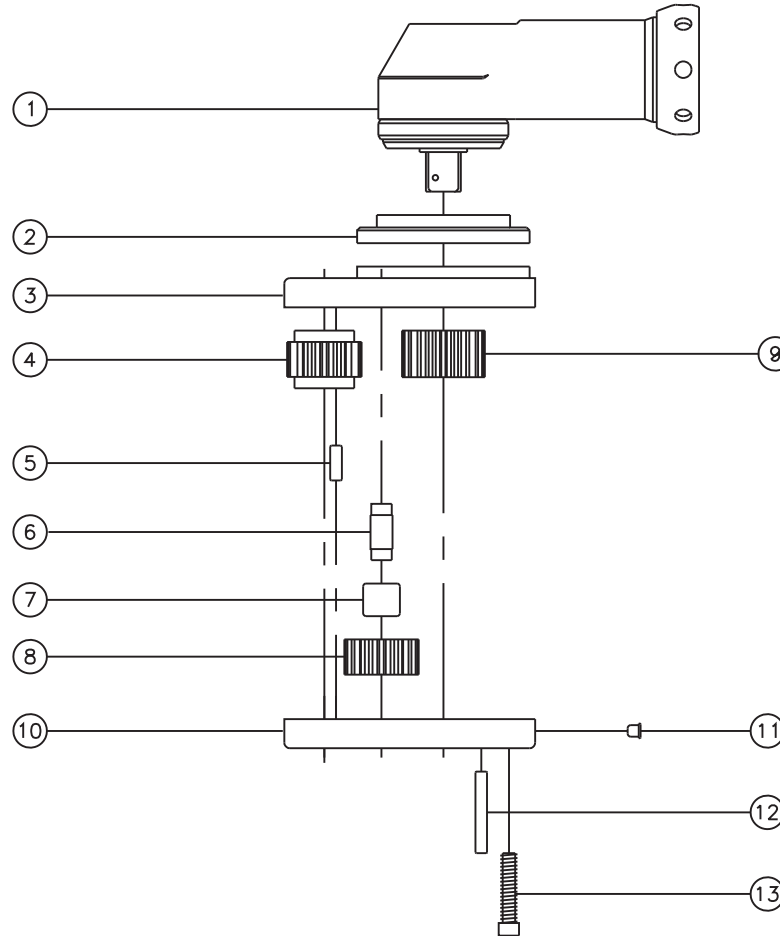

ASSEMBLY NO. 322014H HEAD NO. 1620

CROWFOOT ASS'Y
Rev. A
05-05-09

2500 WILLIAMS DRIVE • WATERFORD, MI • 48328

PHONE : (248) 334-2112 • FAX : (248) 334-0062

SIDE VIEW

PARTS BLOWOUT

TOP VIEW

GEAR ASSEMBLY

ITEM	DESCRIPTION	PART NO.	ITEM	DESCRIPTION	PART NO.	ITEM	DESCRIPTION	PART NO.
1	Angle Head	LTV 28XX R44-10	11	Grease Fitting	1877			
2	Adapter	HA-3005-10X	12	Dowel Pin #2 (2)	DP-1214			
3	Gear Housing (Top)	322014H-H	13	Screw (4)	S-812SH			
4	Socket Gear	241820-XX						
5	Dowel Pin #1 (2)	DP-0806						
6	Idler Pin (2)	IP-0609M20						
7	Needle Bearing (2)	HK-0609						
8	Idler Gear (2)	241812						
9	Drive Gear	242016-38SD						
10	Gear Housing (Bottom)	322014H-P						