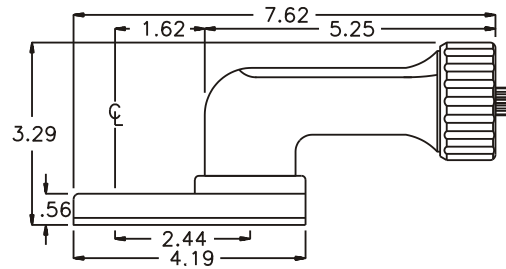

D & D PRODUCTION INC.

ASSEMBLY NO. 321824

HEAD NO. 1610

CROWFOOT ASS'Y
Rev. A
08-22-92

2500 WILLIAMS DRIVE • WATERFORD, MI • 48328

PHONE : (248) 334-2112 • FAX : (248) 334-0062

SIDE VIEW

TOP VIEW

GEAR ASSEMBLY

PARTS BLOWOUT

ITEM	DESCRIPTION	PART NO.	ITEM	DESCRIPTION	PART NO.	ITEM	DESCRIPTION	PART NO.
1	Angle Head	Bosch	11	Thrust Bearing	NTA-613			
2	Gear Housing	321824-H	12	Grease Fitting	1877			
3	Socket Gear	141718-XX	13	Bottom Plate	321824-P			
4	Thrust Race (2)	TRA-613	14	Screw (4)	S-609			
5	Idler Gear	141710	15	Roll Pin (2)	RP-808			
6	Idler Pin	IP-9518						
7	Needle Bearing	B-95						
8	Thrust Race	TRA-1625						
9	Thrust Bearing	NTA-1625						
10	Drive Gear	141712-SD						