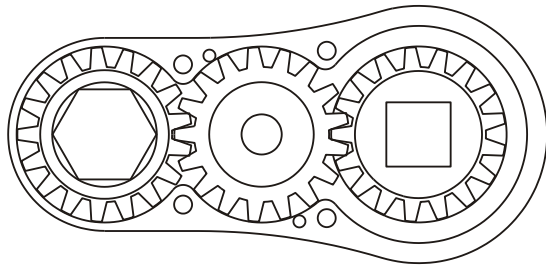

D & D PRODUCTION INC.

ASSEMBLY NO. 321824

HEAD NO. 1610

CROWFOOT ASS'Y
Rev. A
08-22-92

2500 WILLIAMS DRIVE • WATERFORD, MI • 48328

PHONE : (248) 334-2112 • FAX : (248) 334-0062

SIDE VIEW

TOP VIEW

GEAR ASSEMBLY

PARTS BLOWOUT

ITEM	DESCRIPTION	PART NO.	ITEM	DESCRIPTION	PART NO.	ITEM	DESCRIPTION	PART NO.
1	Angle Head	Bosch	11	Thrust Bearing	NTA-613			
2	Gear Housing	321824-H	12	Grease Fitting	1877			
3	Socket Gear	141718-XX	13	Bottom Plate	321824-P			
4	Thrust Race (2)	TRA-613	14	Screw (4)	S-609			
5	Idler Gear	141710	15	Roll Pin (2)	RP-808			
6	Idler Pin	IP-9518						
7	Needle Bearing	B-95						
8	Thrust Race	TRA-1625						
9	Thrust Bearing	NTA-1625						
10	Drive Gear	141712-SD						