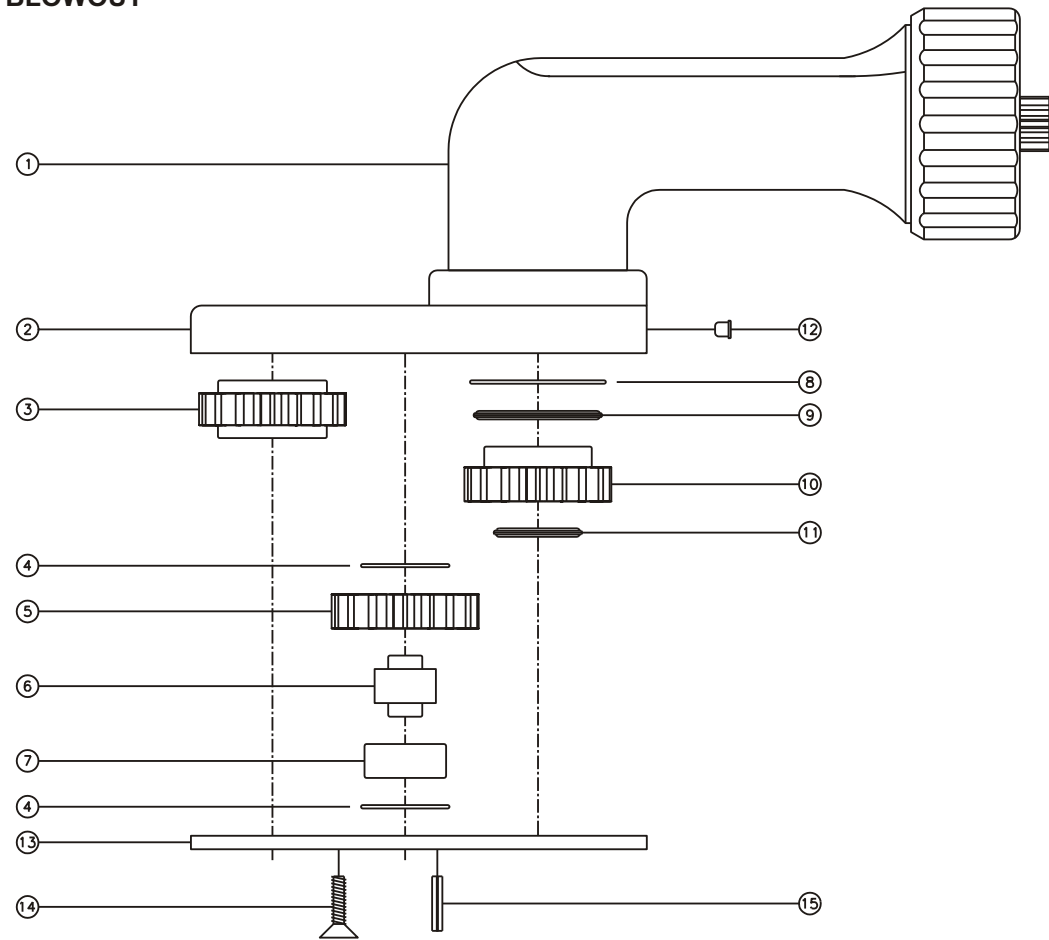

D & D PRODUCTION INC.

ASSEMBLY NO. 321824

HEAD NO. 1610

CROWFOOT ASS'Y
Rev. A
08-22-92

2500 WILLIAMS DRIVE • WATERFORD, MI • 48328

PHONE : (248) 334-2112 • FAX : (248) 334-0062

SIDE VIEW

TOP VIEW

GEAR ASSEMBLY

PARTS BLOWOUT

ITEM	DESCRIPTION	PART NO.	ITEM	DESCRIPTION	PART NO.	ITEM	DESCRIPTION	PART NO.
1	Angle Head	Bosch	11	Thrust Bearing	NTA-613			
2	Gear Housing	321824-H	12	Grease Fitting	1877			
3	Socket Gear	141718-XX	13	Bottom Plate	321824-P			
4	Thrust Race (2)	TRA-613	14	Screw (4)	S-609			
5	Idler Gear	141710	15	Roll Pin (2)	RP-808			
6	Idler Pin	IP-9518						
7	Needle Bearing	B-95						
8	Thrust Race	TRA-1625						
9	Thrust Bearing	NTA-1625						
10	Drive Gear	141712-SD						