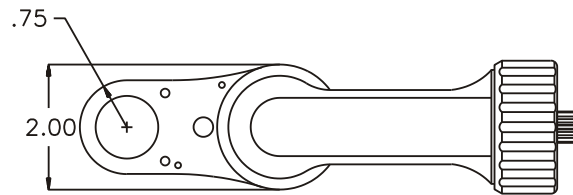

GEAR ASSEMBLY

PARTS BLOWOUT

ITEM	DESCRIPTION	PART NO.	ITEM	DESCRIPTION	PART NO.	ITEM	DESCRIPTION	PART NO.
1	Angle Head	Bosch	11	Thrust Bearing	NTA-613			
2	Gear Housing	321824-H	12	Grease Fitting	1877			
3	Socket Gear	141718-XX	13	Bottom Plate	321824-P			
4	Thrust Race (2)	TRA-613	14	Screw (4)	S-609			
5	Idler Gear	141710	15	Roll Pin (2)	RP-808			
6	Idler Pin	IP-9518						
7	Needle Bearing	B-95						
8	Thrust Race	TRA-1625						
9	Thrust Bearing	NTA-1625						
10	Drive Gear	141712-SD						