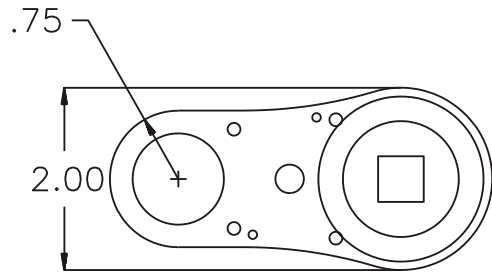

D & D PRODUCTION INC.

ASSEMBLY NO. 321824-L HEAD NO. 1611

CROWFOOT ASS'Y
Rev. A
08-22-92

2500 WILLIAMS DRIVE • WATERFORD, MI • 48328

PHONE : (248) 334-2112 • FAX : (248) 334-0062

SIDE VIEW

TOP VIEW

GEAR ASSEMBLY

PARTS BLOWOUT

ITEM	DESCRIPTION	PART NO.	ITEM	DESCRIPTION	PART NO.	ITEM	DESCRIPTION	PART NO.
1	Needle Bearing	B-1220	11	Thrust Bearing	NTA-613			
2	Gear Housing	321824-L-H	12	Grease Fitting	1877			
3	Socket Gear	141718-XX	13	Bottom Plate	321824-P			
4	Thrust Race (2)	TRA-613	14	Screw (4)	S-609			
5	Idler Gear	141710	15	Roll Pin (2)	RP-808			
6	Idler Pin	IP-9518	16	Drive Spindle	DSB-12			
7	Needle Bearing	B-95	17	Thrust Bearing	NTA-1220			
8	Thrust Race	TRA-1625	18	Thrust Race	TRC-1220			
9	Thrust Bearing	NTA-1625	19	Spindle Housing	HB-29			
10	Drive Gear	141712-SD						