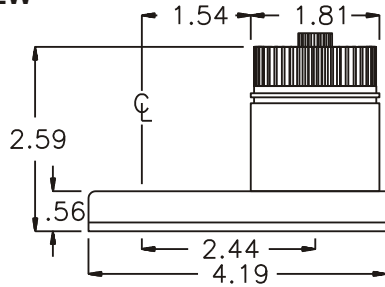

D & D PRODUCTION INC.

ASSEMBLY NO. 321824-L HEAD NO. 1611

CROWFOOT ASS'Y
Rev. A
08-22-92

2500 WILLIAMS DRIVE • WATERFORD, MI • 48328

PHONE : (248) 334-2112 • FAX : (248) 334-0062

SIDE VIEW

TOP VIEW

GEAR ASSEMBLY

PARTS BLOWOUT

ITEM	DESCRIPTION	PART NO.	ITEM	DESCRIPTION	PART NO.	ITEM	DESCRIPTION	PART NO.
1	Needle Bearing	B-1220	11	Thrust Bearing	NTA-613			
2	Gear Housing	321824-L-H	12	Grease Fitting	1877			
3	Socket Gear	141718-XX	13	Bottom Plate	321824-P			
4	Thrust Race (2)	TRA-613	14	Screw (4)	S-609			
5	Idler Gear	141710	15	Roll Pin (2)	RP-808			
6	Idler Pin	IP-9518	16	Drive Spindle	DSB-12			
7	Needle Bearing	B-95	17	Thrust Bearing	NTA-1220			
8	Thrust Race	TRA-1625	18	Thrust Race	TRC-1220			
9	Thrust Bearing	NTA-1625	19	Spindle Housing	HB-29			
10	Drive Gear	141712-SD						