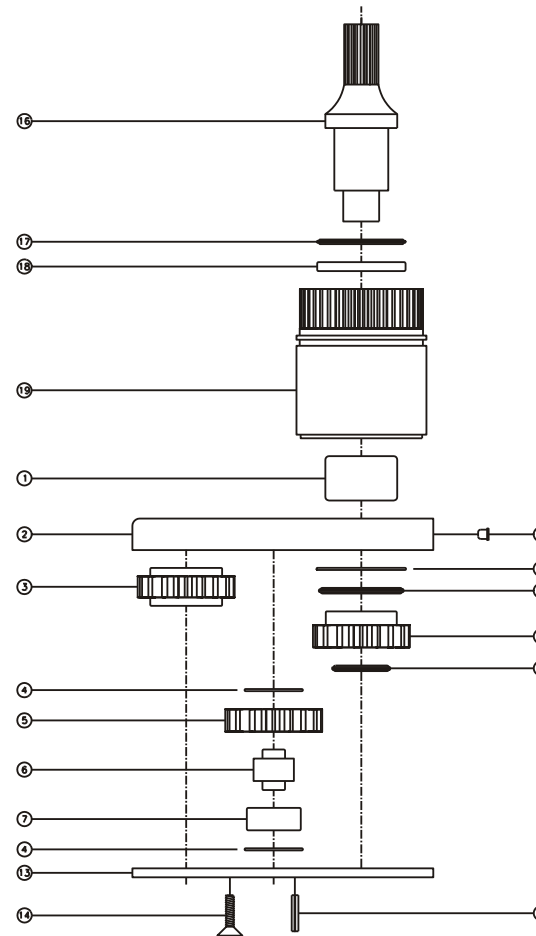

D & D PRODUCTION INC.

ASSEMBLY NO. 321824-L HEAD NO. 1611

CROWFOOT ASS'Y
Rev. A
08-22-92

2500 WILLIAMS DRIVE • WATERFORD, MI • 48328

PHONE : (248) 334-2112 • FAX : (248) 334-0062

SIDE VIEW

TOP VIEW

GEAR ASSEMBLY

PARTS BLOWOUT

ITEM	DESCRIPTION	PART NO.	ITEM	DESCRIPTION	PART NO.	ITEM	DESCRIPTION	PART NO.
1	Needle Bearing	B-1220	11	Thrust Bearing	NTA-613			
2	Gear Housing	321824-L-H	12	Grease Fitting	1877			
3	Socket Gear	141718-XX	13	Bottom Plate	321824-P			
4	Thrust Race (2)	TRA-613	14	Screw (4)	S-609			
5	Idler Gear	141710	15	Roll Pin (2)	RP-808			
6	Idler Pin	IP-9518	16	Drive Spindle	DSB-12			
7	Needle Bearing	B-95	17	Thrust Bearing	NTA-1220			
8	Thrust Race	TRA-1625	18	Thrust Race	TRC-1220			
9	Thrust Bearing	NTA-1625	19	Spindle Housing	HB-29			
10	Drive Gear	141712-SD						