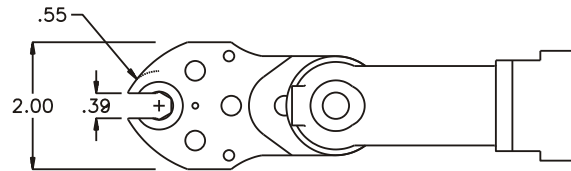

GEAR ASSEMBLY

PARTS BLOWOUT

ITEM	DESCRIPTION	PART NO.	ITEM	DESCRIPTION	PART NO.	ITEM	DESCRIPTION	PART NO.
1	Angle Head	GSE 5714	11	Pawl	0604-RPS-P			
2	Angle Head Adapter	HA-5714C	12	Pawl Spring	RS-0806			
3	Needle Bearing	B-118	13	Drive Gear	302328-SD			
4	Gear Housing (Top)	321617-1-H	14	Gear Housing (Bottom)	321617-1-P			
5	Socket Gear	302516-1-XX	15	Grease Fitting	1877			
6	Sm. Idler Gear / Bushing Ass'y (2)	302208B	16	Screw #1	S-406SH			
7	Idler Pin (3)	IP-1216	17	Screw #2 (2)	S-1004SH			
8	Lg. Idler Gear / Bushing Ass'y	302508B	18	Screw #3 (3)	S-1012SH			
9	Cam Gear / Bushing Ass'y	302512B-C	19	Dowel Pin (2)	DP-1212			
10	Cam Pin	IP-1220						