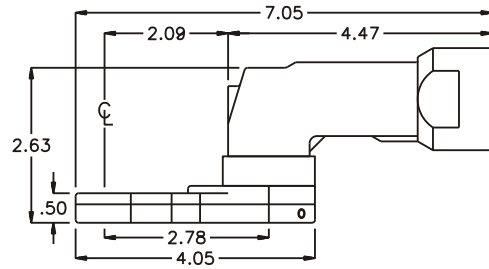

D & D PRODUCTION INC.

ASSEMBLY NO. 321617-1

HEAD NO. 8540

CROWFOOT ASS'Y
Rev. A
10-26-99

2500 WILLIAMS DRIVE • WATERFORD, MI • 48328

PHONE : (248) 334-2112 • FAX : (248) 334-0062

SIDE VIEW

TOP VIEW