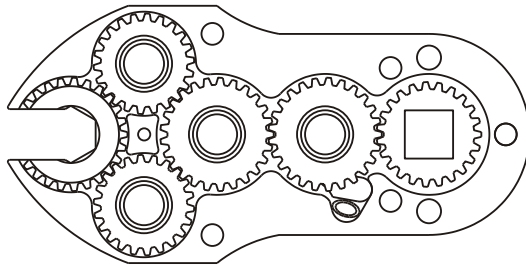

GEAR ASSEMBLY

PARTS BLOWOUT

ITEM	DESCRIPTION	PART NO.	ITEM	DESCRIPTION	PART NO.	ITEM	DESCRIPTION	PART NO.
1	Angle Head	GSE 5714	11	Pawl	0604-RPS-P			
2	Angle Head Adapter	HA-5714C	12	Pawl Spring	RS-0806			
3	Needle Bearing	B-118	13	Drive Gear	302328-SD			
4	Gear Housing (Top)	321617-1-H	14	Gear Housing (Bottom)	321617-1-P			
5	Socket Gear	302516-1-XX	15	Grease Fitting	1877			
6	Sm. Idler Gear / Bushing Ass'y (2)	302208B	16	Screw #1	S-406SH			
7	Idler Pin (3)	IP-1216	17	Screw #2 (2)	S-1004SH			
8	Lg. Idler Gear / Bushing Ass'y	302508B	18	Screw #3 (3)	S-1012SH			
9	Cam Gear / Bushing Ass'y	302512B-C	19	Dowel Pin (2)	DP-1212			
10	Cam Pin	IP-1220						