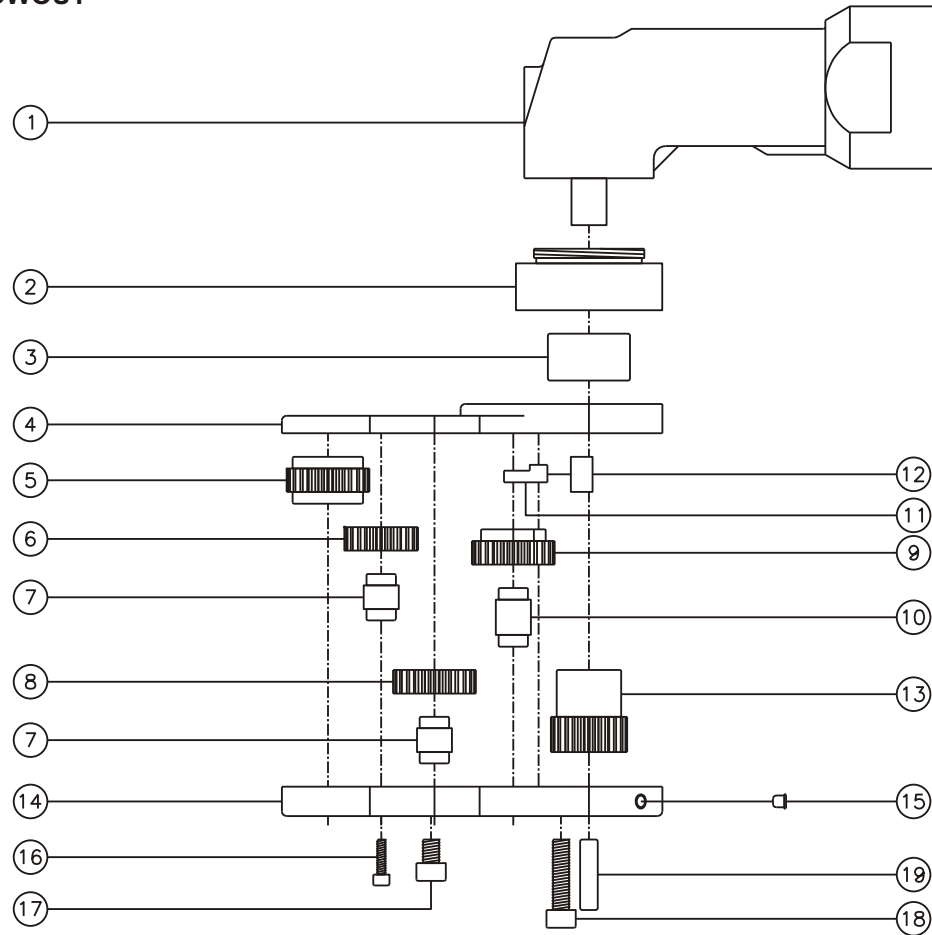

D & D PRODUCTION INC.

ASSEMBLY NO. 321617-1

HEAD NO. 8540

CROWFOOT ASS'Y
Rev. A
10-26-99

2500 WILLIAMS DRIVE • WATERFORD, MI • 48328

PHONE : (248) 334-2112 • FAX : (248) 334-0062

SIDE VIEW

TOP VIEW

GEAR ASSEMBLY

PARTS BLOWOUT

ITEM	DESCRIPTION	PART NO.	ITEM	DESCRIPTION	PART NO.	ITEM	DESCRIPTION	PART NO.
1	Angle Head	GSE 5714	11	Pawl	0604-RPS-P			
2	Angle Head Adapter	HA-5714C	12	Pawl Spring	RS-0806			
3	Needle Bearing	B-118	13	Drive Gear	302328-SD			
4	Gear Housing (Top)	321617-1-H	14	Gear Housing (Bottom)	321617-1-P			
5	Socket Gear	302516-1-XX	15	Grease Fitting	1877			
6	Sm. Idler Gear / Bushing Ass'y (2)	302208B	16	Screw #1	S-406SH			
7	Idler Pin (3)	IP-1216	17	Screw #2 (2)	S-1004SH			
8	Lg. Idler Gear / Bushing Ass'y	302508B	18	Screw #3 (3)	S-1012SH			
9	Cam Gear / Bushing Ass'y	302512B-C	19	Dowel Pin (2)	DP-1212			
10	Cam Pin	IP-1220						