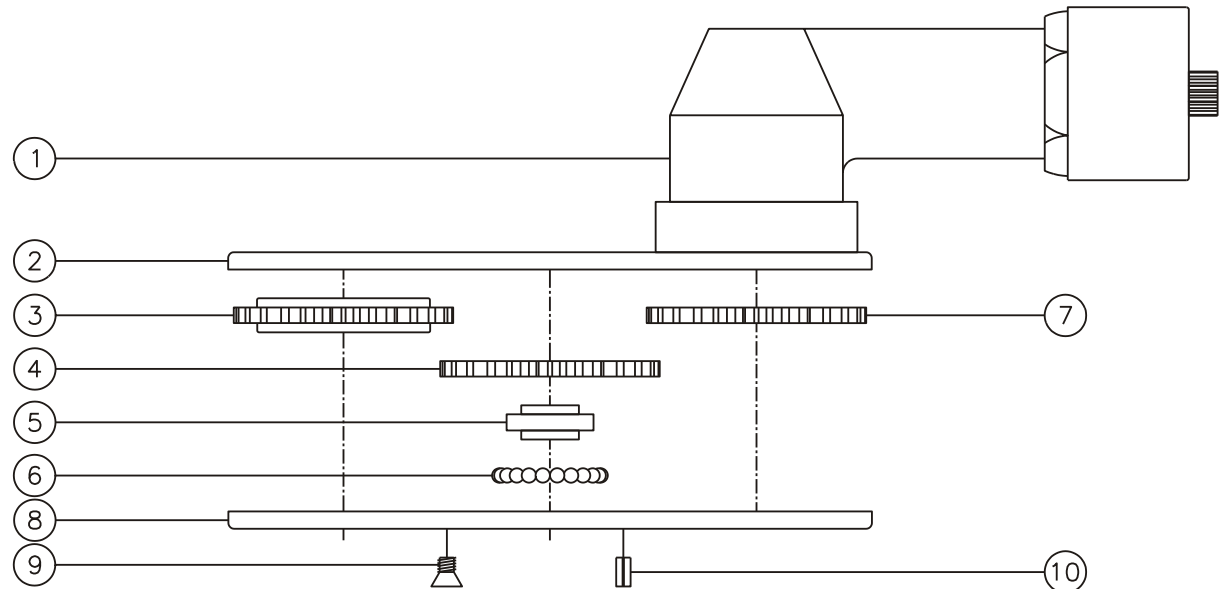

### SIDE VIEW

### TOP VIEW

### PARTS BLOWOUT

ITEM	DESCRIPTION	PART NO.	ITEM	DESCRIPTION	PART NO.	ITEM	DESCRIPTION	PART NO.
1	Angle Head	GD H15						
2	Gear Housing (Top)	321032-H						
3	Socket Gear	142510-XX						
4	Idler Gear	142504						
5	Idler Pin	IP-2410						
6	Ball Bearings (22)	LB-08						
7	Drive Gear	142504-SD						
8	Gear Housing (Bottom)	321032-P						
9	Screw (4)	S-804						
10	Roll Pin (2)	RP-804						