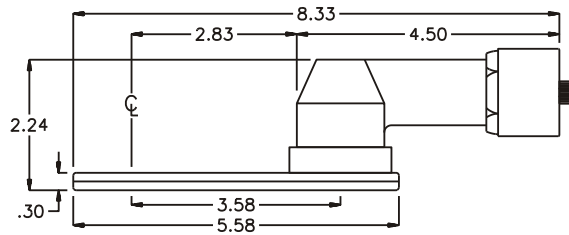

D & D PRODUCTION INC.

ASSEMBLY NO. 321032

HEAD NO. 1604

CROWFOOT ASS'Y
Rev. B
08-01-94

2500 WILLIAMS DRIVE • WATERFORD, MI • 48328

PHONE : (248) 334-2112 • FAX : (248) 334-0062

SIDE VIEW