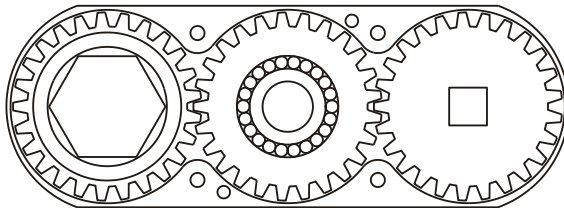

### SIDE VIEW

### PARTS BLOWOUT

ITEM	DESCRIPTION	PART NO.	ITEM	DESCRIPTION	PART NO.	ITEM	DESCRIPTION	PART NO.
1	Angle Head	GD H15						
2	Gear Housing (Top)	321032-H						
3	Socket Gear	142510-XX						
4	Idler Gear	142504						
5	Idler Pin	IP-2410						
6	Ball Bearings (22)	LB-08						
7	Drive Gear	142504-SD						
8	Gear Housing (Bottom)	321032-P						
9	Screw (4)	S-804						
10	Roll Pin (2)	RP-804						