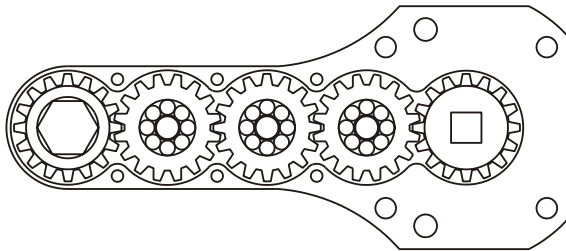

## HEAD NO. 3500

CROWFOOT ASS'Y  
Rev. A  
06-08-95

2500 WILLIAMS DRIVE • WATERFORD, MI • 48328      PHONE : (248) 334-2112 • FAX : (248) 334-0062

**SIDE VIEW**

**TOP VIEW**

**GEAR ASSEMBLY**

**PARTS BLOWOUT**

ITEM	DESCRIPTION	PART NO.	ITEM	DESCRIPTION	PART NO.	ITEM	DESCRIPTION	PART NO.
1	Motor Collar	CN1NALFAHO	11	Screw #1 (6)	S-403SH			
2	Drive Spindle	EX-250-2	12	Screw #2 (4)	S-1008			
3	Bolting Plate	CNI2	13	Grease Fitting	1877			
4	Gear Housing (Top)	321016-3-H	14	Dowel Pin (2)	DP-1208			
5	Socket Gear	201610-XX	15	Screw #3 (2)	S-102412			
6	Idler Gear (3)	201604						
7	Idler Pin (3)	IP-0710						
8	Ball Bearings (24)	LB-08						
9	Drive Gear	201610-SD						
10	Gear Housing (Bottom)	321016-3-P						