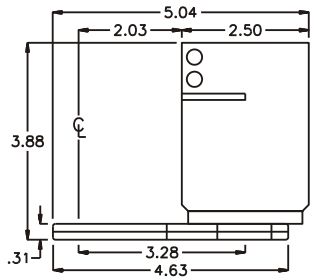

## HEAD NO. 3500

CROWFOOT ASS'Y  
Rev. A  
06-08-95

2500 WILLIAMS DRIVE • WATERFORD, MI • 48328      PHONE : (248) 334-2112 • FAX : (248) 334-0062

**SIDE VIEW**

**TOP VIEW**

**GEAR ASSEMBLY**

**PARTS BLOWOUT**

ITEM	DESCRIPTION	PART NO.	ITEM	DESCRIPTION	PART NO.	ITEM	DESCRIPTION	PART NO.
1	Motor Collar	CN1NALFAHO	11	Screw #1 (6)	S-403SH			
2	Drive Spindle	EX-250-2	12	Screw #2 (4)	S-1008			
3	Bolting Plate	CNI2	13	Grease Fitting	1877			
4	Gear Housing (Top)	321016-3-H	14	Dowel Pin (2)	DP-1208			
5	Socket Gear	201610-XX	15	Screw #3 (2)	S-102412			
6	Idler Gear (3)	201604						
7	Idler Pin (3)	IP-0710						
8	Ball Bearings (24)	LB-08						
9	Drive Gear	201610-SD						
10	Gear Housing (Bottom)	321016-3-P						