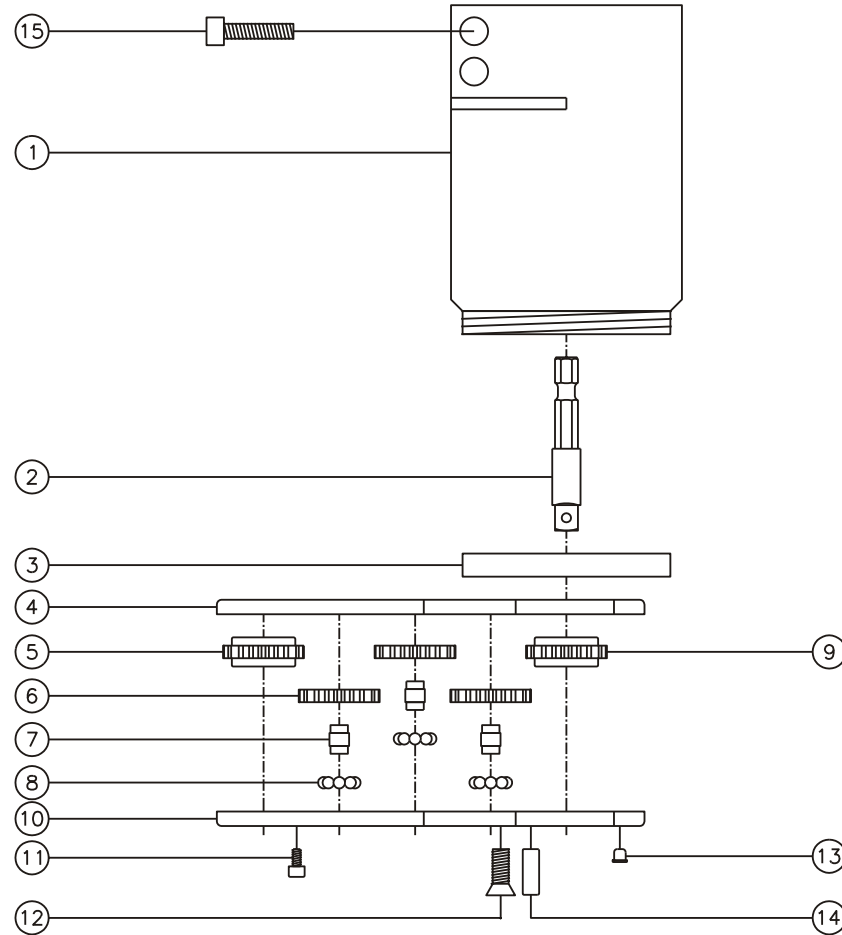

## HEAD NO. 3500

CROWFOOT ASS'Y  
Rev. A  
06-08-95

2500 WILLIAMS DRIVE • WATERFORD, MI • 48328      PHONE : (248) 334-2112 • FAX : (248) 334-0062

**SIDE VIEW**

**TOP VIEW**

**GEAR ASSEMBLY**

**PARTS BLOWOUT**

ITEM	DESCRIPTION	PART NO.	ITEM	DESCRIPTION	PART NO.	ITEM	DESCRIPTION	PART NO.
1	Motor Collar	CN1NALFAHO	11	Screw #1 (6)	S-403SH			
2	Drive Spindle	EX-250-2	12	Screw #2 (4)	S-1008			
3	Bolting Plate	CNI2	13	Grease Fitting	1877			
4	Gear Housing (Top)	321016-3-H	14	Dowel Pin (2)	DP-1208			
5	Socket Gear	201610-XX	15	Screw #3 (2)	S-102412			
6	Idler Gear (3)	201604						
7	Idler Pin (3)	IP-0710						
8	Ball Bearings (24)	LB-08						
9	Drive Gear	201610-SD						
10	Gear Housing (Bottom)	321016-3-P						