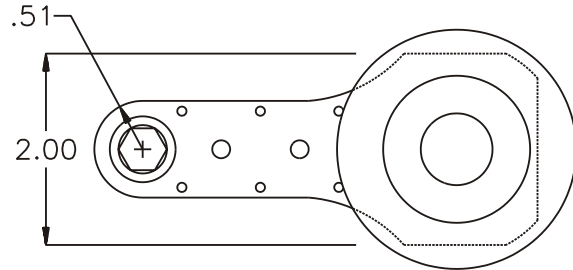

## HEAD NO. 3500

CROWFOOT ASS'Y  
Rev. A  
06-08-95

2500 WILLIAMS DRIVE • WATERFORD, MI • 48328      PHONE : (248) 334-2112 • FAX : (248) 334-0062

**SIDE VIEW**

**TOP VIEW**

**GEAR ASSEMBLY**

**PARTS BLOWOUT**

ITEM	DESCRIPTION	PART NO.	ITEM	DESCRIPTION	PART NO.	ITEM	DESCRIPTION	PART NO.
1	Motor Collar	CN1NALFAHO	11	Screw #1 (6)	S-403SH			
2	Drive Spindle	EX-250-2	12	Screw #2 (4)	S-1008			
3	Bolting Plate	CNI2	13	Grease Fitting	1877			
4	Gear Housing (Top)	321016-3-H	14	Dowel Pin (2)	DP-1208			
5	Socket Gear	201610-XX	15	Screw #3 (2)	S-102412			
6	Idler Gear (3)	201604						
7	Idler Pin (3)	IP-0710						
8	Ball Bearings (24)	LB-08						
9	Drive Gear	201610-SD						
10	Gear Housing (Bottom)	321016-3-P						