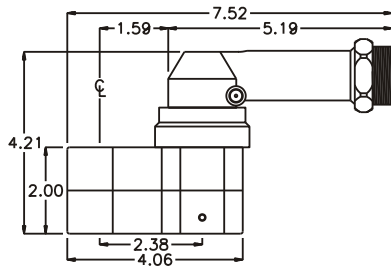

D & D PRODUCTION INC.

ASSEMBLY NO. 316424A

HEAD NO. 1574

CROWFOOT ASS'Y
Rev. A
12-07-01

2500 WILLIAMS DRIVE • WATERFORD, MI • 48328

PHONE : (248) 334-2112 • FAX : (248) 334-0062

SIDE VIEW

TOP VIEW