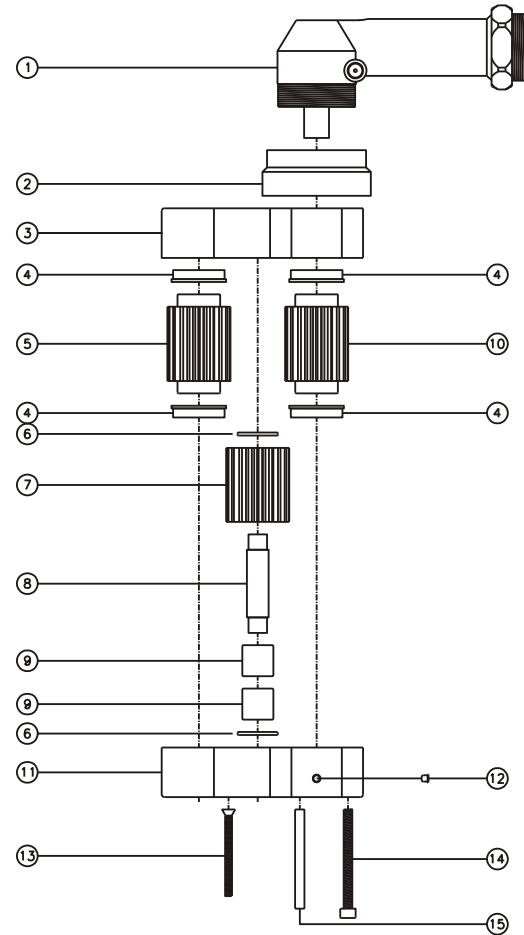

D & D PRODUCTION INC.

ASSEMBLY NO. 316424A

HEAD NO. 1574

CROWFOOT ASS'Y
Rev. A
12-07-01

2500 WILLIAMS DRIVE • WATERFORD, MI • 48328

PHONE : (248) 334-2112 • FAX : (248) 334-0062

SIDE VIEW

TOP VIEW

GEAR ASSEMBLY

PARTS BLOWOUT

ITEM	DESCRIPTION	PART NO.	ITEM	DESCRIPTION	PART NO.	ITEM	DESCRIPTION	PART NO.
1	Angle Head	A/C 36L	11	Gear Housing (Bottom)	316424A-P			
2	Angle Head Adapter	HA-36L-3512	12	Grease Fitting	1877			
3	Gear Housing (Top)	316424A-H	13	Screw #1 (2)	S-828			
4	Bushing (4)	A-4375-M3	14	Screw #2 (4)	S-1032SH			
5	Socket Gear	161964B-XX	15	Dowel Pin (2)	DP-1232			
6	Thrust Race (2)	TRB-613						
7	Idler Gear	161948						
8	Idler Pin	IP-71064						
9	Needle Bearing (2)	B-710						
10	Drive Gear	161964-12SD						