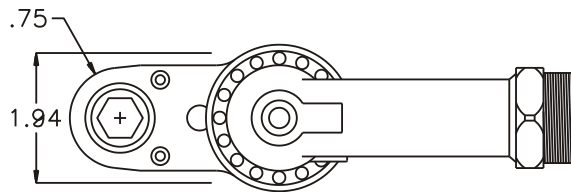

GEAR ASSEMBLY

PARTS BLOWOUT

ITEM	DESCRIPTION	PART NO.	ITEM	DESCRIPTION	PART NO.	ITEM	DESCRIPTION	PART NO.
1	Angle Head	A/C 36L	11	Gear Housing (Bottom)	316424A-P			
2	Angle Head Adapter	HA-36L-3512	12	Grease Fitting	1877			
3	Gear Housing (Top)	316424A-H	13	Screw #1 (2)	S-828			
4	Bushing (4)	A-4375-M3	14	Screw #2 (4)	S-1032SH			
5	Socket Gear	161964B-XX	15	Dowel Pin (2)	DP-1232			
6	Thrust Race (2)	TRB-613						
7	Idler Gear	161948						
8	Idler Pin	IP-71064						
9	Needle Bearing (2)	B-710						
10	Drive Gear	161964-12SD						