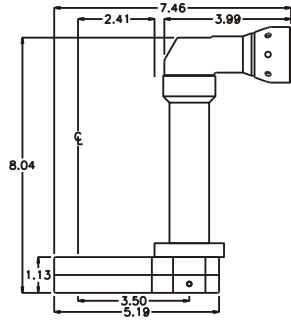

D & D PRODUCTION INC.®

ASSEMBLY NO. 313624M-2

HEAD NO. 2580

CROWFOOT ASS'Y
Rev. A
10-08-03

2500 WILLIAMS DRIVE • WATERFORD, MI • 48328

PHONE : (248) 334-2112 • FAX : (248) 334-0062

SIDE VIEW

TOP VIEW

GEAR ASSEMBLY

PARTS BLOWOUT

ITEM	DESCRIPTION	PART NO.	ITEM	DESCRIPTION	PART NO.	ITEM	DESCRIPTION	PART NO.
1	Angle Head	A/C #13	11	Bushing (2)	A-4375-M			
2	Angle Head Adapter	HA-35184-13	12	Drive Gear	1617110-12MSD			
3	Drive Shaft	DS-0830102	13	Gear Housing (Bottom)	313624M-2-P			
4	Needle Bearing	BH-1312	14	Grease Fitting	1877			
5	Gear Housing (Top)	313624M-2-H	15	Screw #1 (4)	S-816			
6	Bushing (2)	A-4375-M4	16	Dowel Pin (2)	DP-1220			
7	Socket Gear	161936-XX	17	Screw #2 (4)	S-1020SH			
8	Idler Gear (2)	161926						
9	Idler Pin (2)	IP-81236						
10	Needle Bearing (2)	B-812						