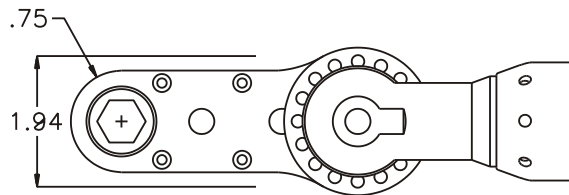

GEAR ASSEMBLY

PARTS BLOWOUT

ITEM	DESCRIPTION	PART NO.	ITEM	DESCRIPTION	PART NO.	ITEM	DESCRIPTION	PART NO.
1	Angle Head	A/C #13	11	Bushing (2)	A-4375-M			
2	Angle Head Adapter	HA-35184-13	12	Drive Gear	1617110-12MSD			
3	Drive Shaft	DS-0830102	13	Gear Housing (Bottom)	313624M-2-P			
4	Needle Bearing	BH-1312	14	Grease Fitting	1877			
5	Gear Housing (Top)	313624M-2-H	15	Screw #1 (4)	S-816			
6	Bushing (2)	A-4375-M4	16	Dowel Pin (2)	DP-1220			
7	Socket Gear	161936-XX	17	Screw #2 (4)	S-1020SH			
8	Idler Gear (2)	161926						
9	Idler Pin (2)	IP-81236						
10	Needle Bearing (2)	B-812						