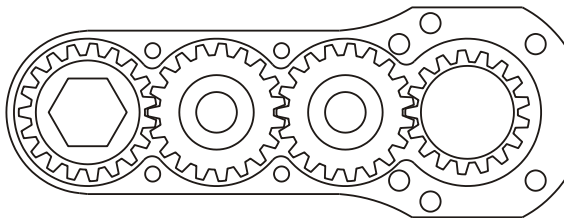

D & D PRODUCTION INC.®

ASSEMBLY NO. 313624M-2

HEAD NO. 2580

CROWFOOT ASS'Y
Rev. A
10-08-03

2500 WILLIAMS DRIVE • WATERFORD, MI • 48328

PHONE : (248) 334-2112 • FAX : (248) 334-0062

SIDE VIEW

TOP VIEW

GEAR ASSEMBLY

PARTS BLOWOUT

ITEM	DESCRIPTION	PART NO.	ITEM	DESCRIPTION	PART NO.	ITEM	DESCRIPTION	PART NO.
1	Angle Head	A/C #13	11	Bushing (2)	A-4375-M			
2	Angle Head Adapter	HA-35184-13	12	Drive Gear	1617110-12MSD			
3	Drive Shaft	DS-0830102	13	Gear Housing (Bottom)	313624M-2-P			
4	Needle Bearing	BH-1312	14	Grease Fitting	1877			
5	Gear Housing (Top)	313624M-2-H	15	Screw #1 (4)	S-816			
6	Bushing (2)	A-4375-M4	16	Dowel Pin (2)	DP-1220			
7	Socket Gear	161936-XX	17	Screw #2 (4)	S-1020SH			
8	Idler Gear (2)	161926						
9	Idler Pin (2)	IP-81236						
10	Needle Bearing (2)	B-812						