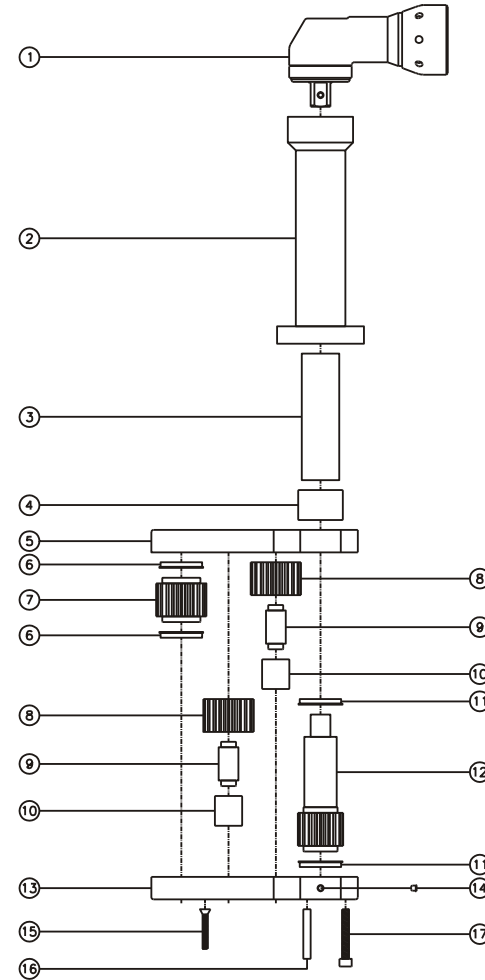

D & D PRODUCTION INC.®

ASSEMBLY NO. 313624M-2

HEAD NO. 2580

CROWFOOT ASS'Y
Rev. A
10-08-03

2500 WILLIAMS DRIVE • WATERFORD, MI • 48328

PHONE : (248) 334-2112 • FAX : (248) 334-0062

SIDE VIEW

TOP VIEW

GEAR ASSEMBLY

PARTS BLOWOUT

ITEM	DESCRIPTION	PART NO.	ITEM	DESCRIPTION	PART NO.	ITEM	DESCRIPTION	PART NO.
1	Angle Head	A/C #13	11	Bushing (2)	A-4375-M			
2	Angle Head Adapter	HA-35184-13	12	Drive Gear	1617110-12MSD			
3	Drive Shaft	DS-0830102	13	Gear Housing (Bottom)	313624M-2-P			
4	Needle Bearing	BH-1312	14	Grease Fitting	1877			
5	Gear Housing (Top)	313624M-2-H	15	Screw #1 (4)	S-816			
6	Bushing (2)	A-4375-M4	16	Dowel Pin (2)	DP-1220			
7	Socket Gear	161936-XX	17	Screw #2 (4)	S-1020SH			
8	Idler Gear (2)	161926						
9	Idler Pin (2)	IP-81236						
10	Needle Bearing (2)	B-812						