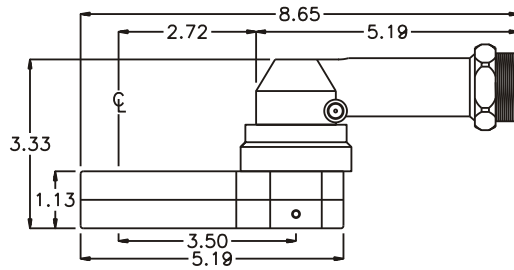

D & D PRODUCTION INC.®

ASSEMBLY NO. 313624M-2

HEAD NO. 2570

CROWFOOT ASS'Y
Rev. A
01-17-03

2500 WILLIAMS DRIVE • WATERFORD, MI • 48328

PHONE : (248) 334-2112 • FAX : (248) 334-0062

SIDE VIEW

TOP VIEW

GEAR ASSEMBLY

PARTS BLOWOUT

ITEM	DESCRIPTION	PART NO.	ITEM	DESCRIPTION	PART NO.	ITEM	DESCRIPTION	PART NO.
1	Angle Head	A/C 36L	11	Gear Housing (Bottom)	313624M-2-P			
2	Angle Head Adapter	HA-36L-3512	12	Grease Fitting	1877			
3	Gear Housing (Top)	313624M-2-H	13	Screw #1 (4)	S-816			
4	Bushing (2)	A-4375-M4	14	Dowel Pin (2)	DP-1220			
5	Socket Gear	161936-XX	15	Screw #2 (4)	S-1020SH			
6	Idler Gear (2)	161926						
7	Idler Pin (2)	IP-81236						
8	Needle Bearing (2)	B-812						
9	Bushing (2)	A-4375-M						
10	Drive Gear	161736-12SD						