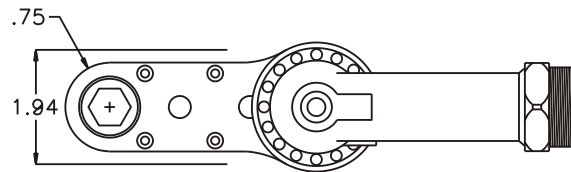

GEAR ASSEMBLY

PARTS BLOWOUT

ITEM	DESCRIPTION	PART NO.	ITEM	DESCRIPTION	PART NO.	ITEM	DESCRIPTION	PART NO.
1	Angle Head	A/C 36L	11	Gear Housing (Bottom)	313624M-2-P			
2	Angle Head Adapter	HA-36L-3512	12	Grease Fitting	1877			
3	Gear Housing (Top)	313624M-2-H	13	Screw #1 (4)	S-816			
4	Bushing (2)	A-4375-M4	14	Dowel Pin (2)	DP-1220			
5	Socket Gear	161936-XX	15	Screw #2 (4)	S-1020SH			
6	Idler Gear (2)	161926						
7	Idler Pin (2)	IP-81236						
8	Needle Bearing (2)	B-812						
9	Bushing (2)	A-4375-M						
10	Drive Gear	161736-12SD						