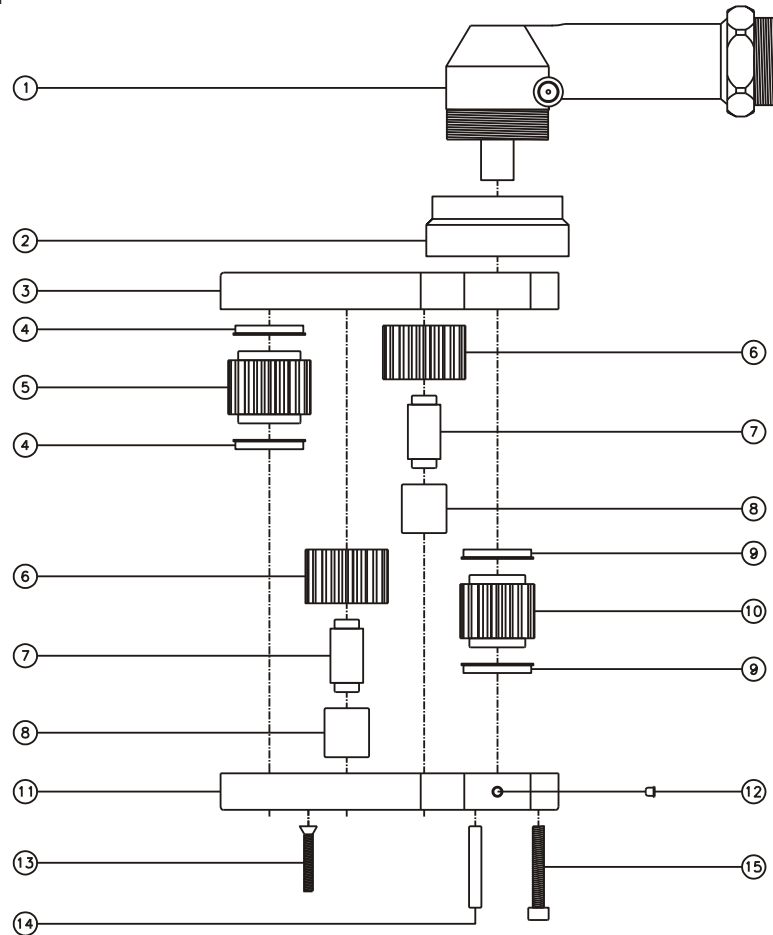

D & D PRODUCTION INC.®

ASSEMBLY NO. 313624M-2

HEAD NO. 2570

CROWFOOT ASS'Y
Rev. A
01-17-03

2500 WILLIAMS DRIVE • WATERFORD, MI • 48328

PHONE : (248) 334-2112 • FAX : (248) 334-0062

SIDE VIEW

TOP VIEW

GEAR ASSEMBLY

PARTS BLOWOUT

ITEM	DESCRIPTION	PART NO.	ITEM	DESCRIPTION	PART NO.	ITEM	DESCRIPTION	PART NO.
1	Angle Head	A/C 36L	11	Gear Housing (Bottom)	313624M-2-P			
2	Angle Head Adapter	HA-36L-3512	12	Grease Fitting	1877			
3	Gear Housing (Top)	313624M-2-H	13	Screw #1 (4)	S-816			
4	Bushing (2)	A-4375-M4	14	Dowel Pin (2)	DP-1220			
5	Socket Gear	161936-XX	15	Screw #2 (4)	S-1020SH			
6	Idler Gear (2)	161926						
7	Idler Pin (2)	IP-81236						
8	Needle Bearing (2)	B-812						
9	Bushing (2)	A-4375-M						
10	Drive Gear	161736-12SD						