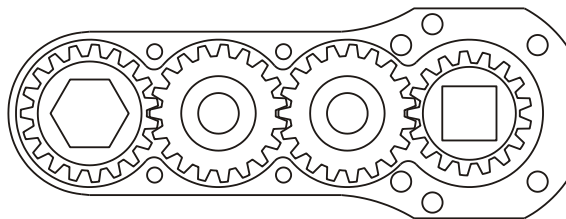

D & D PRODUCTION INC.®

ASSEMBLY NO. 313624M-2

HEAD NO. 2570

CROWFOOT ASS'Y
Rev. A
01-17-03

2500 WILLIAMS DRIVE • WATERFORD, MI • 48328

PHONE : (248) 334-2112 • FAX : (248) 334-0062

SIDE VIEW

TOP VIEW

GEAR ASSEMBLY

PARTS BLOWOUT

ITEM	DESCRIPTION	PART NO.	ITEM	DESCRIPTION	PART NO.	ITEM	DESCRIPTION	PART NO.
1	Angle Head	A/C 36L	11	Gear Housing (Bottom)	313624M-2-P			
2	Angle Head Adapter	HA-36L-3512	12	Grease Fitting	1877			
3	Gear Housing (Top)	313624M-2-H	13	Screw #1 (4)	S-816			
4	Bushing (2)	A-4375-M4	14	Dowel Pin (2)	DP-1220			
5	Socket Gear	161936-XX	15	Screw #2 (4)	S-1020SH			
6	Idler Gear (2)	161926						
7	Idler Pin (2)	IP-81236						
8	Needle Bearing (2)	B-812						
9	Bushing (2)	A-4375-M						
10	Drive Gear	161736-12SD						