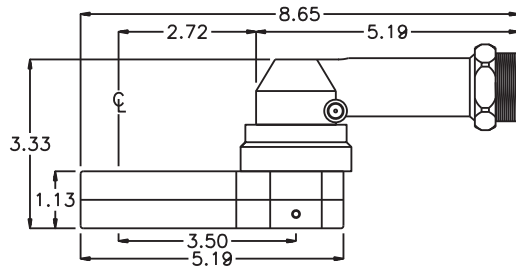

D & D PRODUCTION INC.®

ASSEMBLY NO. 313624B-2

HEAD NO. 1566

CROWFOOT ASS'Y
Rev. A
09-11-07

2500 WILLIAMS DRIVE • WATERFORD, MI • 48328

PHONE : (248) 334-2112 • FAX : (248) 334-0062

SIDE VIEW

TOP VIEW

GEAR ASSEMBLY

PARTS BLOWOUT

ITEM	DESCRIPTION	PART NO.	ITEM	DESCRIPTION	PART NO.	ITEM	DESCRIPTION	PART NO.
1	Angle Head	A/C 36L	11	Grease Fitting	1877			
2	Angle Head Adapter	HA-36L-3512	12	Screw #1 (4)	S-816			
3	Gear Housing (Top)	313624B-2-H	13	Dowel Pin (2)	DP-1220			
4	Socket Gear	161936C-XX	14	Screw #2 (4)	S-1020SH			
5	Idler Gear (2)	161926						
6	Idler Pin (2)	IP-81236						
7	Needle Bearing (2)	B-812						
8	Bushing (2)	A-4375-M						
9	Drive Gear	161736-12SD						
10	Gear Housing (Bottom)	313624B-2-P						