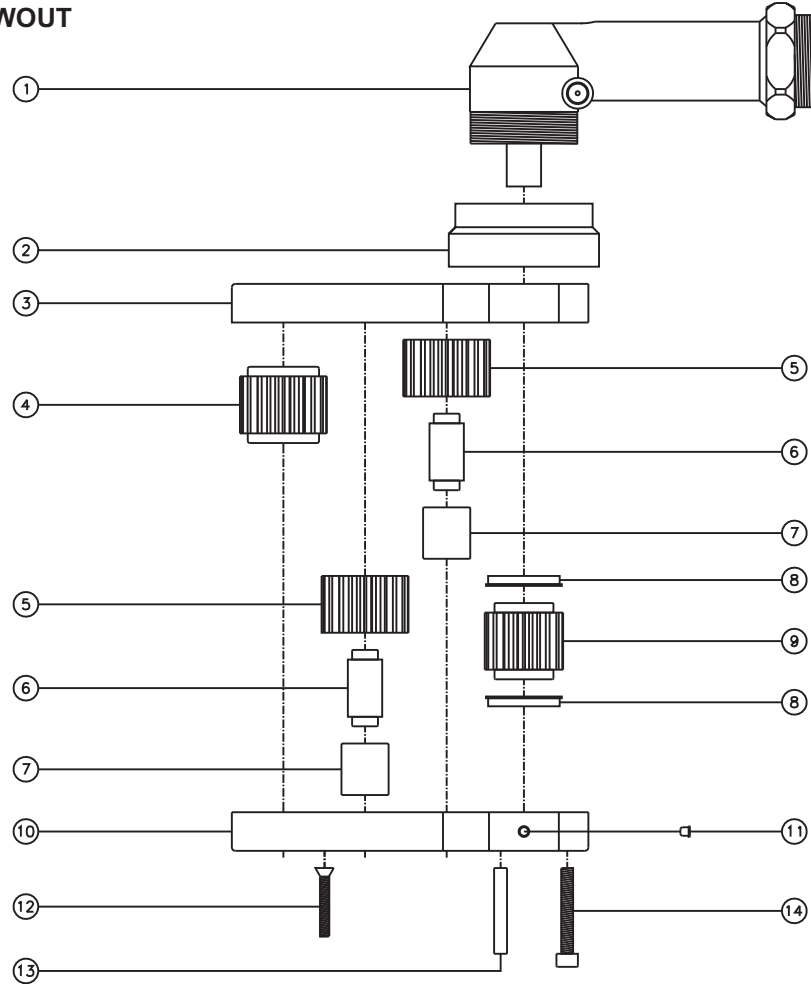

D & D PRODUCTION INC.®

ASSEMBLY NO. 313624B-2

HEAD NO. 1566

CROWFOOT ASS'Y
Rev. A
09-11-07

2500 WILLIAMS DRIVE • WATERFORD, MI • 48328

PHONE : (248) 334-2112 • FAX : (248) 334-0062

SIDE VIEW

TOP VIEW

GEAR ASSEMBLY

PARTS BLOWOUT

ITEM	DESCRIPTION	PART NO.	ITEM	DESCRIPTION	PART NO.	ITEM	DESCRIPTION	PART NO.
1	Angle Head	A/C 36L	11	Grease Fitting	1877			
2	Angle Head Adapter	HA-36L-3512	12	Screw #1 (4)	S-816			
3	Gear Housing (Top)	313624B-2-H	13	Dowel Pin (2)	DP-1220			
4	Socket Gear	161936C-XX	14	Screw #2 (4)	S-1020SH			
5	Idler Gear (2)	161926						
6	Idler Pin (2)	IP-81236						
7	Needle Bearing (2)	B-812						
8	Bushing (2)	A-4375-M						
9	Drive Gear	161736-12SD						
10	Gear Housing (Bottom)	313624B-2-P						