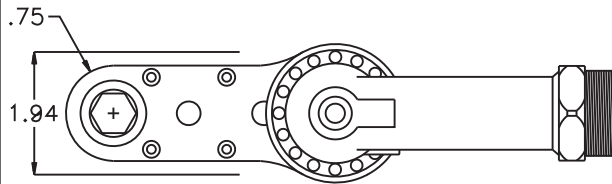

GEAR ASSEMBLY

PARTS BLOWOUT

ITEM	DESCRIPTION	PART NO.	ITEM	DESCRIPTION	PART NO.	ITEM	DESCRIPTION	PART NO.
1	Angle Head	A/C 36L	11	Grease Fitting	1877			
2	Angle Head Adapter	HA-36L-3512	12	Screw #1 (4)	S-816			
3	Gear Housing (Top)	313624B-2-H	13	Dowel Pin (2)	DP-1220			
4	Socket Gear	161936C-XX	14	Screw #2 (4)	S-1020SH			
5	Idler Gear (2)	161926						
6	Idler Pin (2)	IP-81236						
7	Needle Bearing (2)	B-812						
8	Bushing (2)	A-4375-M						
9	Drive Gear	161736-12SD						
10	Gear Housing (Bottom)	313624B-2-P						