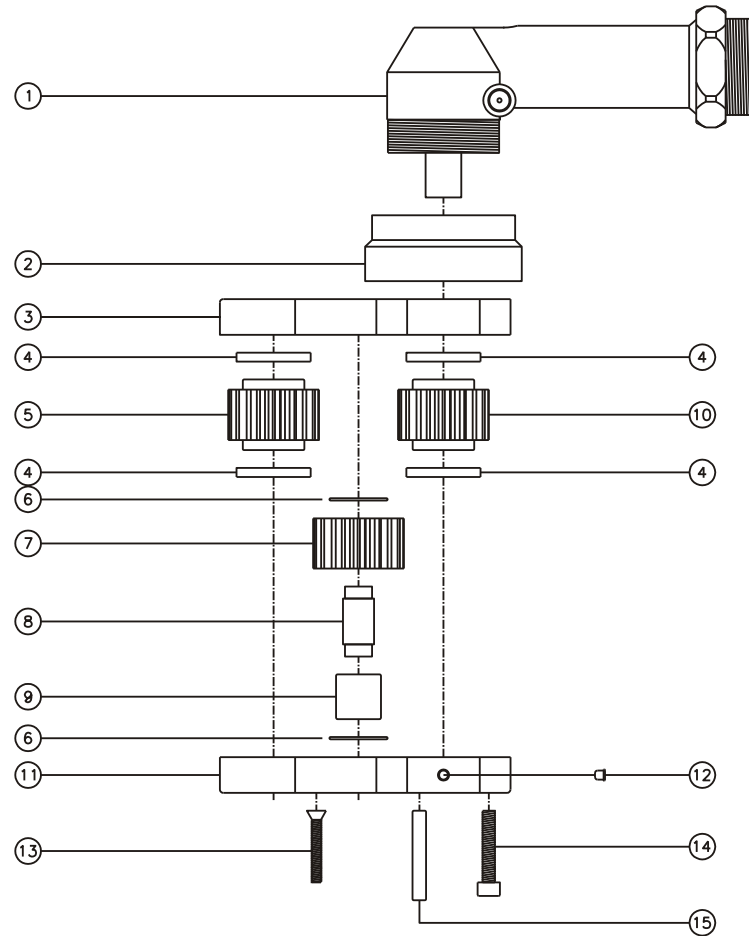

D & D PRODUCTION INC.

ASSEMBLY NO. 313224A

HEAD NO. 1568

CROWFOOT ASS'Y
Rev. A
04-18-01

2500 WILLIAMS DRIVE • WATERFORD, MI • 48328

PHONE : (248) 334-2112 • FAX : (248) 334-0062

SIDE VIEW

TOP VIEW

GEAR ASSEMBLY

PARTS BLOWOUT

ITEM	DESCRIPTION	PART NO.	ITEM	DESCRIPTION	PART NO.	ITEM	DESCRIPTION	PART NO.
1	Angle Head	A/C 36L	11	Gear Housing (Bottom)	313224A-P			
2	Angle Head Adapter	HA-36L-3512	12	Grease Fitting	1877			
3	Gear Housing (Top)	313224A-H	13	Screw #1 (2)	S-816			
4	Bushing (4)	A-4375-M	14	Screw #2 (4)	S-1016SH			
5	Socket Gear	161932B-XX	15	Dowel Pin (2)	DP-1220			
6	Thrust Race (2)	TRA-613						
7	Idler Gear	161923						
8	Idler Pin	IP-71032						
9	Needle Bearing	B-710						
10	Drive Gear	161932-SD						