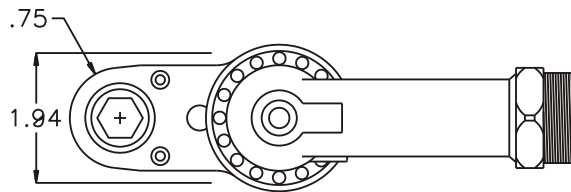

GEAR ASSEMBLY

PARTS BLOWOUT

ITEM	DESCRIPTION	PART NO.	ITEM	DESCRIPTION	PART NO.	ITEM	DESCRIPTION	PART NO.
1	Angle Head	A/C 36L	11	Gear Housing (Bottom)	313224A-P			
2	Angle Head Adapter	HA-36L-3512	12	Grease Fitting	1877			
3	Gear Housing (Top)	313224A-H	13	Screw #1 (2)	S-816			
4	Bushing (4)	A-4375-M	14	Screw #2 (4)	S-1016SH			
5	Socket Gear	161932B-XX	15	Dowel Pin (2)	DP-1220			
6	Thrust Race (2)	TRA-613						
7	Idler Gear	161923						
8	Idler Pin	IP-71032						
9	Needle Bearing	B-710						
10	Drive Gear	161932-SD						