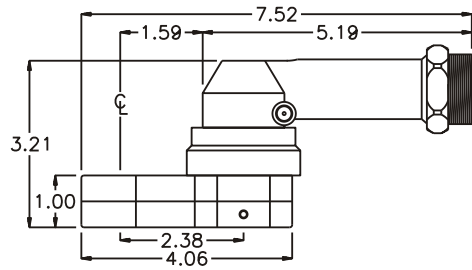

D & D PRODUCTION INC.

ASSEMBLY NO. 313224A

HEAD NO. 1568

CROWFOOT ASS'Y
Rev. A
04-18-01

2500 WILLIAMS DRIVE • WATERFORD, MI • 48328

PHONE : (248) 334-2112 • FAX : (248) 334-0062

SIDE VIEW

TOP VIEW