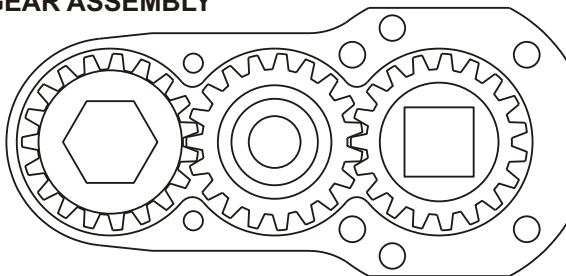

D & D PRODUCTION INC.

ASSEMBLY NO. 312624M

HEAD NO. 1562

CROWFOOT ASS'Y
Rev. A
10-18-99

2500 WILLIAMS DRIVE • WATERFORD, MI • 48328

PHONE : (248) 334-2112 • FAX : (248) 334-0062

SIDE VIEW

TOP VIEW

GEAR ASSEMBLY

PARTS BLOWOUT

ITEM	DESCRIPTION	PART NO.	ITEM	DESCRIPTION	PART NO.	ITEM	DESCRIPTION	PART NO.
1	Angle Head	A/C 36L	11	Gear Housing (Bottom)	312624M-P			
2	Angle Head Adapter	HA-36L-3512	12	Grease Fitting	1877			
3	Gear Housing (Top)	312624M-H	13	Screw #1 (2)	S-812			
4	Socket Gear	161926-XX	14	Screw #2 (4)	S-1014SH			
5	Thrust Race (2)	TRA-613	15	Dowel Pin (2)	DP-1216			
6	Idler Gear	161917						
7	Idler Pin	IP-7826						
8	Needle Bearing	B-78						
9	Bushing (2)	A-4375-M						
10	Drive Gear	161926-SD						