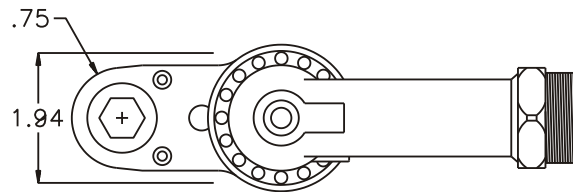

GEAR ASSEMBLY

PARTS BLOWOUT

ITEM	DESCRIPTION	PART NO.	ITEM	DESCRIPTION	PART NO.	ITEM	DESCRIPTION	PART NO.
1	Angle Head	A/C 36L	11	Gear Housing (Bottom)	312624M-P			
2	Angle Head Adapter	HA-36L-3512	12	Grease Fitting	1877			
3	Gear Housing (Top)	312624M-H	13	Screw #1 (2)	S-812			
4	Socket Gear	161926-XX	14	Screw #2 (4)	S-1014SH			
5	Thrust Race (2)	TRA-613	15	Dowel Pin (2)	DP-1216			
6	Idler Gear	161917						
7	Idler Pin	IP-7826						
8	Needle Bearing	B-78						
9	Bushing (2)	A-4375-M						
10	Drive Gear	161926-SD						