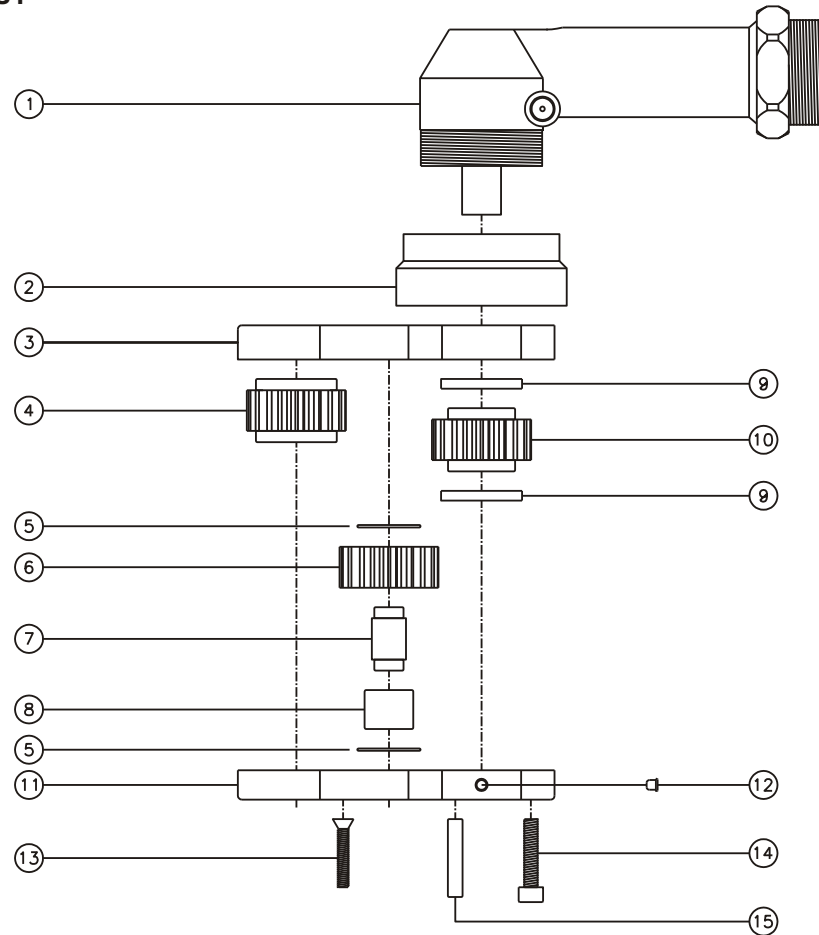

D & D PRODUCTION INC.

ASSEMBLY NO. 312624M

HEAD NO. 1562

CROWFOOT ASS'Y
Rev. A
10-18-99

2500 WILLIAMS DRIVE • WATERFORD, MI • 48328

PHONE : (248) 334-2112 • FAX : (248) 334-0062

SIDE VIEW

TOP VIEW

GEAR ASSEMBLY

PARTS BLOWOUT

ITEM	DESCRIPTION	PART NO.	ITEM	DESCRIPTION	PART NO.	ITEM	DESCRIPTION	PART NO.
1	Angle Head	A/C 36L	11	Gear Housing (Bottom)	312624M-P			
2	Angle Head Adapter	HA-36L-3512	12	Grease Fitting	1877			
3	Gear Housing (Top)	312624M-H	13	Screw #1 (2)	S-812			
4	Socket Gear	161926-XX	14	Screw #2 (4)	S-1014SH			
5	Thrust Race (2)	TRA-613	15	Dowel Pin (2)	DP-1216			
6	Idler Gear	161917						
7	Idler Pin	IP-7826						
8	Needle Bearing	B-78						
9	Bushing (2)	A-4375-M						
10	Drive Gear	161926-SD						