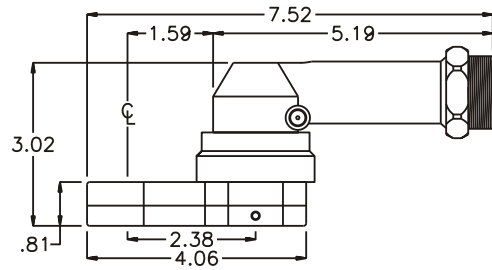

D & D PRODUCTION INC.

ASSEMBLY NO. 312624M

HEAD NO. 1562

CROWFOOT ASS'Y
Rev. A
10-18-99

2500 WILLIAMS DRIVE • WATERFORD, MI • 48328

PHONE : (248) 334-2112 • FAX : (248) 334-0062

SIDE VIEW

TOP VIEW

GEAR ASSEMBLY

PARTS BLOWOUT

ITEM	DESCRIPTION	PART NO.	ITEM	DESCRIPTION	PART NO.	ITEM	DESCRIPTION	PART NO.
1	Angle Head	A/C 36L	11	Gear Housing (Bottom)	312624M-P			
2	Angle Head Adapter	HA-36L-3512	12	Grease Fitting	1877			
3	Gear Housing (Top)	312624M-H	13	Screw #1 (2)	S-812			
4	Socket Gear	161926-XX	14	Screw #2 (4)	S-1014SH			
5	Thrust Race (2)	TRA-613	15	Dowel Pin (2)	DP-1216			
6	Idler Gear	161917						
7	Idler Pin	IP-7826						
8	Needle Bearing	B-78						
9	Bushing (2)	A-4375-M						
10	Drive Gear	161926-SD						