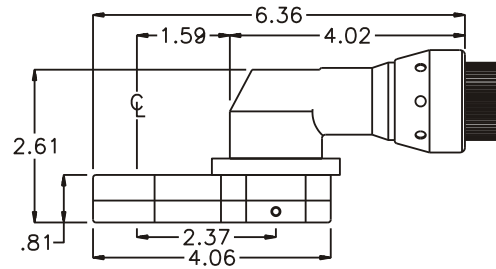

D & D PRODUCTION INC.

ASSEMBLY NO. 312624A

HEAD NO. 1563

CROWFOOT ASS'Y
Rev. A
09-19-01

2500 WILLIAMS DRIVE • WATERFORD, MI • 48328

PHONE : (248) 334-2112 • FAX : (248) 334-0062

SIDE VIEW

TOP VIEW