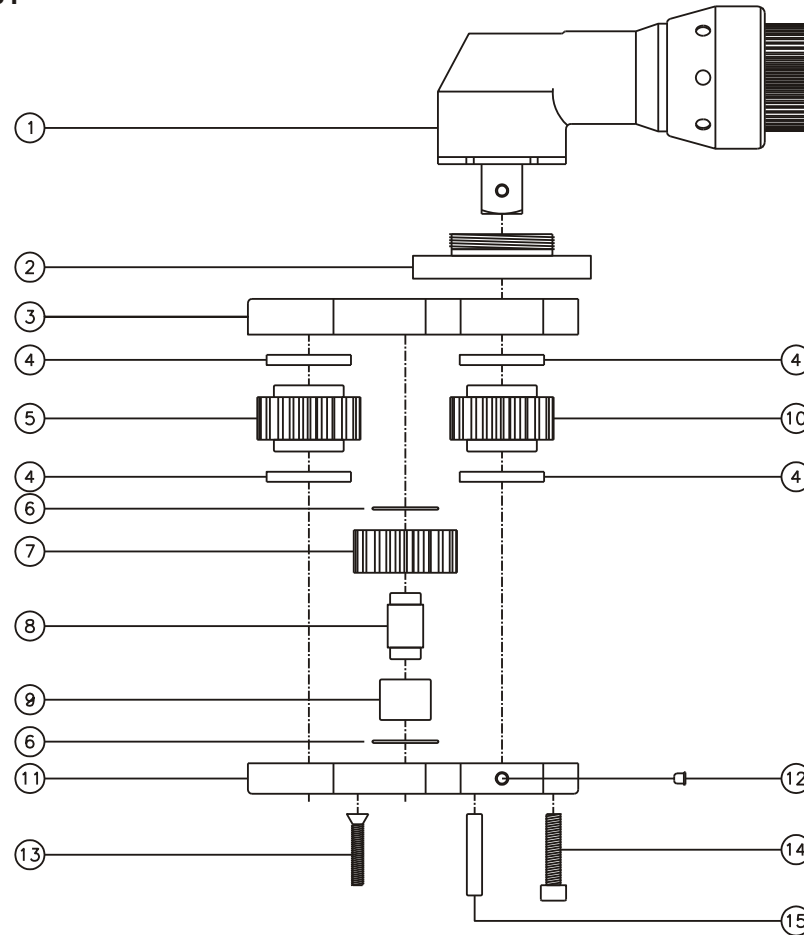

### SIDE VIEW

### TOP VIEW

### PARTS BLOWOUT

ITEM	DESCRIPTION	PART NO.	ITEM	DESCRIPTION	PART NO.	ITEM	DESCRIPTION	PART NO.
1	Angle Head	A/C 13B	11	Gear Housing (Bottom)	312624A-P			
2	Angle Head Adapter	HA-36LB-3509	12	Grease Fitting	1877			
3	Gear Housing (Top)	312624A-H	13	Screw #1 (2)	S-812			
4	Bushing (4)	A-4375-M	14	Screw #2 (4)	S-1014SH			
5	Socket Gear	161926B-XX	15	Dowel Pin (2)	DP-1216			
6	Thrust Race (2)	TRA-613						
7	Idler Gear	161917						
8	Idler Pin	IP-7826						
9	Needle Bearing	B-78						
10	Drive Gear	161926-SD						