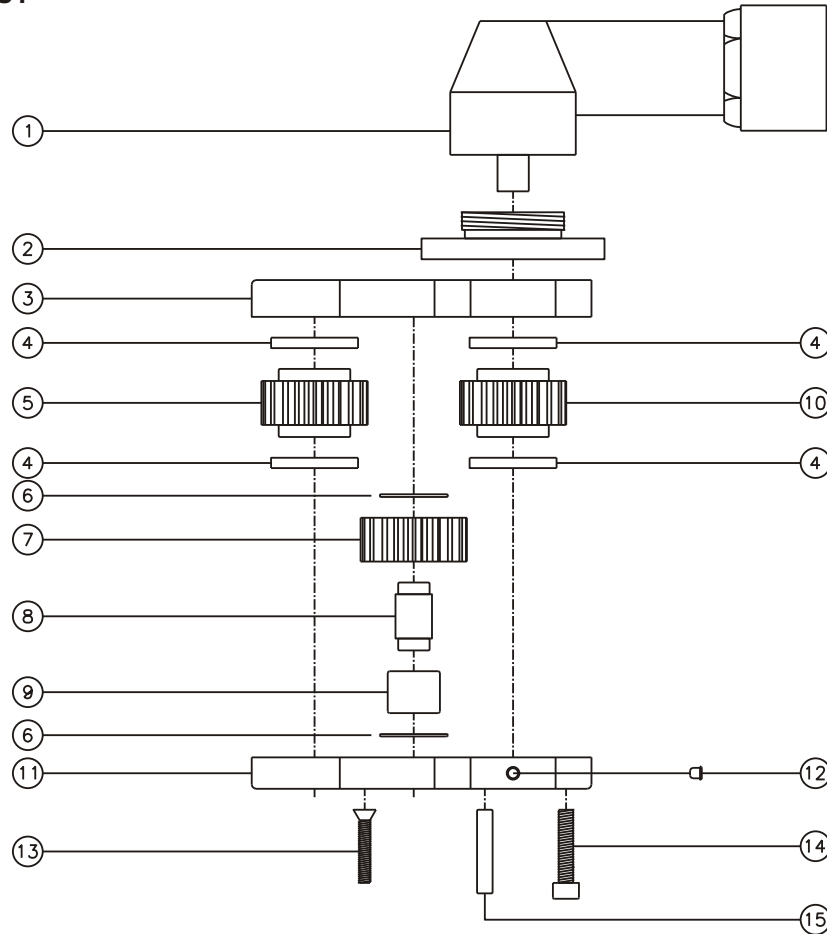

# ASSEMBLY NO. 312624A

## HEAD NO. 1561

CROWFOOT ASS'Y  
Rev. A  
06-02-00

2500 WILLIAMS DRIVE • WATERFORD, MI • 48328 PHONE : (248) 334-2112 • FAX : (248) 334-0062

**SIDE VIEW**

**TOP VIEW**

**GEAR ASSEMBLY**

**PARTS BLOWOUT**

ITEM	DESCRIPTION	PART NO.	ITEM	DESCRIPTION	PART NO.	ITEM	DESCRIPTION	PART NO.
1	Angle Head	AM3	11	Gear Housing (Bottom)	312624A-P			
2	Angle Head Adapter/Bearing Ass'y	HA-AM3-3512	12	Grease Fitting	1877			
3	Gear Housing (Top)	312624A-H	13	Screw #1 (2)	S-812			
4	Bushing (4)	A-4375-M	14	Screw #2 (4)	S-1014SH			
5	Socket Gear	161926B-XX	15	Dowel Pin (2)	DP-1216			
6	Thrust Race (2)	TRA-613						
7	Idler Gear	161917						
8	Idler Pin	IP-7826						
9	Needle Bearing	B-78						
10	Drive Gear	161926-SD						