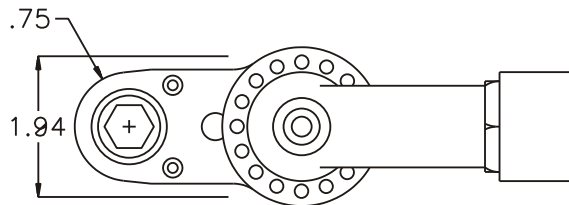

## HEAD NO. 1561

CROWFOOT ASS'Y  
Rev. A  
06-02-00

2500 WILLIAMS DRIVE • WATERFORD, MI • 48328 PHONE : (248) 334-2112 • FAX : (248) 334-0062

**SIDE VIEW**

**TOP VIEW**

**GEAR ASSEMBLY**

**PARTS BLOWOUT**

ITEM	DESCRIPTION	PART NO.	ITEM	DESCRIPTION	PART NO.	ITEM	DESCRIPTION	PART NO.
1	Angle Head	AM3	11	Gear Housing (Bottom)	312624A-P			
2	Angle Head Adapter/Bearing Ass'y	HA-AM3-3512	12	Grease Fitting	1877			
3	Gear Housing (Top)	312624A-H	13	Screw #1 (2)	S-812			
4	Bushing (4)	A-4375-M	14	Screw #2 (4)	S-1014SH			
5	Socket Gear	161926B-XX	15	Dowel Pin (2)	DP-1216			
6	Thrust Race (2)	TRA-613						
7	Idler Gear	161917						
8	Idler Pin	IP-7826						
9	Needle Bearing	B-78						
10	Drive Gear	161926-SD						