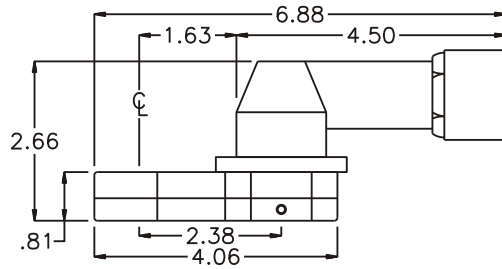

## HEAD NO. 1561

CROWFOOT ASS'Y  
Rev. A  
06-02-00

2500 WILLIAMS DRIVE • WATERFORD, MI • 48328 PHONE : (248) 334-2112 • FAX : (248) 334-0062

**SIDE VIEW**

**TOP VIEW**

**GEAR ASSEMBLY**

**PARTS BLOWOUT**

ITEM	DESCRIPTION	PART NO.	ITEM	DESCRIPTION	PART NO.	ITEM	DESCRIPTION	PART NO.
1	Angle Head	AM3	11	Gear Housing (Bottom)	312624A-P			
2	Angle Head Adapter/Bearing Ass'y	HA-AM3-3512	12	Grease Fitting	1877			
3	Gear Housing (Top)	312624A-H	13	Screw #1 (2)	S-812			
4	Bushing (4)	A-4375-M	14	Screw #2 (4)	S-1014SH			
5	Socket Gear	161926B-XX	15	Dowel Pin (2)	DP-1216			
6	Thrust Race (2)	TRA-613						
7	Idler Gear	161917						
8	Idler Pin	IP-7826						
9	Needle Bearing	B-78						
10	Drive Gear	161926-SD						