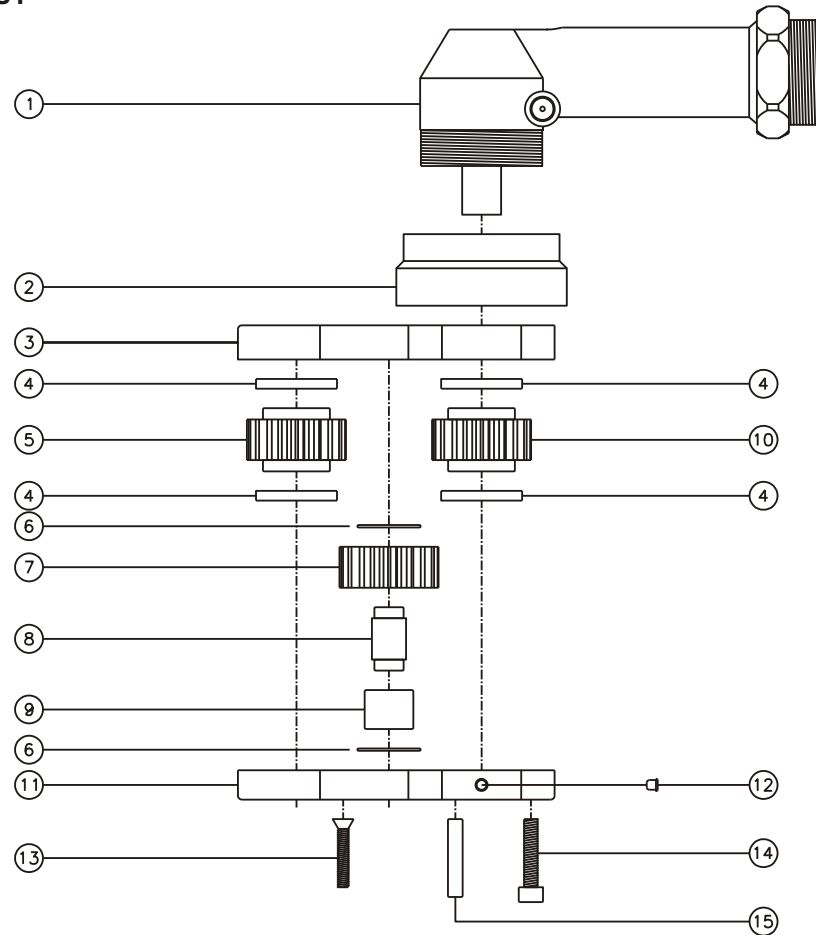

### SIDE VIEW

### TOP VIEW

### PARTS BLOWOUT

ITEM	DESCRIPTION	PART NO.	ITEM	DESCRIPTION	PART NO.	ITEM	DESCRIPTION	PART NO.
1	Angle Head	A/C 36L	11	Gear Housing (Bottom)	312624A-P			
2	Angle Head Adapter	HA-36L-3512	12	Grease Fitting	1877			
3	Gear Housing (Top)	312624A-H	13	Screw #1 (2)	S-812			
4	Bushing (4)	A-4375-M	14	Screw #2 (4)	S-1014SH			
5	Socket Gear	161926B-XX	15	Dowel Pin (2)	DP-1216			
6	Thrust Race (2)	TRA-613						
7	Idler Gear	161917						
8	Idler Pin	IP-7826						
9	Needle Bearing	B-78						
10	Drive Gear	161926-SD						