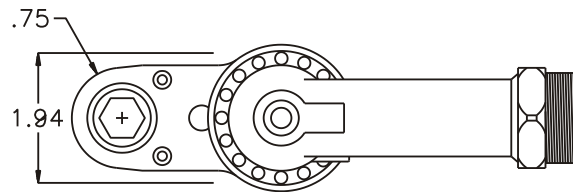

D & D PRODUCTION INC.

ASSEMBLY NO. 312624A

HEAD NO. 1560

CROWFOOT ASS'Y
Rev. A
10-18-99

2500 WILLIAMS DRIVE • WATERFORD, MI • 48328

PHONE : (248) 334-2112 • FAX : (248) 334-0062

SIDE VIEW

TOP VIEW

GEAR ASSEMBLY

PARTS BLOWOUT

ITEM	DESCRIPTION	PART NO.	ITEM	DESCRIPTION	PART NO.	ITEM	DESCRIPTION	PART NO.
1	Angle Head	A/C 36L	11	Gear Housing (Bottom)	312624A-P			
2	Angle Head Adapter	HA-36L-3512	12	Grease Fitting	1877			
3	Gear Housing (Top)	312624A-H	13	Screw #1 (2)	S-812			
4	Bushing (4)	A-4375-M	14	Screw #2 (4)	S-1014SH			
5	Socket Gear	161926B-XX	15	Dowel Pin (2)	DP-1216			
6	Thrust Race (2)	TRA-613						
7	Idler Gear	161917						
8	Idler Pin	IP-7826						
9	Needle Bearing	B-78						
10	Drive Gear	161926-SD