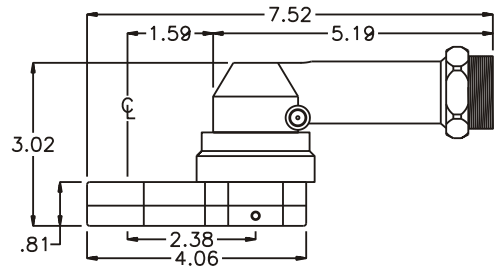

D & D PRODUCTION INC.

ASSEMBLY NO. 312624A

HEAD NO. 1560

CROWFOOT ASS'Y
Rev. A
10-18-99

2500 WILLIAMS DRIVE • WATERFORD, MI • 48328

PHONE : (248) 334-2112 • FAX : (248) 334-0062

SIDE VIEW

TOP VIEW