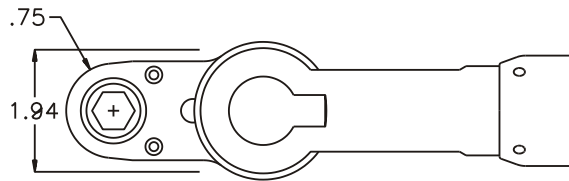

GEAR ASSEMBLY

PARTS BLOWOUT

ITEM	DESCRIPTION	PART NO.	ITEM	DESCRIPTION	PART NO.	ITEM	DESCRIPTION	PART NO.
1	Angle Head	A/C 13	11	Gear Housing (Bottom)	312024A-P			
2	Angle Head Adapter	HA-36L-3512	12	Grease Fitting	1877			
3	Gear Housing (Top)	312024A-H	13	Screw #1 (2)	S-810			
4	Bushing (4)	A-4375-M1	14	Screw #2 (4)	S-1016			
5	Socket Gear	202520-XX	15	Dowel Pin (2)	DP-1214			
6	Thrust Race (2)	TRA-512						
7	Idler Pin	IP-6620B						
8	Needle Bearing	B-66						
9	Idler Gear	202512						
10	Drive Gear	201920-12SD						