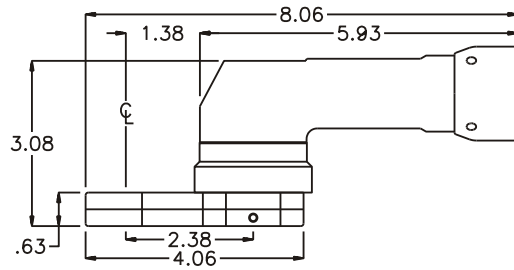

D & D PRODUCTION INC.

ASSEMBLY NO. 312024A

HEAD NO. 3486

CROWFOOT ASS'Y
Rev. A
07-20-01

2500 WILLIAMS DRIVE • WATERFORD, MI • 48328

PHONE : (248) 334-2112 • FAX : (248) 334-0062

SIDE VIEW

TOP VIEW