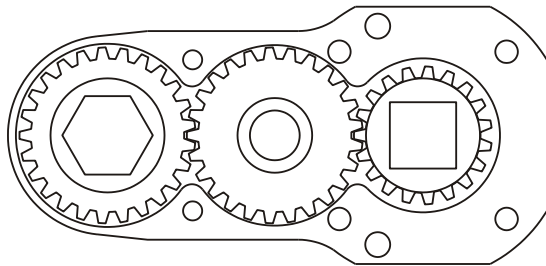

D & D PRODUCTION INC.

ASSEMBLY NO. 312024A

HEAD NO. 3486

CROWFOOT ASS'Y
Rev. A
07-20-01

2500 WILLIAMS DRIVE • WATERFORD, MI • 48328

PHONE : (248) 334-2112 • FAX : (248) 334-0062

SIDE VIEW

TOP VIEW

GEAR ASSEMBLY

PARTS BLOWOUT

ITEM	DESCRIPTION	PART NO.	ITEM	DESCRIPTION	PART NO.	ITEM	DESCRIPTION	PART NO.
1	Angle Head	A/C 13	11	Gear Housing (Bottom)	312024A-P			
2	Angle Head Adapter	HA-36L-3512	12	Grease Fitting	1877			
3	Gear Housing (Top)	312024A-H	13	Screw #1 (2)	S-810			
4	Bushing (4)	A-4375-M1	14	Screw #2 (4)	S-1016			
5	Socket Gear	202520-XX	15	Dowel Pin (2)	DP-1214			
6	Thrust Race (2)	TRA-512						
7	Idler Pin	IP-6620B						
8	Needle Bearing	B-66						
9	Idler Gear	202512						
10	Drive Gear	201920-12SD						