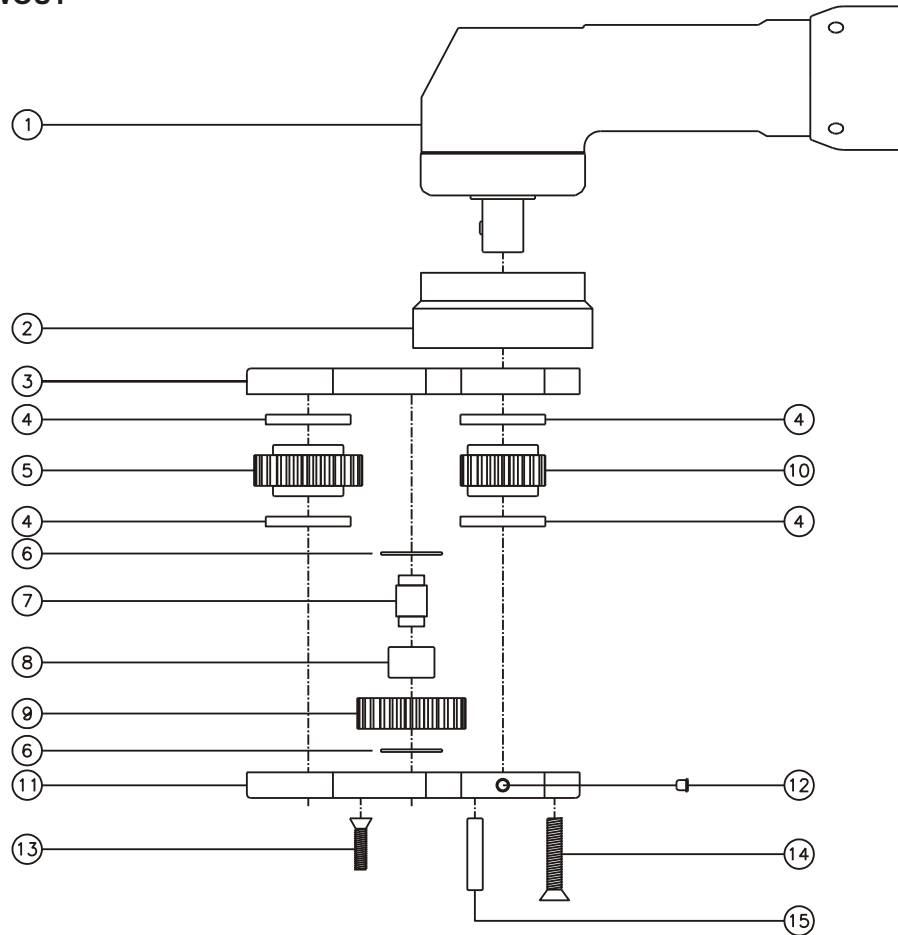

D & D PRODUCTION INC.

ASSEMBLY NO. 312024A

HEAD NO. 3486

CROWFOOT ASS'Y
Rev. A
07-20-01

2500 WILLIAMS DRIVE • WATERFORD, MI • 48328

PHONE : (248) 334-2112 • FAX : (248) 334-0062

SIDE VIEW

TOP VIEW

GEAR ASSEMBLY

PARTS BLOWOUT

ITEM	DESCRIPTION	PART NO.	ITEM	DESCRIPTION	PART NO.	ITEM	DESCRIPTION	PART NO.
1	Angle Head	A/C 13	11	Gear Housing (Bottom)	312024A-P			
2	Angle Head Adapter	HA-36L-3512	12	Grease Fitting	1877			
3	Gear Housing (Top)	312024A-H	13	Screw #1 (2)	S-810			
4	Bushing (4)	A-4375-M1	14	Screw #2 (4)	S-1016			
5	Socket Gear	202520-XX	15	Dowel Pin (2)	DP-1214			
6	Thrust Race (2)	TRA-512						
7	Idler Pin	IP-6620B						
8	Needle Bearing	B-66						
9	Idler Gear	202512						
10	Drive Gear	201920-12SD						