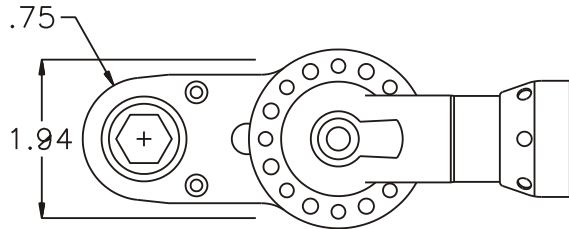

D & D PRODUCTION INC.

ASSEMBLY NO. 312024A

HEAD NO. 3484

CROWFOOT ASS'Y
Rev. A
04-12-01

2500 WILLIAMS DRIVE • WATERFORD, MI • 48328

PHONE : (248) 334-2112 • FAX : (248) 334-0062

SIDE VIEW

TOP VIEW

GEAR ASSEMBLY

PARTS BLOWOUT

ITEM	DESCRIPTION	PART NO.	ITEM	DESCRIPTION	PART NO.	ITEM	DESCRIPTION	PART NO.
1	Angle Head	A/C 10	11	Drive Gear	201920-38SD			
2	Shim Set (3 pcs/set)	W-3624-002	12	Gear Housing (Bottom)	312024A-P			
3	Angle Head Adapter	HA-3514-10	13	Grease Fitting	1877			
4	Gear Housing (Top)	312024A-H	14	Screw #1 (2)	S-810			
5	Bushing (4)	A-4375-M1	15	Screw #2 (4)	S-1016			
6	Socket Gear	202520-XX	16	Dowel Pin (2)	DP-1214			
7	Thrust Race (2)	TRA-512						
8	Idler Pin	IP-6620B						
9	Needle Bearing	B-66						
10	Idler Gear	202512						