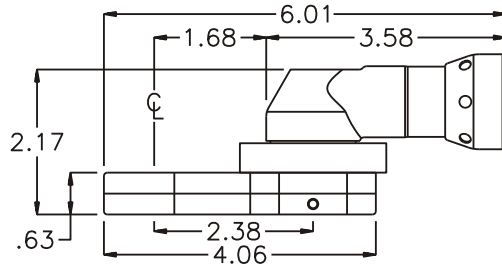

D & D PRODUCTION INC.

ASSEMBLY NO. 312024A

HEAD NO. 3484

CROWFOOT ASS'Y
Rev. A
04-12-01

2500 WILLIAMS DRIVE • WATERFORD, MI • 48328

PHONE : (248) 334-2112 • FAX : (248) 334-0062

SIDE VIEW

TOP VIEW

GEAR ASSEMBLY

PARTS BLOWOUT

ITEM	DESCRIPTION	PART NO.	ITEM	DESCRIPTION	PART NO.	ITEM	DESCRIPTION	PART NO.
1	Angle Head	A/C 10	11	Drive Gear	201920-38SD			
2	Shim Set (3 pcs/set)	W-3624-002	12	Gear Housing (Bottom)	312024A-P			
3	Angle Head Adapter	HA-3514-10	13	Grease Fitting	1877			
4	Gear Housing (Top)	312024A-H	14	Screw #1 (2)	S-810			
5	Bushing (4)	A-4375-M1	15	Screw #2 (4)	S-1016			
6	Socket Gear	202520-XX	16	Dowel Pin (2)	DP-1214			
7	Thrust Race (2)	TRA-512						
8	Idler Pin	IP-6620B						
9	Needle Bearing	B-66						
10	Idler Gear	202512						