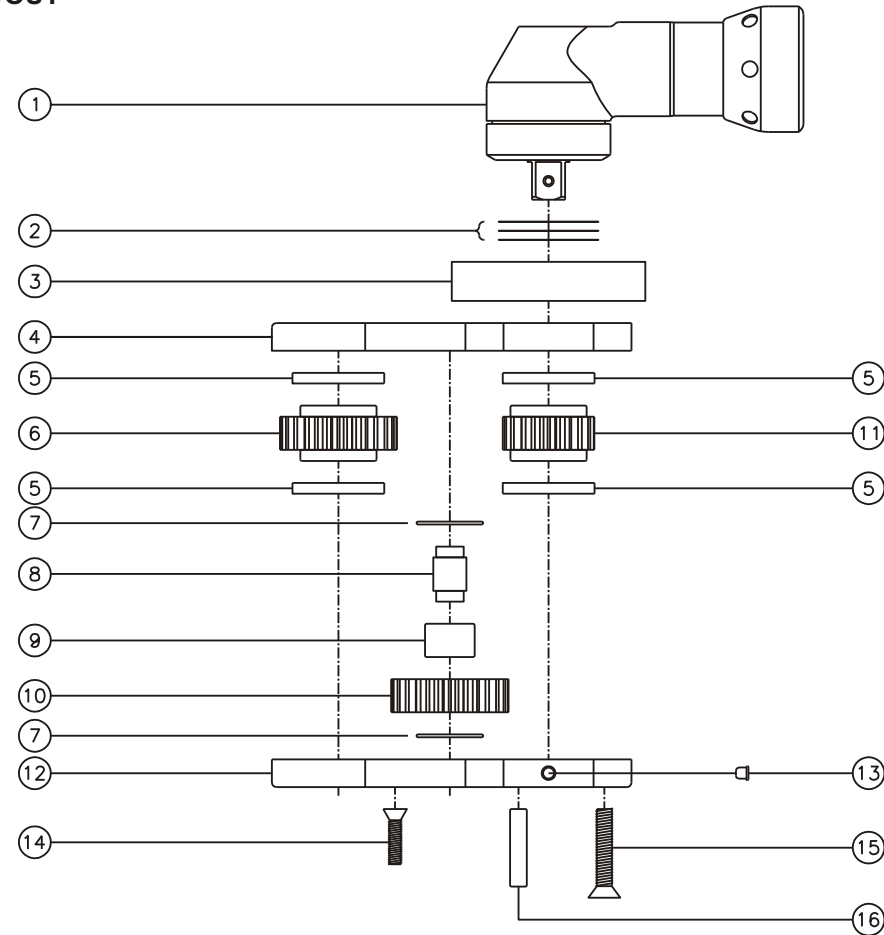

D & D PRODUCTION INC.

ASSEMBLY NO. 312024A

HEAD NO. 3484

CROWFOOT ASS'Y
Rev. A
04-12-01

2500 WILLIAMS DRIVE • WATERFORD, MI • 48328

PHONE : (248) 334-2112 • FAX : (248) 334-0062

SIDE VIEW

TOP VIEW

GEAR ASSEMBLY

PARTS BLOWOUT

ITEM	DESCRIPTION	PART NO.	ITEM	DESCRIPTION	PART NO.	ITEM	DESCRIPTION	PART NO.
1	Angle Head	A/C 10	11	Drive Gear	201920-38SD			
2	Shim Set (3 pcs/set)	W-3624-002	12	Gear Housing (Bottom)	312024A-P			
3	Angle Head Adapter	HA-3514-10	13	Grease Fitting	1877			
4	Gear Housing (Top)	312024A-H	14	Screw #1 (2)	S-810			
5	Bushing (4)	A-4375-M1	15	Screw #2 (4)	S-1016			
6	Socket Gear	202520-XX	16	Dowel Pin (2)	DP-1214			
7	Thrust Race (2)	TRA-512						
8	Idler Pin	IP-6620B						
9	Needle Bearing	B-66						
10	Idler Gear	202512						