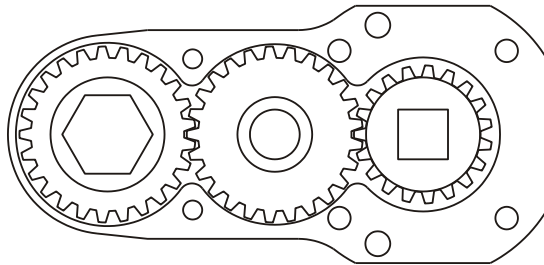

D & D PRODUCTION INC.

ASSEMBLY NO. 312024A

HEAD NO. 3484

CROWFOOT ASS'Y
Rev. A
04-12-01

2500 WILLIAMS DRIVE • WATERFORD, MI • 48328

PHONE : (248) 334-2112 • FAX : (248) 334-0062

SIDE VIEW

TOP VIEW

GEAR ASSEMBLY

PARTS BLOWOUT

ITEM	DESCRIPTION	PART NO.	ITEM	DESCRIPTION	PART NO.	ITEM	DESCRIPTION	PART NO.
1	Angle Head	A/C 10	11	Drive Gear	201920-38SD			
2	Shim Set (3 pcs/set)	W-3624-002	12	Gear Housing (Bottom)	312024A-P			
3	Angle Head Adapter	HA-3514-10	13	Grease Fitting	1877			
4	Gear Housing (Top)	312024A-H	14	Screw #1 (2)	S-810			
5	Bushing (4)	A-4375-M1	15	Screw #2 (4)	S-1016			
6	Socket Gear	202520-XX	16	Dowel Pin (2)	DP-1214			
7	Thrust Race (2)	TRA-512						
8	Idler Pin	IP-6620B						
9	Needle Bearing	B-66						
10	Idler Gear	202512						