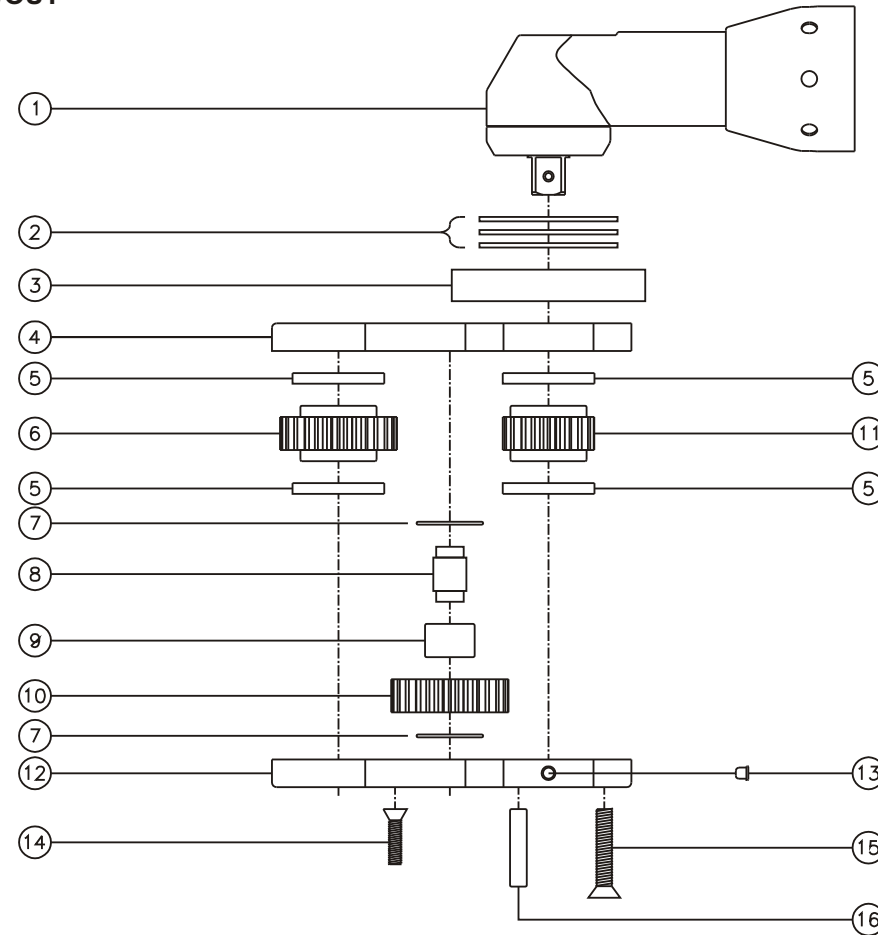

D & D PRODUCTION INC.

ASSEMBLY NO. 312024A

HEAD NO. 3482

CROWFOOT ASS'Y
Rev. A
04-09-01

2500 WILLIAMS DRIVE • WATERFORD, MI • 48328

PHONE : (248) 334-2112 • FAX : (248) 334-0062

SIDE VIEW

TOP VIEW

GEAR ASSEMBLY

PARTS BLOWOUT

ITEM	DESCRIPTION	PART NO.	ITEM	DESCRIPTION	PART NO.	ITEM	DESCRIPTION	PART NO.
1	Angle Head	A/C 10S	11	Drive Gear	201920-38SD			
2	Shim Set (3 pcs/set)	W-5043-048	12	Gear Housing (Bottom)	312024A-P			
3	Angle Head Adapter	HA-3511-50-10S	13	Grease Fitting	1877			
4	Gear Housing (Top)	312024A-H	14	Screw #1 (2)	S-810			
5	Bushing (4)	A-4375-M1	15	Screw #2 (4)	S-1016			
6	Socket Gear	202520-XX	16	Dowel Pin (2)	DP-1214			
7	Thrust Race (2)	TRA-512						
8	Idler Pin	IP-6620B						
9	Needle Bearing	B-66						
10	Idler Gear	202512						