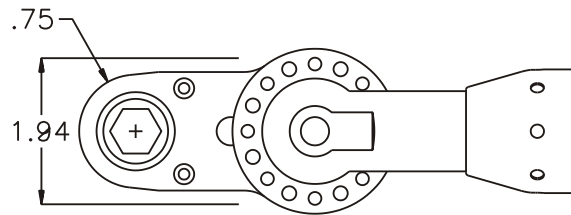

GEAR ASSEMBLY

PARTS BLOWOUT

ITEM	DESCRIPTION	PART NO.	ITEM	DESCRIPTION	PART NO.	ITEM	DESCRIPTION	PART NO.
1	Angle Head	A/C 10S	11	Drive Gear	201920-38SD			
2	Shim Set (3 pcs/set)	W-5043-048	12	Gear Housing (Bottom)	312024A-P			
3	Angle Head Adapter	HA-3511-50-10S	13	Grease Fitting	1877			
4	Gear Housing (Top)	312024A-H	14	Screw #1 (2)	S-810			
5	Bushing (4)	A-4375-M1	15	Screw #2 (4)	S-1016			
6	Socket Gear	202520-XX	16	Dowel Pin (2)	DP-1214			
7	Thrust Race (2)	TRA-512						
8	Idler Pin	IP-6620B						
9	Needle Bearing	B-66						
10	Idler Gear	202512						