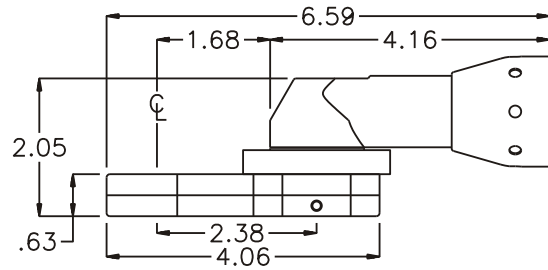

D & D PRODUCTION INC.

ASSEMBLY NO. 312024A

HEAD NO. 3482

CROWFOOT ASS'Y
Rev. A
04-09-01

2500 WILLIAMS DRIVE • WATERFORD, MI • 48328

PHONE : (248) 334-2112 • FAX : (248) 334-0062

SIDE VIEW