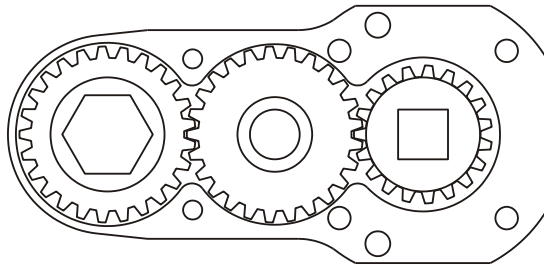

D & D PRODUCTION INC.

ASSEMBLY NO. 312024A

HEAD NO. 3482

CROWFOOT ASS'Y
Rev. A
04-09-01

2500 WILLIAMS DRIVE • WATERFORD, MI • 48328

PHONE : (248) 334-2112 • FAX : (248) 334-0062

SIDE VIEW

TOP VIEW

GEAR ASSEMBLY

PARTS BLOWOUT

ITEM	DESCRIPTION	PART NO.	ITEM	DESCRIPTION	PART NO.	ITEM	DESCRIPTION	PART NO.
1	Angle Head	A/C 10S	11	Drive Gear	201920-38SD			
2	Shim Set (3 pcs/set)	W-5043-048	12	Gear Housing (Bottom)	312024A-P			
3	Angle Head Adapter	HA-3511-50-10S	13	Grease Fitting	1877			
4	Gear Housing (Top)	312024A-H	14	Screw #1 (2)	S-810			
5	Bushing (4)	A-4375-M1	15	Screw #2 (4)	S-1016			
6	Socket Gear	202520-XX	16	Dowel Pin (2)	DP-1214			
7	Thrust Race (2)	TRA-512						
8	Idler Pin	IP-6620B						
9	Needle Bearing	B-66						
10	Idler Gear	202512						