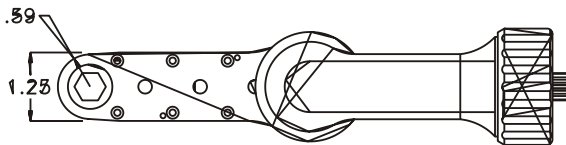

GEAR ASSEMBLY

PARTS BLOWOUT

ITEM	DESCRIPTION	PART NO.	ITEM	DESCRIPTION	PART NO.	ITEM	DESCRIPTION	PART NO.
1	Angle Head	Bosch	11	Grease Fitting	1877			
2	Angle Head Adapter	HA-432112	12	Screw (6)	S-606SH			
3	Gear Housing (Top)	312019A-3-H	13	Roll Pin (2)	RP-608			
4	Socket Gear	161620S2-XX	14	Shoulder Bolt (4)	SB-250208-M			
5	Thrust Race (6)	TRA-411						
6	Idler Gear (3)	161612S2						
7	Idler Pin (3)	IP-6620C						
8	Needle Bearing (3)	B-66						
9	Drive Gear	161612S2-SD						
10	Gear Housing (Bottom)	312019A-3-P						