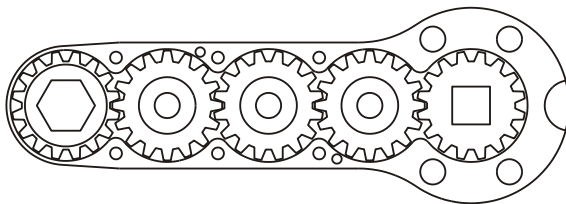

GEAR ASSEMBLY

PARTS BLOWOUT

ITEM	DESCRIPTION	PART NO.	ITEM	DESCRIPTION	PART NO.	ITEM	DESCRIPTION	PART NO.
1	Angle Head	Bosch	11	Grease Fitting	1877			
2	Angle Head Adapter	HA-432112	12	Screw (6)	S-606SH			
3	Gear Housing (Top)	312019A-3-H	13	Roll Pin (2)	RP-608			
4	Socket Gear	161620S2-XX	14	Shoulder Bolt (4)	SB-250208-M			
5	Thrust Race (6)	TRA-411						
6	Idler Gear (3)	161612S2						
7	Idler Pin (3)	IP-6620C						
8	Needle Bearing (3)	B-66						
9	Drive Gear	161612S2-SD						
10	Gear Housing (Bottom)	312019A-3-P						