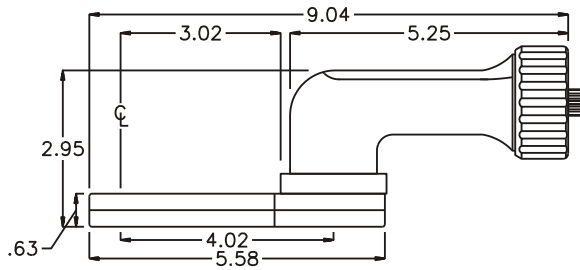

D & D PRODUCTION INC.

ASSEMBLY NO. 312019A-3

HEAD NO. 3480

CROWFOOT ASS'Y
Rev. C
02-14-01

2500 WILLIAMS DRIVE • WATERFORD, MI • 48328

PHONE : (248) 334-2112 • FAX : (248) 334-0062

SIDE VIEW

TOP VIEW

GEAR ASSEMBLY

PARTS BLOWOUT

ITEM	DESCRIPTION	PART NO.	ITEM	DESCRIPTION	PART NO.	ITEM	DESCRIPTION	PART NO.
1	Angle Head	Bosch	11	Grease Fitting	1877			
2	Angle Head Adapter	HA-432112	12	Screw (6)	S-606SH			
3	Gear Housing (Top)	312019A-3-H	13	Roll Pin (2)	RP-608			
4	Socket Gear	161620S2-XX	14	Shoulder Bolt (4)	SB-250208-M			
5	Thrust Race (6)	TRA-411						
6	Idler Gear (3)	161612S2						
7	Idler Pin (3)	IP-6620C						
8	Needle Bearing (3)	B-66						
9	Drive Gear	161612S2-SD						
10	Gear Housing (Bottom)	312019A-3-P						