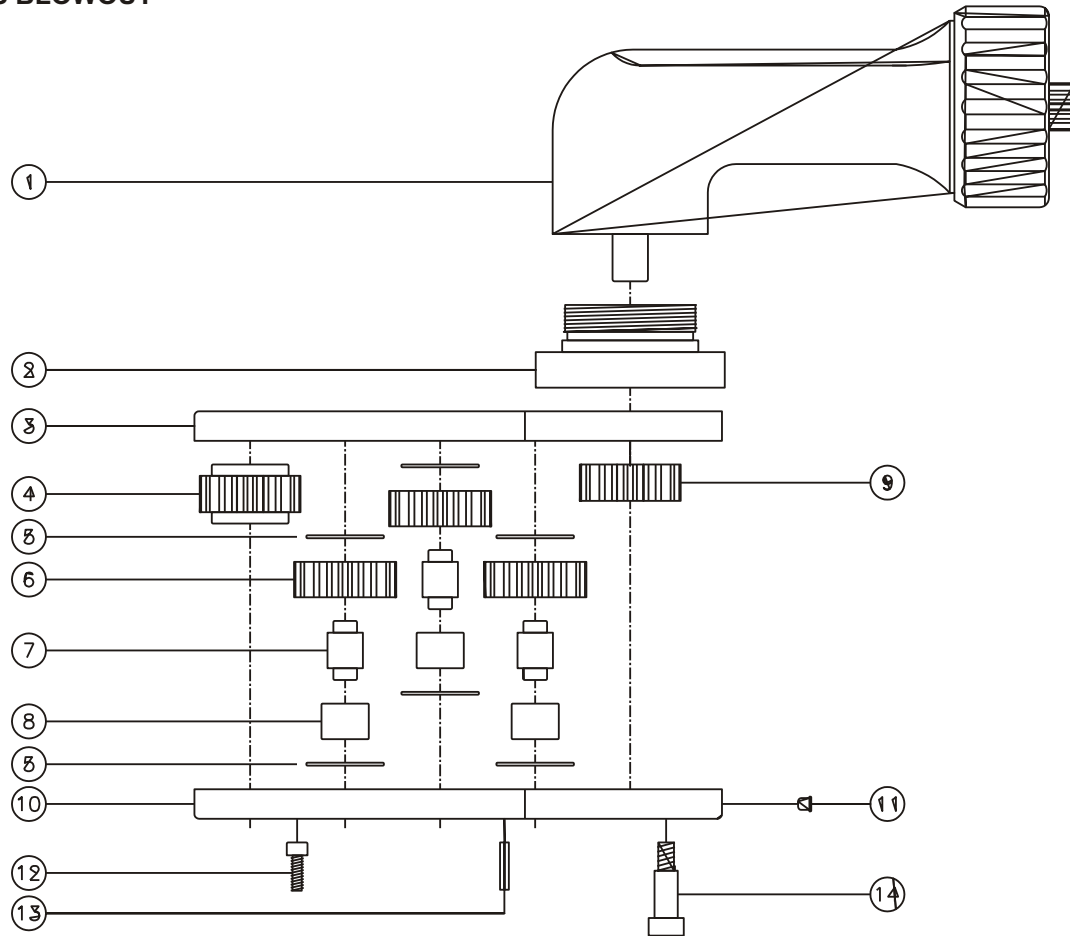

GEAR ASSEMBLY

PARTS BLOWOUT

ITEM	DESCRIPTION	PART NO.	ITEM	DESCRIPTION	PART NO.	ITEM	DESCRIPTION	PART NO.
1	Angle Head	Bosch	11	Grease Fitting	1877			
2	Angle Head Adapter	HA-432112	12	Screw (6)	S-606SH			
3	Gear Housing (Top)	312019A-3-H	13	Roll Pin (2)	RP-608			
4	Socket Gear	161620S2-XX	14	Shoulder Bolt (4)	SB-250208-M			
5	Thrust Race (6)	TRA-411						
6	Idler Gear (3)	161612S2						
7	Idler Pin (3)	IP-6620C						
8	Needle Bearing (3)	B-66						
9	Drive Gear	161612S2-SD						
10	Gear Housing (Bottom)	312019A-3-P						