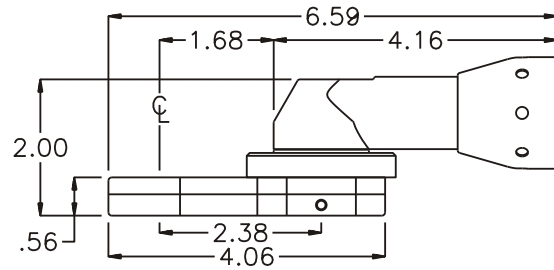

D & D PRODUCTION INC.

ASSEMBLY NO. 311824M

HEAD NO. 1552

CROWFOOT ASS'Y
Rev. A
03-28-01

2500 WILLIAMS DRIVE • WATERFORD, MI • 48328

PHONE : (248) 334-2112 • FAX : (248) 334-0062

SIDE VIEW

TOP VIEW

GEAR ASSEMBLY

PARTS BLOWOUT

ITEM	DESCRIPTION	PART NO.	ITEM	DESCRIPTION	PART NO.	ITEM	DESCRIPTION	PART NO.
1	Angle Head	A/C 10S	11	Gear Housing (Bottom)	311824M-P			
2	Angle Head Adapter	HA-3511-10S	12	Grease Fitting	1877			
3	Gear Housing (Top)	311824M-H	13	Screw #1 (2)	S-808			
4	Socket Gear	161918-XX	14	Screw #2 (4)	S-1012SH			
5	Thrust Race (2)	TRA-512	15	Dowel Pin (2)	DP-1214			
6	Idler Gear	161910						
7	Idler Pin	IP-6518						
8	Needle Bearing	B-65						
9	Bushing (2)	A-4375-M1						
10	Drive Gear	161917-SD						