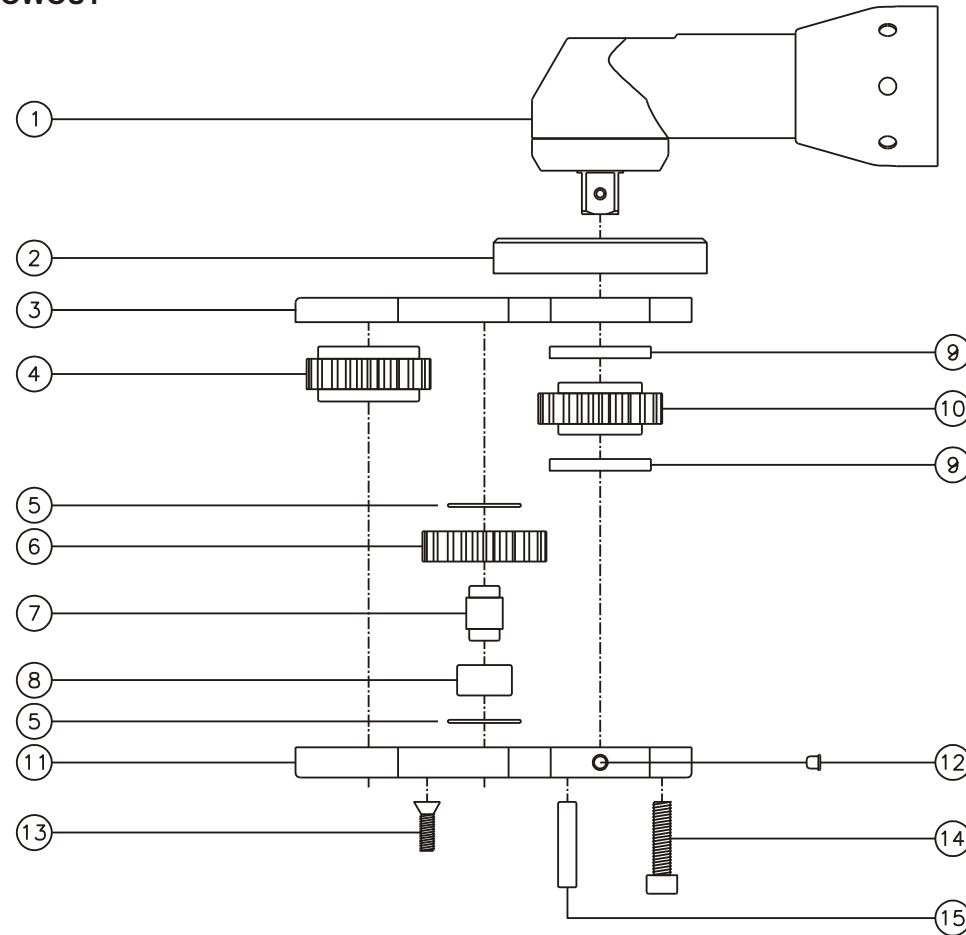

D & D PRODUCTION INC.

ASSEMBLY NO. 311824M

HEAD NO. 1552

CROWFOOT ASS'Y
Rev. A
03-28-01

2500 WILLIAMS DRIVE • WATERFORD, MI • 48328

PHONE : (248) 334-2112 • FAX : (248) 334-0062

SIDE VIEW

TOP VIEW

GEAR ASSEMBLY

PARTS BLOWOUT

ITEM	DESCRIPTION	PART NO.	ITEM	DESCRIPTION	PART NO.	ITEM	DESCRIPTION	PART NO.
1	Angle Head	A/C 10S	11	Gear Housing (Bottom)	311824M-P			
2	Angle Head Adapter	HA-3511-10S	12	Grease Fitting	1877			
3	Gear Housing (Top)	311824M-H	13	Screw #1 (2)	S-808			
4	Socket Gear	161918-XX	14	Screw #2 (4)	S-1012SH			
5	Thrust Race (2)	TRA-512	15	Dowel Pin (2)	DP-1214			
6	Idler Gear	161910						
7	Idler Pin	IP-6518						
8	Needle Bearing	B-65						
9	Bushing (2)	A-4375-M1						
10	Drive Gear	161917-SD						