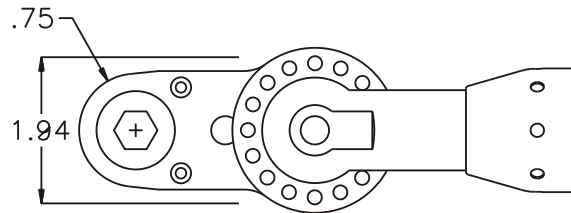

GEAR ASSEMBLY

PARTS BLOWOUT

ITEM	DESCRIPTION	PART NO.	ITEM	DESCRIPTION	PART NO.	ITEM	DESCRIPTION	PART NO.
1	Angle Head	A/C 10S	11	Gear Housing (Bottom)	311824M-P			
2	Angle Head Adapter	HA-3511-10S	12	Grease Fitting	1877			
3	Gear Housing (Top)	311824M-H	13	Screw #1 (2)	S-808			
4	Socket Gear	161918-XX	14	Screw #2 (4)	S-1012SH			
5	Thrust Race (2)	TRA-512	15	Dowel Pin (2)	DP-1214			
6	Idler Gear	161910						
7	Idler Pin	IP-6518						
8	Needle Bearing	B-65						
9	Bushing (2)	A-4375-M1						
10	Drive Gear	161917-SD						