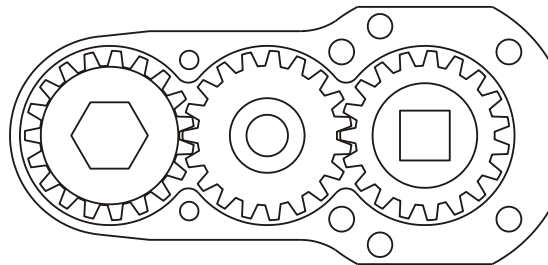

D & D PRODUCTION INC.

ASSEMBLY NO. 311824M

HEAD NO. 1552

CROWFOOT ASS'Y
Rev. A
03-28-01

2500 WILLIAMS DRIVE • WATERFORD, MI • 48328

PHONE : (248) 334-2112 • FAX : (248) 334-0062

SIDE VIEW

TOP VIEW

GEAR ASSEMBLY

PARTS BLOWOUT

ITEM	DESCRIPTION	PART NO.	ITEM	DESCRIPTION	PART NO.	ITEM	DESCRIPTION	PART NO.
1	Angle Head	A/C 10S	11	Gear Housing (Bottom)	311824M-P			
2	Angle Head Adapter	HA-3511-10S	12	Grease Fitting	1877			
3	Gear Housing (Top)	311824M-H	13	Screw #1 (2)	S-808			
4	Socket Gear	161918-XX	14	Screw #2 (4)	S-1012SH			
5	Thrust Race (2)	TRA-512	15	Dowel Pin (2)	DP-1214			
6	Idler Gear	161910						
7	Idler Pin	IP-6518						
8	Needle Bearing	B-65						
9	Bushing (2)	A-4375-M1						
10	Drive Gear	161917-SD						