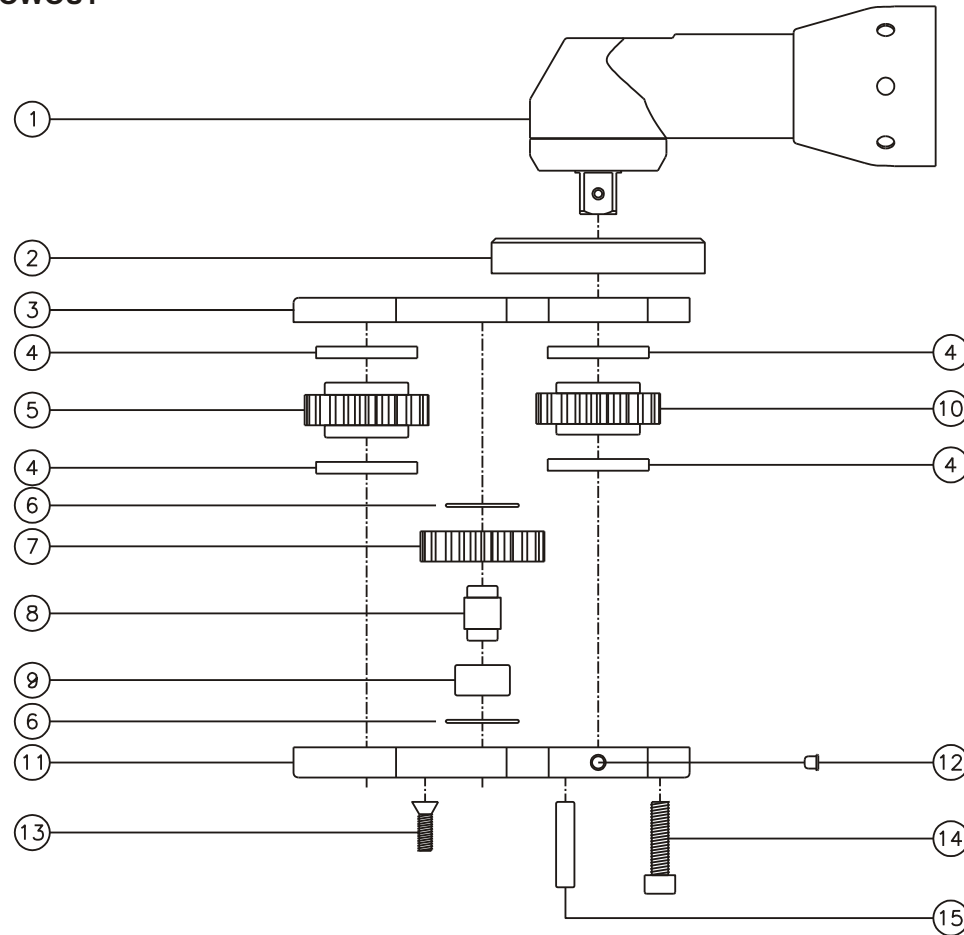

D & D PRODUCTION INC.

ASSEMBLY NO. 311824A

HEAD NO. 1550

CROWFOOT ASS'Y
Rev. A
03-28-01

2500 WILLIAMS DRIVE • WATERFORD, MI • 48328

PHONE : (248) 334-2112 • FAX : (248) 334-0062

SIDE VIEW

TOP VIEW

GEAR ASSEMBLY

PARTS BLOWOUT

ITEM	DESCRIPTION	PART NO.	ITEM	DESCRIPTION	PART NO.	ITEM	DESCRIPTION	PART NO.
1	Angle Head	A/C 10S	11	Gear Housing (Bottom)	311824A-P			
2	Angle Head Adapter	HA-3511-10S	12	Grease Fitting	1877			
3	Gear Housing (Top)	311824A-H	13	Screw #1 (2)	S-808			
4	Bushing (4)	A-4375-M1	14	Screw #2 (4)	S-1012SH			
5	Socket Gear	161918B-XX	15	Dowel Pin (2)	DP-1214			
6	Thrust Race (2)	TRA-512						
7	Idler Gear	161910						
8	Idler Pin	IP-6518						
9	Needle Bearing	B-65						
10	Drive Gear	161917-SD						