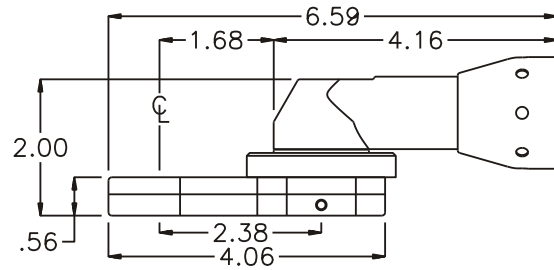

D & D PRODUCTION INC.

ASSEMBLY NO. 311824A

HEAD NO. 1550

CROWFOOT ASS'Y
Rev. A
03-28-01

2500 WILLIAMS DRIVE • WATERFORD, MI • 48328

PHONE : (248) 334-2112 • FAX : (248) 334-0062

SIDE VIEW

TOP VIEW

GEAR ASSEMBLY

PARTS BLOWOUT

ITEM	DESCRIPTION	PART NO.	ITEM	DESCRIPTION	PART NO.	ITEM	DESCRIPTION	PART NO.
1	Angle Head	A/C 10S	11	Gear Housing (Bottom)	311824A-P			
2	Angle Head Adapter	HA-3511-10S	12	Grease Fitting	1877			
3	Gear Housing (Top)	311824A-H	13	Screw #1 (2)	S-808			
4	Bushing (4)	A-4375-M1	14	Screw #2 (4)	S-1012SH			
5	Socket Gear	161918B-XX	15	Dowel Pin (2)	DP-1214			
6	Thrust Race (2)	TRA-512						
7	Idler Gear	161910						
8	Idler Pin	IP-6518						
9	Needle Bearing	B-65						
10	Drive Gear	161917-SD						