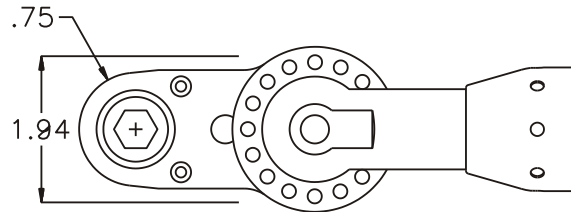

GEAR ASSEMBLY

PARTS BLOWOUT

ITEM	DESCRIPTION	PART NO.	ITEM	DESCRIPTION	PART NO.	ITEM	DESCRIPTION	PART NO.
1	Angle Head	A/C 10S	11	Gear Housing (Bottom)	311824A-P			
2	Angle Head Adapter	HA-3511-10S	12	Grease Fitting	1877			
3	Gear Housing (Top)	311824A-H	13	Screw #1 (2)	S-808			
4	Bushing (4)	A-4375-M1	14	Screw #2 (4)	S-1012SH			
5	Socket Gear	161918B-XX	15	Dowel Pin (2)	DP-1214			
6	Thrust Race (2)	TRA-512						
7	Idler Gear	161910						
8	Idler Pin	IP-6518						
9	Needle Bearing	B-65						
10	Drive Gear	161917-SD						