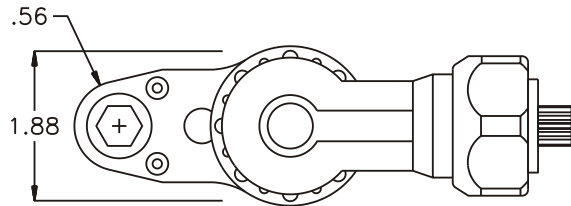

GEAR ASSEMBLY

PARTS BLOWOUT

ITEM	DESCRIPTION	PART NO.	ITEM	DESCRIPTION	PART NO.	ITEM	DESCRIPTION	PART NO.
1	Angle Head	53	11	Grease Fitting	1877			
2	Angle Head Adapter	HA-53C	12	Screw #1 (2)	S-616			
3	Gear Housing (Top)	303218A-H	13	Screw #2 (4)	S-616SH			
4	Socket Gear	201932-XX	14	Dowel Pin (3)	DP-1220			
5	Thrust Race (2)	TRA-815						
6	Idler Pin	IP-81032						
7	Needle Bearing	B-810						
8	Idler Gear	202222						
9	Drive Gear	202227-12SD						
10	Gear Housing (Bottom)	303218A-P						