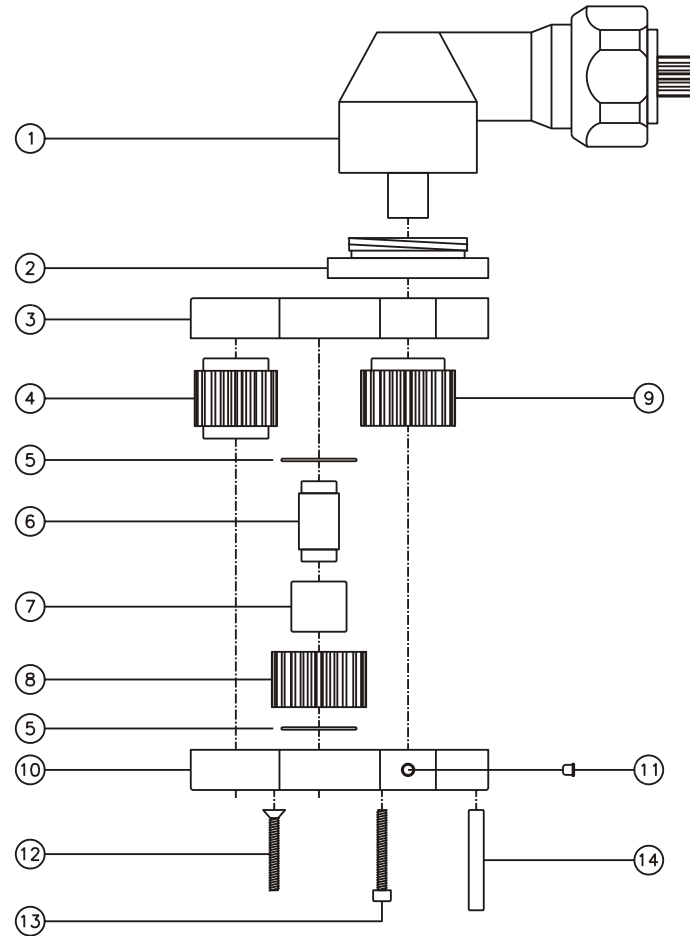

D & D PRODUCTION INC.®

ASSEMBLY NO. 303218A

HEAD NO. 1540

CROWFOOT ASS'Y
Rev. C
09-06-02

2500 WILLIAMS DRIVE • WATERFORD, MI • 48328

PHONE : (248) 334-2112 • FAX : (248) 334-0062

SIDE VIEW

TOP VIEW

GEAR ASSEMBLY

PARTS BLOWOUT

ITEM	DESCRIPTION	PART NO.	ITEM	DESCRIPTION	PART NO.	ITEM	DESCRIPTION	PART NO.
1	Angle Head	53	11	Grease Fitting	1877			
2	Angle Head Adapter	HA-53C	12	Screw #1 (2)	S-616			
3	Gear Housing (Top)	303218A-H	13	Screw #2 (4)	S-616SH			
4	Socket Gear	201932-XX	14	Dowel Pin (3)	DP-1220			
5	Thrust Race (2)	TRA-815						
6	Idler Pin	IP-81032						
7	Needle Bearing	B-810						
8	Idler Gear	202222						
9	Drive Gear	202227-12SD						
10	Gear Housing (Bottom)	303218A-P						