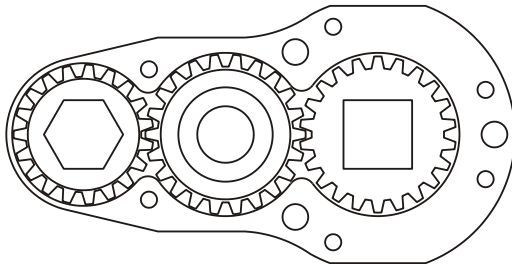

D & D PRODUCTION INC.®

ASSEMBLY NO. 303218A

HEAD NO. 1540

CROWFOOT ASS'Y
Rev. C
09-06-02

2500 WILLIAMS DRIVE • WATERFORD, MI • 48328

PHONE : (248) 334-2112 • FAX : (248) 334-0062

SIDE VIEW

TOP VIEW

GEAR ASSEMBLY

PARTS BLOWOUT

ITEM	DESCRIPTION	PART NO.	ITEM	DESCRIPTION	PART NO.	ITEM	DESCRIPTION	PART NO.
1	Angle Head	53	11	Grease Fitting	1877			
2	Angle Head Adapter	HA-53C	12	Screw #1 (2)	S-616			
3	Gear Housing (Top)	303218A-H	13	Screw #2 (4)	S-616SH			
4	Socket Gear	201932-XX	14	Dowel Pin (3)	DP-1220			
5	Thrust Race (2)	TRA-815						
6	Idler Pin	IP-81032						
7	Needle Bearing	B-810						
8	Idler Gear	202222						
9	Drive Gear	202227-12SD						
10	Gear Housing (Bottom)	303218A-P						