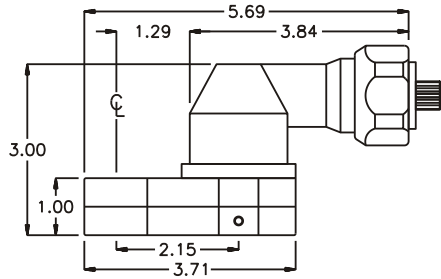

D & D PRODUCTION INC.®

ASSEMBLY NO. 303218A

HEAD NO. 1540

CROWFOOT ASS'Y
Rev. C
09-06-02

2500 WILLIAMS DRIVE • WATERFORD, MI • 48328

PHONE : (248) 334-2112 • FAX : (248) 334-0062

SIDE VIEW

TOP VIEW

GEAR ASSEMBLY

PARTS BLOWOUT

ITEM	DESCRIPTION	PART NO.	ITEM	DESCRIPTION	PART NO.	ITEM	DESCRIPTION	PART NO.
1	Angle Head	53	11	Grease Fitting	1877			
2	Angle Head Adapter	HA-53C	12	Screw #1 (2)	S-616			
3	Gear Housing (Top)	303218A-H	13	Screw #2 (4)	S-616SH			
4	Socket Gear	201932-XX	14	Dowel Pin (3)	DP-1220			
5	Thrust Race (2)	TRA-815						
6	Idler Pin	IP-81032						
7	Needle Bearing	B-810						
8	Idler Gear	202222						
9	Drive Gear	202227-12SD						
10	Gear Housing (Bottom)	303218A-P						