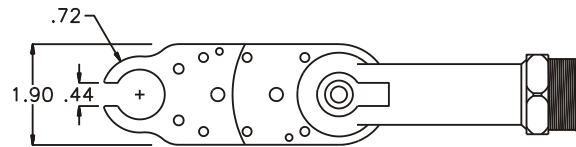

GEAR ASSEMBLY

PARTS BLOWOUT

ITEM	DESCRIPTION	PART NO.	ITEM	DESCRIPTION	PART NO.	ITEM	DESCRIPTION	PART NO.
1	Angle Head	A/C 36L	11	Lg. Needle Bearing	B-108	21	Bottom Plate	302823-1-P
2	Gear Housing	302823-1-H	12	Cam Gear	202224-C	22	Screw #1 (2)	S-814
3	Socket Gear	202228-1-XX	13	Pawl	0806-PS	23	Roll Pin #2 (2)	RP-814
4	Sm. Thrust Race (4)	TRA-010	14	Pawl Spring	CS-0404	24	Screw #2 (4)	S-817
5	Sm. Idler Gear (2)	201315	15	Cam Pin	IP-81234			
6	Sm. Idler Pin (2)	IP-61028	16	Needle Bearing	B-812			
7	Bearing Needles (28)	B-610-LM	17	Thrust Race	TRA-613			
8	Lg. Thrust Race (2)	TRA-916	18	Drive Gear	202520-S			
9	Lg. Idler Gear	202216	19	Roll Pin #1	RP-404			
10	Lg. Idler Pin	IP-10828	20	Grease Fitting	1885			