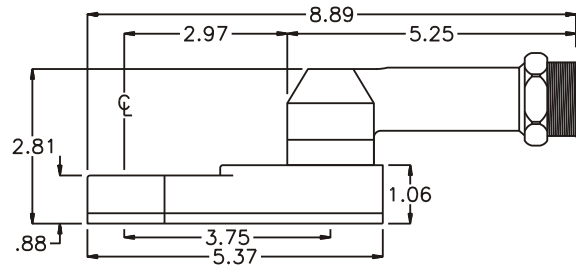

D & D PRODUCTION INC.

ASSEMBLY NO. 302823-1

HEAD NO. 8500

CROWFOOT ASS'Y
Rev. A
02-24-93

2500 WILLIAMS DRIVE • WATERFORD, MI • 48328

PHONE : (248) 334-2112 • FAX : (248) 334-0062

SIDE VIEW

TOP VIEW

GEAR ASSEMBLY

PARTS BLOWOUT

ITEM	DESCRIPTION	PART NO.	ITEM	DESCRIPTION	PART NO.	ITEM	DESCRIPTION	PART NO.
1	Angle Head	A/C 36L	11	Lg. Needle Bearing	B-108	21	Bottom Plate	302823-1-P
2	Gear Housing	302823-1-H	12	Cam Gear	202224-C	22	Screw #1 (2)	S-814
3	Socket Gear	202228-1-XX	13	Pawl	0806-PS	23	Roll Pin #2 (2)	RP-814
4	Sm. Thrust Race (4)	TRA-010	14	Pawl Spring	CS-0404	24	Screw #2 (4)	S-817
5	Sm. Idler Gear (2)	201315	15	Cam Pin	IP-81234			
6	Sm. Idler Pin (2)	IP-61028	16	Needle Bearing	B-812			
7	Bearing Needles (28)	B-610-LM	17	Thrust Race	TRA-613			
8	Lg. Thrust Race (2)	TRA-916	18	Drive Gear	202520-S			
9	Lg. Idler Gear	202216	19	Roll Pin #1	RP-404			
10	Lg. Idler Pin	IP-10828	20	Grease Fitting	1885			