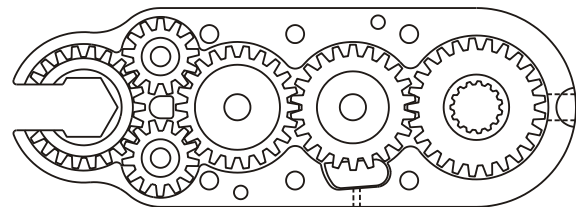

D & D PRODUCTION INC.

ASSEMBLY NO. 302823-1

HEAD NO. 8500

CROWFOOT ASS'Y
Rev. A
02-24-93

2500 WILLIAMS DRIVE • WATERFORD, MI • 48328

PHONE : (248) 334-2112 • FAX : (248) 334-0062

SIDE VIEW

TOP VIEW

GEAR ASSEMBLY

PARTS BLOWOUT

ITEM	DESCRIPTION	PART NO.	ITEM	DESCRIPTION	PART NO.	ITEM	DESCRIPTION	PART NO.
1	Angle Head	A/C 36L	11	Lg. Needle Bearing	B-108	21	Bottom Plate	302823-1-P
2	Gear Housing	302823-1-H	12	Cam Gear	202224-C	22	Screw #1 (2)	S-814
3	Socket Gear	202228-1-XX	13	Pawl	0806-PS	23	Roll Pin #2 (2)	RP-814
4	Sm. Thrust Race (4)	TRA-010	14	Pawl Spring	CS-0404	24	Screw #2 (4)	S-817
5	Sm. Idler Gear (2)	201315	15	Cam Pin	IP-81234			
6	Sm. Idler Pin (2)	IP-61028	16	Needle Bearing	B-812			
7	Bearing Needles (28)	B-610-LM	17	Thrust Race	TRA-613			
8	Lg. Thrust Race (2)	TRA-916	18	Drive Gear	202520-S			
9	Lg. Idler Gear	202216	19	Roll Pin #1	RP-404			
10	Lg. Idler Pin	IP-10828	20	Grease Fitting	1885			