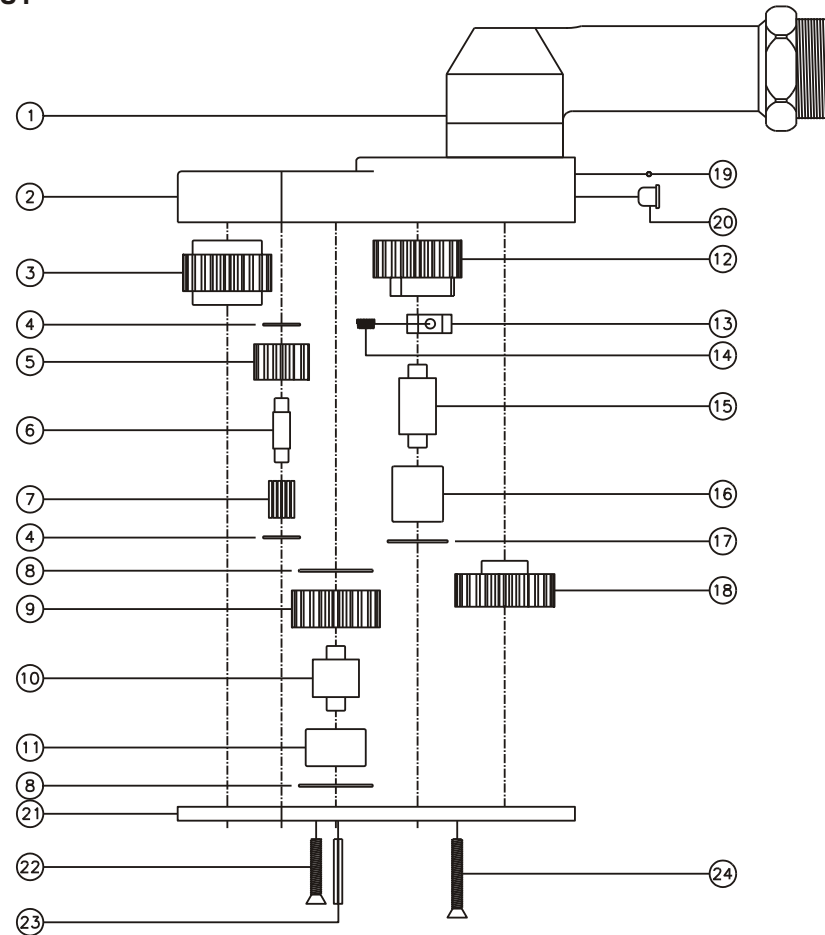

D & D PRODUCTION INC.

ASSEMBLY NO. 302823-1

HEAD NO. 8500

CROWFOOT ASS'Y
Rev. A
02-24-93

2500 WILLIAMS DRIVE • WATERFORD, MI • 48328

PHONE : (248) 334-2112 • FAX : (248) 334-0062

SIDE VIEW

TOP VIEW

GEAR ASSEMBLY

PARTS BLOWOUT

ITEM	DESCRIPTION	PART NO.	ITEM	DESCRIPTION	PART NO.	ITEM	DESCRIPTION	PART NO.
1	Angle Head	A/C 36L	11	Lg. Needle Bearing	B-108	21	Bottom Plate	302823-1-P
2	Gear Housing	302823-1-H	12	Cam Gear	202224-C	22	Screw #1 (2)	S-814
3	Socket Gear	202228-1-XX	13	Pawl	0806-PS	23	Roll Pin #2 (2)	RP-814
4	Sm. Thrust Race (4)	TRA-010	14	Pawl Spring	CS-0404	24	Screw #2 (4)	S-817
5	Sm. Idler Gear (2)	201315	15	Cam Pin	IP-81234			
6	Sm. Idler Pin (2)	IP-61028	16	Needle Bearing	B-812			
7	Bearing Needles (28)	B-610-LM	17	Thrust Race	TRA-613			
8	Lg. Thrust Race (2)	TRA-916	18	Drive Gear	202520-S			
9	Lg. Idler Gear	202216	19	Roll Pin #1	RP-404			
10	Lg. Idler Pin	IP-10828	20	Grease Fitting	1885			