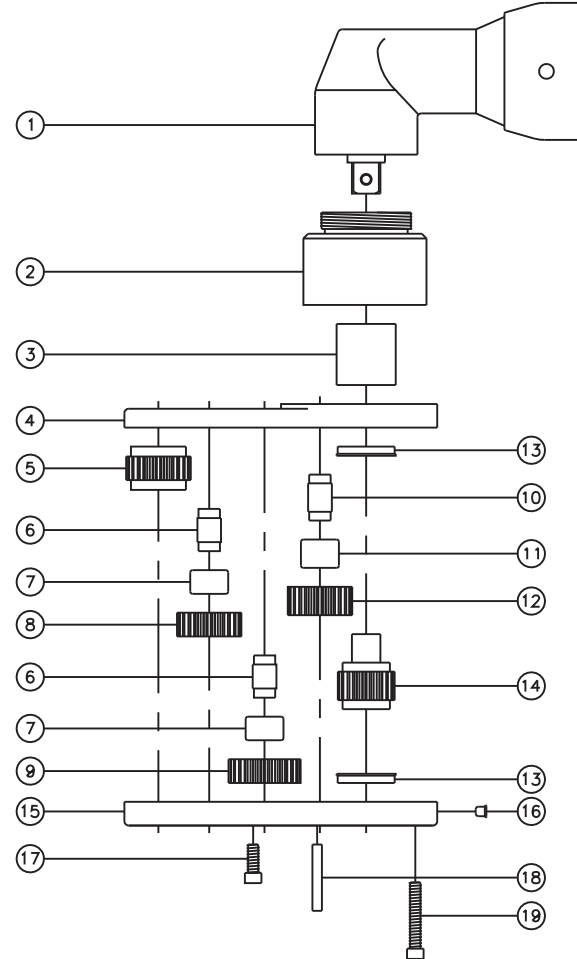

D & D PRODUCTION INC.®

ASSEMBLY NO. 301814H-3

HEAD NO. 1529

CROWFOOT ASS'Y
Rev. A
02-25-10

2500 WILLIAMS DRIVE • WATERFORD, MI • 48328

PHONE : (248) 334-2112

FAX : (248) 334-0062

SIDE VIEW

TOP VIEW

GEAR ASSEMBLY

PARTS BLOWOUT

ITEM	DESCRIPTION	PART NO.	ITEM	DESCRIPTION	PART NO.	ITEM	DESCRIPTION	PART NO.
1	Motor	QE6AT030PA4S06	11	Needle Bearing #2 (2)	B-56			
2	Angle Head Adapter	HA-2630-A4	12	Idler Gear #3 (2)	302412			
3	Drive Shaft	DS-062526	13	Bushing (2)	A-4008			
4	Gear Housing (Top)	301814H-3-H	14	Drive Gear	302132-38MSD			
5	Socket Gear	302418-XX	15	Gear Housing (Bottom)	301814H-3-P			
6	Idler Pin #1 (3)	IP-5518	16	Grease Fitting	1877			
7	Needle Bearing #1 (3)	B-55	17	Screw #1 (2)	S-606SH			
8	Idler Gear #1 (2)	302410	18	Dowel Pin (2)	DP-814			
9	Idler Gear #2	302710	19	Screw #2 (4)	S-614SH			
10	Idler Pin #2 (2)	IP-5520						