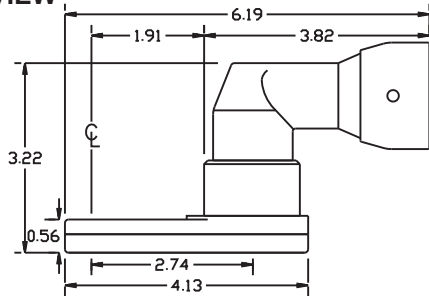

D & D PRODUCTION INC.®

ASSEMBLY NO. 301814H-3

HEAD NO. 1529

CROWFOOT ASS'Y
Rev. A
02-25-10

2500 WILLIAMS DRIVE • WATERFORD, MI • 48328

PHONE : (248) 334-2112

FAX : (248) 334-0062

SIDE VIEW

TOP VIEW

GEAR ASSEMBLY

PARTS BLOWOUT

ITEM	DESCRIPTION	PART NO.	ITEM	DESCRIPTION	PART NO.	ITEM	DESCRIPTION	PART NO.
1	Motor	QE6AT030PA4S06	11	Needle Bearing #2 (2)	B-56			
2	Angle Head Adapter	HA-2630-A4	12	Idler Gear #3 (2)	302412			
3	Drive Shaft	DS-062526	13	Bushing (2)	A-4008			
4	Gear Housing (Top)	301814H-3-H	14	Drive Gear	302132-38MSD			
5	Socket Gear	302418-XX	15	Gear Housing (Bottom)	301814H-3-P			
6	Idler Pin #1 (3)	IP-5518	16	Grease Fitting	1877			
7	Needle Bearing #1 (3)	B-55	17	Screw #1 (2)	S-606SH			
8	Idler Gear #1 (2)	302410	18	Dowel Pin (2)	DP-814			
9	Idler Gear #2	302710	19	Screw #2 (4)	S-614SH			
10	Idler Pin #2 (2)	IP-5520						