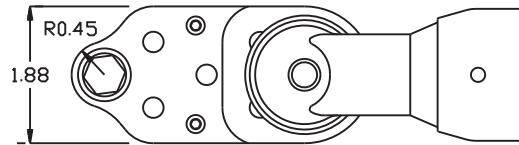

TOP VIEW

GEAR ASSEMBLY

PARTS BLOWOUT

ITEM	DESCRIPTION	PART NO.	ITEM	DESCRIPTION	PART NO.	ITEM	DESCRIPTION	PART NO.
1	Motor	QE6AT030PA4S06	11	Needle Bearing #2 (2)	B-56			
2	Angle Head Adapter	HA-2630-A4	12	Idler Gear #3 (2)	302412			
3	Drive Shaft	DS-062526	13	Bushing (2)	A-4008			
4	Gear Housing (Top)	301814H-3-H	14	Drive Gear	302132-38MSD			
5	Socket Gear	302418-XX	15	Gear Housing (Bottom)	301814H-3-P			
6	Idler Pin #1 (3)	IP-5518	16	Grease Fitting	1877			
7	Needle Bearing #1 (3)	B-55	17	Screw #1 (2)	S-606SH			
8	Idler Gear #1 (2)	302410	18	Dowel Pin (2)	DP-814			
9	Idler Gear #2	302710	19	Screw #2 (4)	S-614SH			
10	Idler Pin #2 (2)	IP-5520						