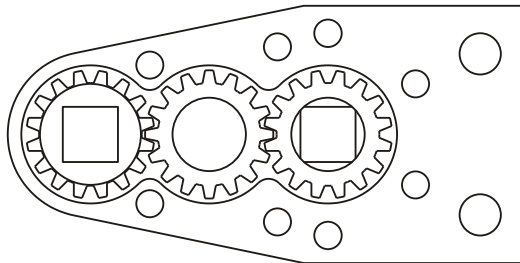

### SIDE VIEW

### PARTS BLOWOUT

ITEM	DESCRIPTION	PART NO.	ITEM	DESCRIPTION	PART NO.	ITEM	DESCRIPTION	PART NO.
1	Gear Housing (Top)	285218C-H	11	Drive Pin	TP-5724RH-S			
2	Snap Ring (2)	5100-25	12	Grease Fitting	1877			
3	Output Pin	TP-5730LH-S	13	Gear Housing (Bottom)	285218C-P			
4	Needle Bearing (2)	B-57	14	3/8" Square Driver	38DA-1			
5	Output Gear	201632-38FA	15	Roll Pin	RP-1210			
6	Idler Pin	IP-5928	16	Screw (6)	S-1008SH			
7	Needle Bearing	B-59	17	Dowel Pin (2)	DP-1208			
8	Idler Gear	201618						
9	Needle Bearing	B-116						
10	Drive Gear	201631-SD						