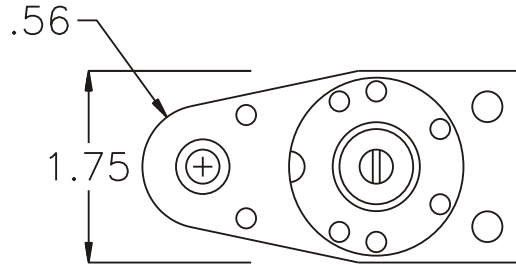

D & D PRODUCTION INC.

ASSEMBLY NO. 285218C

HEAD NO. 1479

CROWFOOT ASS'Y
Rev. A
08-10-01

2500 WILLIAMS DRIVE • WATERFORD, MI • 48328

PHONE : (248) 334-2112 • FAX : (248) 334-0062

SIDE VIEW

TOP VIEW

GEAR ASSEMBLY

PARTS BLOWOUT

ITEM	DESCRIPTION	PART NO.	ITEM	DESCRIPTION	PART NO.	ITEM	DESCRIPTION	PART NO.
1	Gear Housing (Top)	285218C-H	11	Drive Pin	TP-5724RH-S			
2	Snap Ring (2)	5100-25	12	Grease Fitting	1877			
3	Output Pin	TP-5730LH-S	13	Gear Housing (Bottom)	285218C-P			
4	Needle Bearing (2)	B-57	14	3/8" Square Driver	38DA-1			
5	Output Gear	201632-38FA	15	Roll Pin	RP-1210			
6	Idler Pin	IP-5928	16	Screw (6)	S-1008SH			
7	Needle Bearing	B-59	17	Dowel Pin (2)	DP-1208			
8	Idler Gear	201618						
9	Needle Bearing	B-116						
10	Drive Gear	201631-SD