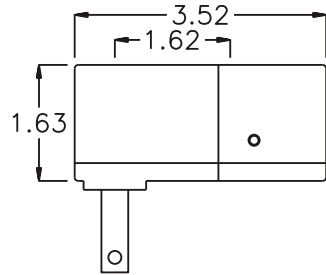

D & D PRODUCTION INC.

ASSEMBLY NO. 285218C

HEAD NO. 1479

CROWFOOT ASS'Y
Rev. A
08-10-01

2500 WILLIAMS DRIVE • WATERFORD, MI • 48328

PHONE : (248) 334-2112 • FAX : (248) 334-0062

SIDE VIEW