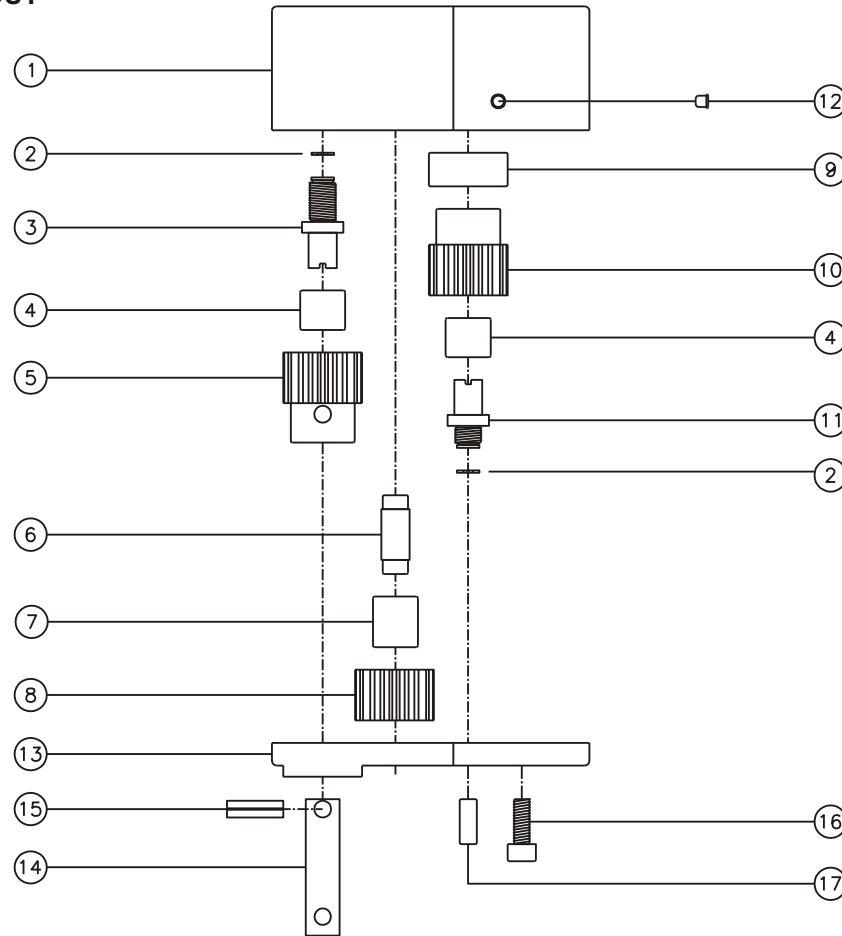

# ASSEMBLY NO. 285218C

### SIDE VIEW

### TOP VIEW

### PARTS BLOWOUT

ITEM	DESCRIPTION	PART NO.	ITEM	DESCRIPTION	PART NO.	ITEM	DESCRIPTION	PART NO.
1	Gear Housing (Top)	285218C-H	11	Drive Pin	TP-5724RH-S			
2	Snap Ring (2)	5100-25	12	Grease Fitting	1877			
3	Output Pin	TP-5730LH-S	13	Gear Housing (Bottom)	285218C-P			
4	Needle Bearing (2)	B-57	14	3/8" Square Driver	38DA-1			
5	Output Gear	201632-38FA	15	Roll Pin	RP-1210			
6	Idler Pin	IP-5928	16	Screw (6)	S-1008SH			
7	Needle Bearing	B-59	17	Dowel Pin (2)	DP-1208			
8	Idler Gear	201618						
9	Needle Bearing	B-116						
10	Drive Gear	201631-SD						