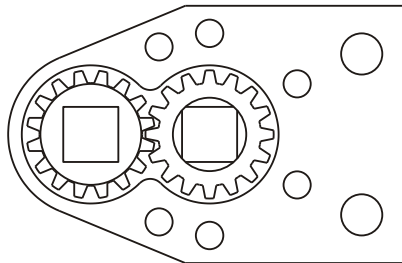

# ASSEMBLY NO. 285218B

## HEAD NO. 1477

CROWFOOT ASS'Y  
Rev. D  
06-26-01

2500 WILLIAMS DRIVE • WATERFORD, MI • 48328

PHONE : (248) 334-2112 • FAX : (248) 334-0062

SIDE VIEW

TOP VIEW

GEAR ASSEMBLY

PARTS BLOWOUT

ITEM	DESCRIPTION	PART NO.	ITEM	DESCRIPTION	PART NO.	ITEM	DESCRIPTION	PART NO.
1	Gear Housing (Top)	285218B-H	11	3/8" Square Driver	38DA			
2	Snap Ring (2)	5100-25	12	Roll Pin	RP-1210			
3	Output Pin	TP-5730LH-S	13	Plug	R-14			
4	Needle Bearing (2)	B-57	14	Spring	#32			
5	Output Gear	201632-38FA	15	Pin	R-15			
6	Needle Bearing	B-116	16	Screw (4)	S-1008SH			
7	Drive Gear	201631-SD	17	Dowel Pin (2)	DP-1208			
8	Drive Pin	TP-5724LH-S						
9	Grease Fitting	1877						
10	Gear Housing (Bottom)	285218B-P						