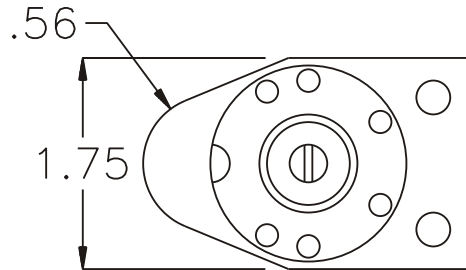

## HEAD NO. 1477

CROWFOOT ASS'Y  
Rev. D  
06-26-01

2500 WILLIAMS DRIVE • WATERFORD, MI • 48328

PHONE : (248) 334-2112 • FAX : (248) 334-0062

SIDE VIEW

TOP VIEW

GEAR ASSEMBLY

PARTS BLOWOUT

ITEM	DESCRIPTION	PART NO.	ITEM	DESCRIPTION	PART NO.	ITEM	DESCRIPTION	PART NO.
1	Gear Housing (Top)	285218B-H	11	3/8" Square Driver	38DA			
2	Snap Ring (2)	5100-25	12	Roll Pin	RP-1210			
3	Output Pin	TP-5730LH-S	13	Plug	R-14			
4	Needle Bearing (2)	B-57	14	Spring	#32			
5	Output Gear	201632-38FA	15	Pin	R-15			
6	Needle Bearing	B-116	16	Screw (4)	S-1008SH			
7	Drive Gear	201631-SD	17	Dowel Pin (2)	DP-1208			
8	Drive Pin	TP-5724LH-S						
9	Grease Fitting	1877						
10	Gear Housing (Bottom)	285218B-P						