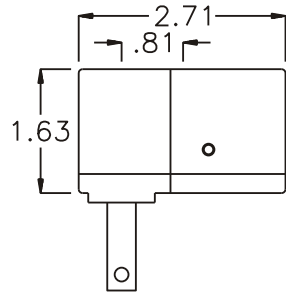

# ASSEMBLY NO. 285218B

## HEAD NO. 1477

CROWFOOT ASS'Y  
Rev. D  
06-26-01

2500 WILLIAMS DRIVE • WATERFORD, MI • 48328

PHONE : (248) 334-2112 • FAX : (248) 334-0062

SIDE VIEW

TOP VIEW

GEAR ASSEMBLY

PARTS BLOWOUT

ITEM	DESCRIPTION	PART NO.	ITEM	DESCRIPTION	PART NO.	ITEM	DESCRIPTION	PART NO.
1	Gear Housing (Top)	285218B-H	11	3/8" Square Driver	38DA			
2	Snap Ring (2)	5100-25	12	Roll Pin	RP-1210			
3	Output Pin	TP-5730LH-S	13	Plug	R-14			
4	Needle Bearing (2)	B-57	14	Spring	#32			
5	Output Gear	201632-38FA	15	Pin	R-15			
6	Needle Bearing	B-116	16	Screw (4)	S-1008SH			
7	Drive Gear	201631-SD	17	Dowel Pin (2)	DP-1208			
8	Drive Pin	TP-5724LH-S						
9	Grease Fitting	1877						
10	Gear Housing (Bottom)	285218B-P						