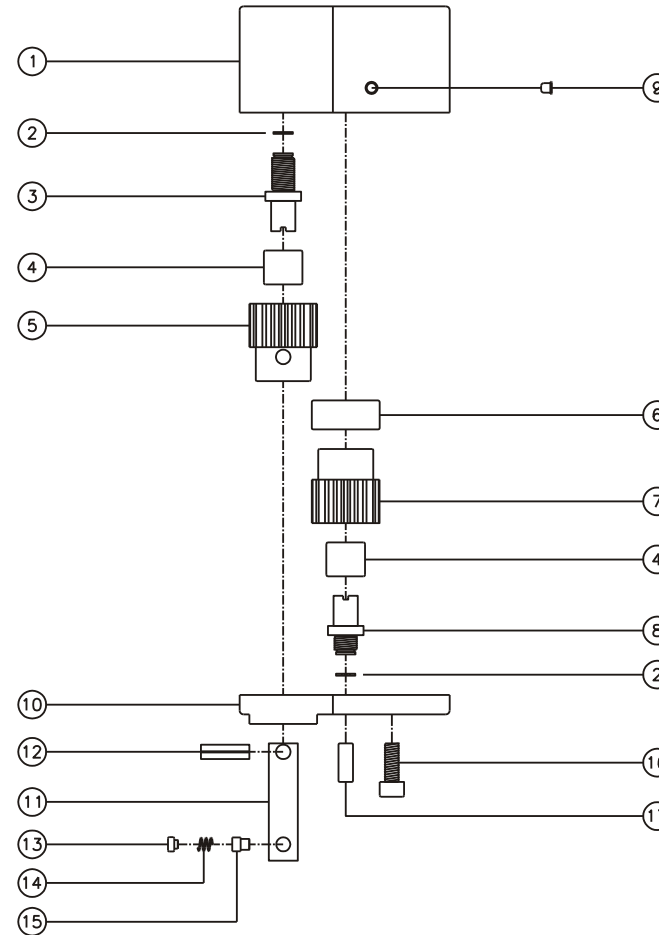

# ASSEMBLY NO. 285218B

## HEAD NO. 1477

CROWFOOT ASS'Y  
Rev. D  
06-26-01

2500 WILLIAMS DRIVE • WATERFORD, MI • 48328

PHONE : (248) 334-2112 • FAX : (248) 334-0062

SIDE VIEW

TOP VIEW

GEAR ASSEMBLY

PARTS BLOWOUT

ITEM	DESCRIPTION	PART NO.	ITEM	DESCRIPTION	PART NO.	ITEM	DESCRIPTION	PART NO.
1	Gear Housing (Top)	285218B-H	11	3/8" Square Driver	38DA			
2	Snap Ring (2)	5100-25	12	Roll Pin	RP-1210			
3	Output Pin	TP-5730LH-S	13	Plug	R-14			
4	Needle Bearing (2)	B-57	14	Spring	#32			
5	Output Gear	201632-38FA	15	Pin	R-15			
6	Needle Bearing	B-116	16	Screw (4)	S-1008SH			
7	Drive Gear	201631-SD	17	Dowel Pin (2)	DP-1208			
8	Drive Pin	TP-5724LH-S						
9	Grease Fitting	1877						
10	Gear Housing (Bottom)	285218B-P						