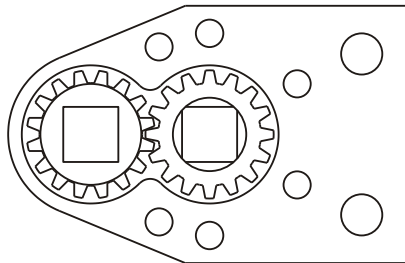

### SIDE VIEW

### PARTS BLOWOUT

ITEM	DESCRIPTION	PART NO.	ITEM	DESCRIPTION	PART NO.	ITEM	DESCRIPTION	PART NO.
1	Gear Housing (Top)	285218B-H	11	3/8" Square Driver	38DA-1			
2	Snap Ring (2)	5100-25	12	Roll Pin	RP-1210			
3	Output Pin	TP-5730LH-S	13	Screw (4)	S-1008SH			
4	Needle Bearing (2)	B-57	14	Dowel Pin (2)	DP-1208			
5	Output Gear	201632-38FA						
6	Needle Bearing	B-116						
7	Drive Gear	201631-SD						
8	Drive Pin	TP-5724LH-S						
9	Grease Fitting	1877						
10	Gear Housing (Bottom)	285218B-P						