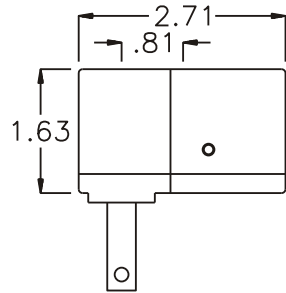

### SIDE VIEW

### PARTS BLOWOUT

ITEM	DESCRIPTION	PART NO.	ITEM	DESCRIPTION	PART NO.	ITEM	DESCRIPTION	PART NO.
1	Gear Housing (Top)	285218B-H	11	3/8" Square Driver	38DA-1			
2	Snap Ring (2)	5100-25	12	Roll Pin	RP-1210			
3	Output Pin	TP-5730LH-S	13	Screw (4)	S-1008SH			
4	Needle Bearing (2)	B-57	14	Dowel Pin (2)	DP-1208			
5	Output Gear	201632-38FA						
6	Needle Bearing	B-116						
7	Drive Gear	201631-SD						
8	Drive Pin	TP-5724LH-S						
9	Grease Fitting	1877						
10	Gear Housing (Bottom)	285218B-P						