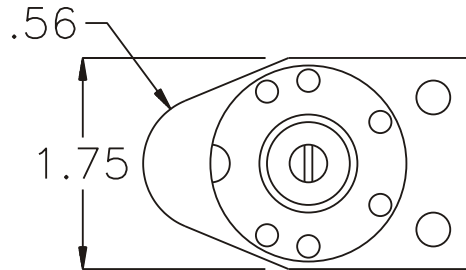

D & D PRODUCTION INC.

ASSEMBLY NO. 285218B

HEAD NO. 1476

CROWFOOT ASS'Y
Rev. A
08-07-01

2500 WILLIAMS DRIVE • WATERFORD, MI • 48328

PHONE : (248) 334-2112 • FAX : (248) 334-0062

SIDE VIEW

TOP VIEW

GEAR ASSEMBLY

PARTS BLOWOUT

ITEM	DESCRIPTION	PART NO.	ITEM	DESCRIPTION	PART NO.	ITEM	DESCRIPTION	PART NO.
1	Gear Housing (Top)	285218B-H	11	3/8" Square Driver	38DA-1			
2	Snap Ring (2)	5100-25	12	Roll Pin	RP-1210			
3	Output Pin	TP-5730LH-S	13	Screw (4)	S-1008SH			
4	Needle Bearing (2)	B-57	14	Dowel Pin (2)	DP-1208			
5	Output Gear	201632-38FA						
6	Needle Bearing	B-116						
7	Drive Gear	201631-SD						
8	Drive Pin	TP-5724LH-S						
9	Grease Fitting	1877						
10	Gear Housing (Bottom)	285218B-P