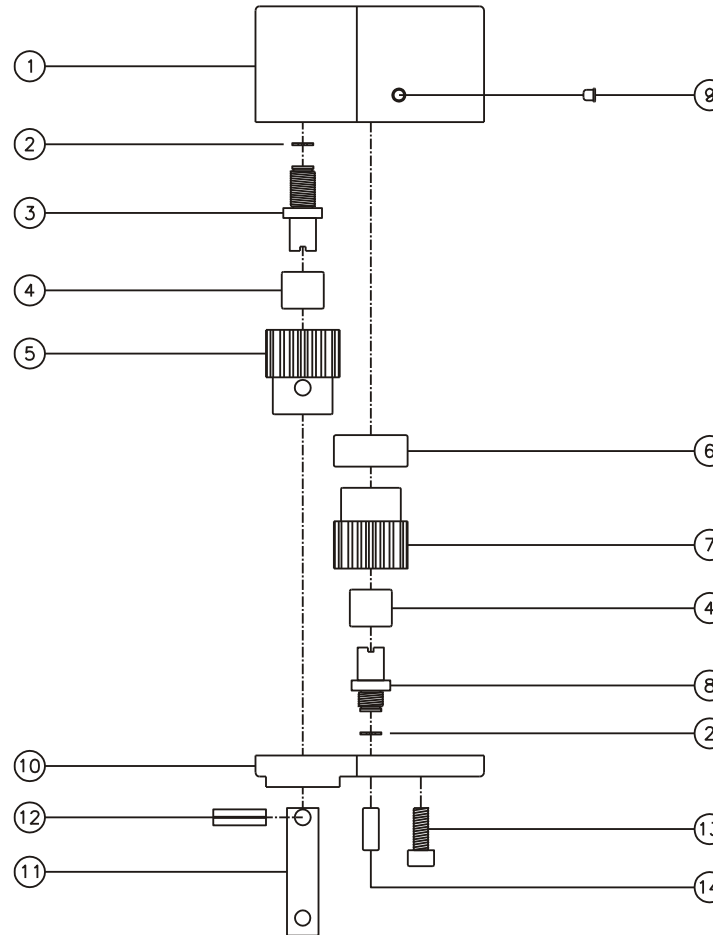

# ASSEMBLY NO. 285218B

### SIDE VIEW

### TOP VIEW

### PARTS BLOWOUT

ITEM	DESCRIPTION	PART NO.	ITEM	DESCRIPTION	PART NO.	ITEM	DESCRIPTION	PART NO.
1	Gear Housing (Top)	285218B-H	11	3/8" Square Driver	38DA-1			
2	Snap Ring (2)	5100-25	12	Roll Pin	RP-1210			
3	Output Pin	TP-5730LH-S	13	Screw (4)	S-1008SH			
4	Needle Bearing (2)	B-57	14	Dowel Pin (2)	DP-1208			
5	Output Gear	201632-38FA						
6	Needle Bearing	B-116						
7	Drive Gear	201631-SD						
8	Drive Pin	TP-5724LH-S						
9	Grease Fitting	1877						
10	Gear Housing (Bottom)	285218B-P						