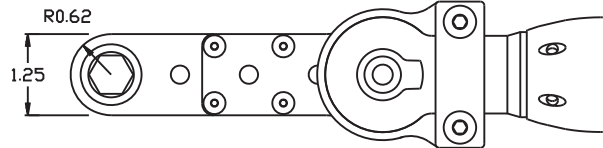

ASSEMBLY NO. 283020-3

HEAD NO. 1521

CROWFOOT ASS'Y
Rev. A
06-16-10

2500 WILLIAMS DRIVE • WATERFORD, MI • 48328

PHONE : (248) 334-2112 • FAX : (248) 334-0062

SIDE VIEW

TOP VIEW

GEAR ASSEMBLY

PARTS BLOWOUT

ITEM	DESCRIPTION	PART NO.	ITEM	DESCRIPTION	PART NO.	ITEM	DESCRIPTION	PART NO.
1	Screw #1 (2)	S-516SH	11	Needle Bearing (3)	B-59	21	Screw #3 (4)	S-620SH
2	Yoke	FA-4019MC-ST61-13	12	Small Idler Gear	161622B	22	Dowel Pin #2 (3)	DP-1224
3	Angle Head	ETV ST61-100-13	13	Thrust Race #2 (4)	TRB-512M			
4	Drive Shaft	DS-123231	14	Large Idler Pin (2)	IP-5934			
5	Adapter	FA-2836B-ST61-13	15	Large Idler Gear (2)	161626			
6	Screw #2 (4)	S-814	16	Dowel Pin #1 (2)	DP-1006			
7	Gear Housing (Top)	283020-3-H	17	Bushing (2)	A-5508B			
8	Socket Gear	161630-XX	18	Drive Gear	161448-12MSD			
9	Thrust Race #1 (2)	TRA-512M1	19	Gear Housing (Bottom)	283020-3-P			
10	Small Idler Pin	IP-5930B	20	Grease Fitting	1877			