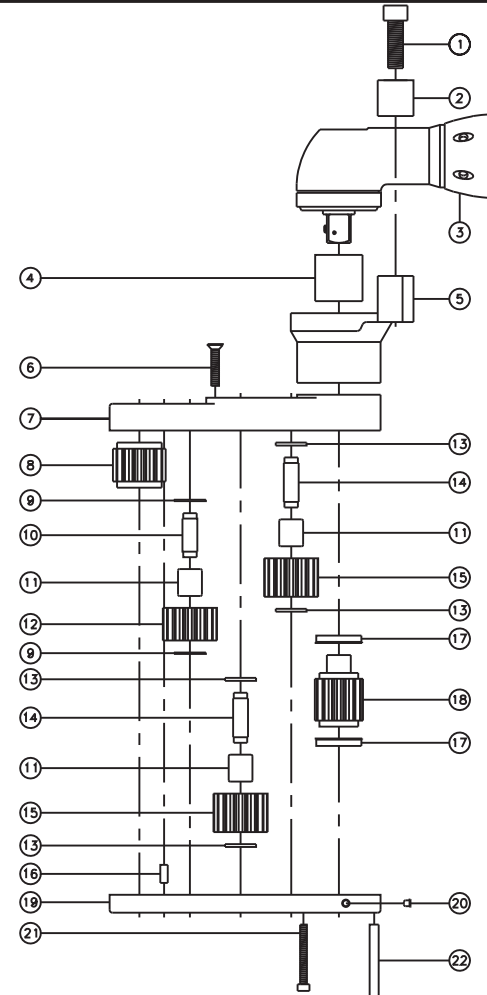

ASSEMBLY NO. 283020-3

HEAD NO. 1521

CROWFOOT ASS'Y
Rev. A
06-16-10

2500 WILLIAMS DRIVE • WATERFORD, MI • 48328

PHONE : (248) 334-2112 • FAX : (248) 334-0062

SIDE VIEW

TOP VIEW

GEAR ASSEMBLY

PARTS BLOWOUT

ITEM	DESCRIPTION	PART NO.	ITEM	DESCRIPTION	PART NO.	ITEM	DESCRIPTION	PART NO.
1	Screw #1 (2)	S-516SH	11	Needle Bearing (3)	B-59	21	Screw #3 (4)	S-620SH
2	Yoke	FA-4019MC-ST61-13	12	Small Idler Gear	161622B	22	Dowel Pin #2 (3)	DP-1224
3	Angle Head	ETV ST61-100-13	13	Thrust Race #2 (4)	TRB-512M			
4	Drive Shaft	DS-123231	14	Large Idler Pin (2)	IP-5934			
5	Adapter	FA-2836B-ST61-13	15	Large Idler Gear (2)	161626			
6	Screw #2 (4)	S-814	16	Dowel Pin #1 (2)	DP-1006			
7	Gear Housing (Top)	283020-3-H	17	Bushing (2)	A-5508B			
8	Socket Gear	161630-XX	18	Drive Gear	161448-12MSD			
9	Thrust Race #1 (2)	TRA-512M1	19	Gear Housing (Bottom)	283020-3-P			
10	Small Idler Pin	IP-5930B	20	Grease Fitting	1877			