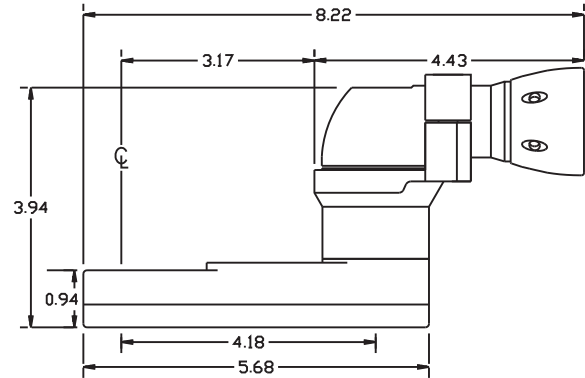

ASSEMBLY NO. 283020-3

HEAD NO. 1521

CROWFOOT ASS'Y
Rev. A
06-16-10

2500 WILLIAMS DRIVE • WATERFORD, MI • 48328

PHONE : (248) 334-2112 • FAX : (248) 334-0062

SIDE VIEW

TOP VIEW

GEAR ASSEMBLY

PARTS BLOWOUT

ITEM	DESCRIPTION	PART NO.	ITEM	DESCRIPTION	PART NO.	ITEM	DESCRIPTION	PART NO.
1	Screw #1 (2)	S-516SH	11	Needle Bearing (3)	B-59	21	Screw #3 (4)	S-620SH
2	Yoke	FA-4019MC-ST61-13	12	Small Idler Gear	161622B	22	Dowel Pin #2 (3)	DP-1224
3	Angle Head	ETV ST61-100-13	13	Thrust Race #2 (4)	TRB-512M			
4	Drive Shaft	DS-123231	14	Large Idler Pin (2)	IP-5934			
5	Adapter	FA-2836B-ST61-13	15	Large Idler Gear (2)	161626			
6	Screw #2 (4)	S-814	16	Dowel Pin #1 (2)	DP-1006			
7	Gear Housing (Top)	283020-3-H	17	Bushing (2)	A-5508B			
8	Socket Gear	161630-XX	18	Drive Gear	161448-12MSD			
9	Thrust Race #1 (2)	TRA-512M1	19	Gear Housing (Bottom)	283020-3-P			
10	Small Idler Pin	IP-5930B	20	Grease Fitting	1877			