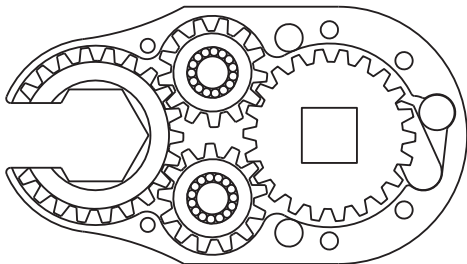

GEAR ASSEMBLY

PARTS BLOWOUT

ITEM	DESCRIPTION	PART NO.	ITEM	DESCRIPTION	PART NO.	ITEM	DESCRIPTION	PART NO.
1	Motor	48EA58AM3	11	Drive Cam Gear	202223-38SDC			
2	Angle Head Adapter	HA-2809B-AM3	12	Gear Housing (Bottom)	282821-00-P			
3	Gear Housing (Top)	282821-00-H	13	Grease Fitting	1877			
4	Socket Gear	202228-1-66BH	14	Screw #1 (2)	S-412SH			
5	Thrust Race (4)	W-1135-027	15	Dowel Pin (2)	DP-1220			
6	Idler Pin (2)	IP-0728	16	Screw #2 (4)	S-618SH			
7	Bearing Needles (30)	LR15M98						
8	Idler Gear (2)	201314						
9	Pawl	0806-RPS-P						
10	Pawl Spring	RSS-0812						