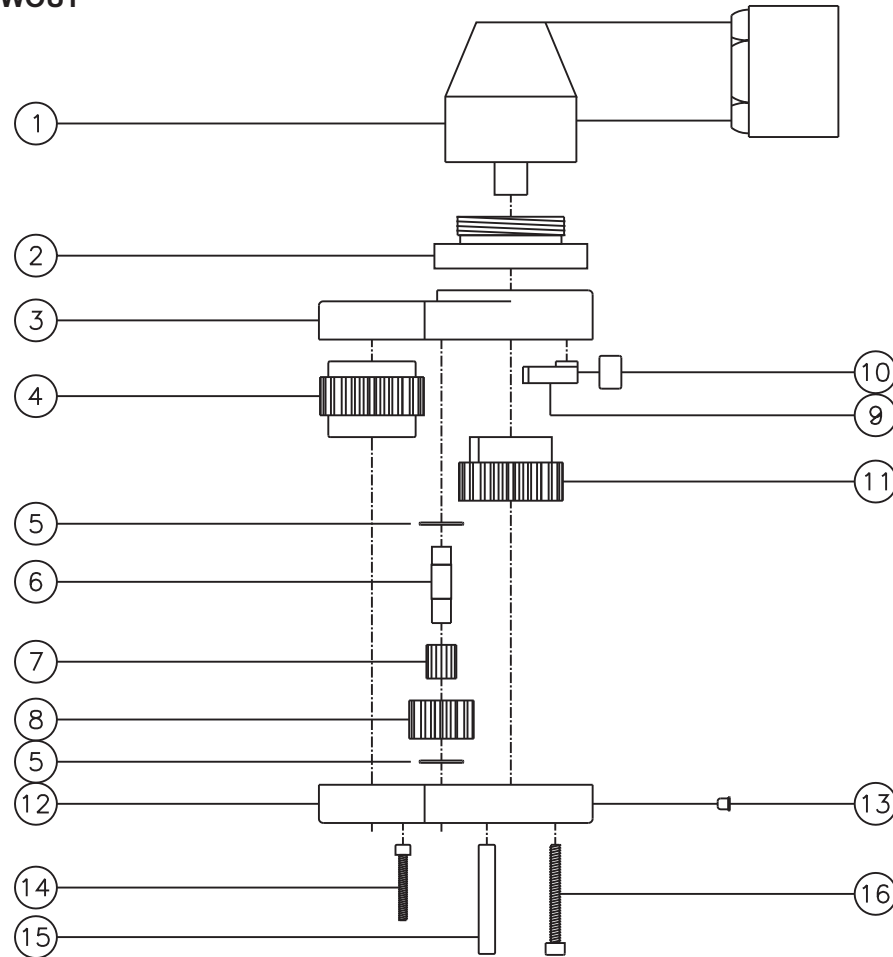

D & D PRODUCTION INC.

ASSEMBLY NO. 282821-00-66BH-CW

HEAD NO. 8442R

TUBENUT ASS'Y
Rev. A
07-09-10

2500 WILLIAMS DRIVE • WATERFORD, MI • 48328

PHONE : (248) 334-2112 • FAX : (248) 334-0062

SIDE VIEW

TOP VIEW

GEAR ASSEMBLY

PARTS BLOWOUT

ITEM	DESCRIPTION	PART NO.	ITEM	DESCRIPTION	PART NO.	ITEM	DESCRIPTION	PART NO.
1	Motor	48EA58AM3	11	Drive Cam Gear	202223-38SDC			
2	Angle Head Adapter	HA-2809B-AM3	12	Gear Housing (Bottom)	282821-00-P			
3	Gear Housing (Top)	282821-00-H	13	Grease Fitting	1877			
4	Socket Gear	202228-1-66BH	14	Screw #1 (2)	S-412SH			
5	Thrust Race (4)	W-1135-027	15	Dowel Pin (2)	DP-1220			
6	Idler Pin (2)	IP-0728	16	Screw #2 (4)	S-618SH			
7	Bearing Needles (30)	LR15M98						
8	Idler Gear (2)	201314						
9	Pawl	0806-RPS-P						
10	Pawl Spring	RSS-0812						