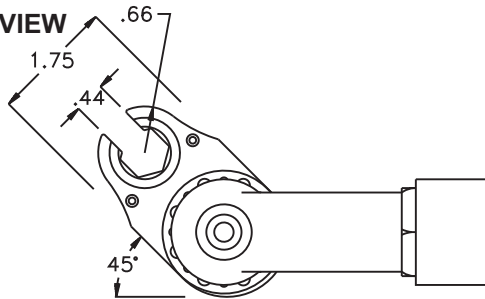

GEAR ASSEMBLY

PARTS BLOWOUT

ITEM	DESCRIPTION	PART NO.	ITEM	DESCRIPTION	PART NO.	ITEM	DESCRIPTION	PART NO.
1	Motor	48EA58AM3	11	Drive Cam Gear	202223-38SDC			
2	Angle Head Adapter	HA-2809B-AM3	12	Gear Housing (Bottom)	282821-00-P			
3	Gear Housing (Top)	282821-00-H	13	Grease Fitting	1877			
4	Socket Gear	202228-1-66BH	14	Screw #1 (2)	S-412SH			
5	Thrust Race (4)	W-1135-027	15	Dowel Pin (2)	DP-1220			
6	Idler Pin (2)	IP-0728	16	Screw #2 (4)	S-618SH			
7	Bearing Needles (30)	LR15M98						
8	Idler Gear (2)	201314						
9	Pawl	0806-RPS-P						
10	Pawl Spring	RSS-0812						