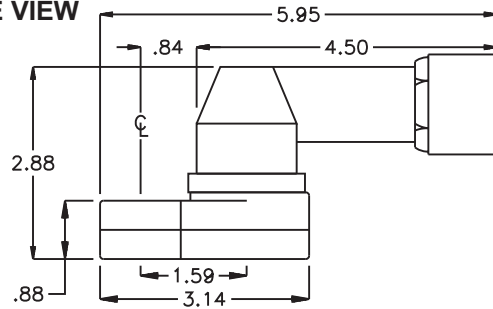

D & D PRODUCTION INC.

ASSEMBLY NO. 282821-00-66BH-CW

HEAD NO. 8442R

TUBENUT ASS'Y
Rev. A
07-09-10

2500 WILLIAMS DRIVE • WATERFORD, MI • 48328

PHONE : (248) 334-2112 • FAX : (248) 334-0062

SIDE VIEW

TOP VIEW

GEAR ASSEMBLY

PARTS BLOWOUT

ITEM	DESCRIPTION	PART NO.	ITEM	DESCRIPTION	PART NO.	ITEM	DESCRIPTION	PART NO.
1	Motor	48EA58AM3	11	Drive Cam Gear	202223-38SDC			
2	Angle Head Adapter	HA-2809B-AM3	12	Gear Housing (Bottom)	282821-00-P			
3	Gear Housing (Top)	282821-00-H	13	Grease Fitting	1877			
4	Socket Gear	202228-1-66BH	14	Screw #1 (2)	S-412SH			
5	Thrust Race (4)	W-1135-027	15	Dowel Pin (2)	DP-1220			
6	Idler Pin (2)	IP-0728	16	Screw #2 (4)	S-618SH			
7	Bearing Needles (30)	LR15M98						
8	Idler Gear (2)	201314						
9	Pawl	0806-RPS-P						
10	Pawl Spring	RSS-0812						