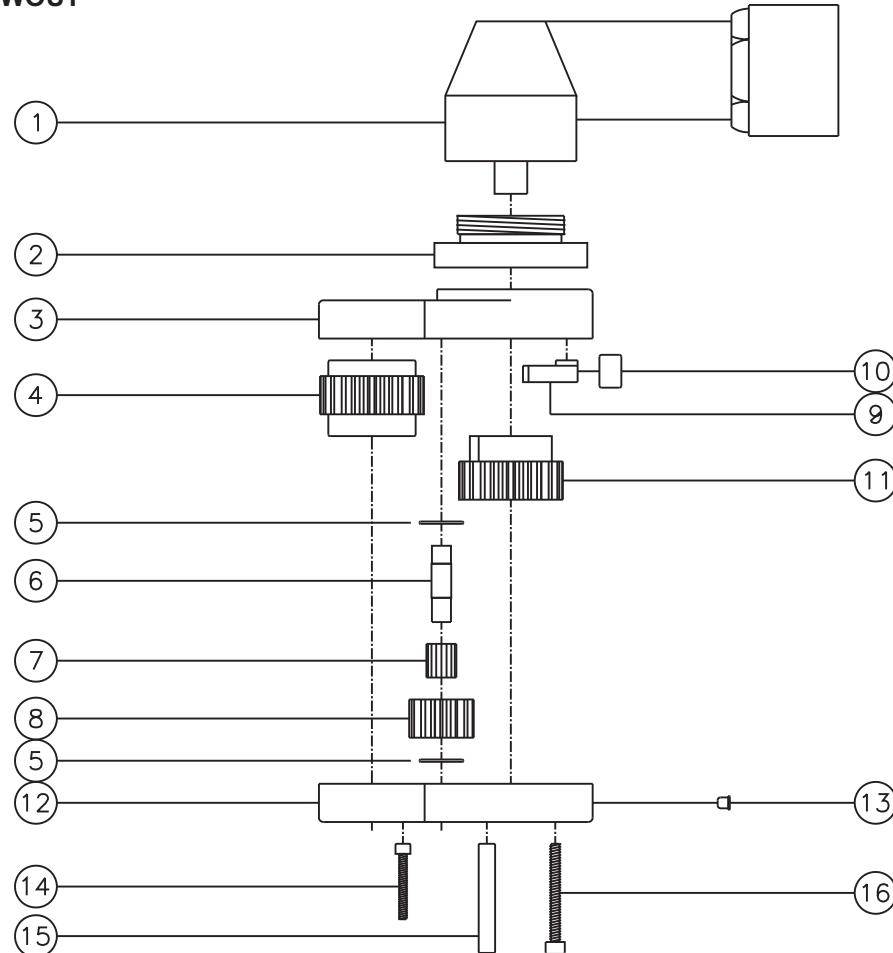

# ASSEMBLY NO. 282821-00

### SIDE VIEW

### TOP VIEW

### PARTS BLOWOUT

ITEM	DESCRIPTION	PART NO.	ITEM	DESCRIPTION	PART NO.	ITEM	DESCRIPTION	PART NO.
1	Motor	47EA43AM3	11	Drive Cam Gear	202223-38SDC			
2	Angle Head Adapter	HA-2809B-AM3	12	Gear Housing (Bottom)	282821-00-P			
3	Gear Housing (Top)	282821-00-H	13	Grease Fitting	1877			
4	Socket Gear	202228-1-XX	14	Screw #1 (2)	S-412SH			
5	Thrust Race (4)	W-1135-027	15	Dowel Pin (2)	DP-1220			
6	Idler Pin (2)	IP-0728	16	Screw #2 (4)	S-618SH			
7	Bearing Needles (30)	LR15M98						
8	Idler Gear (2)	201314						
9	Pawl	0806-RPS-P						
10	Pawl Spring	RSS-0812						