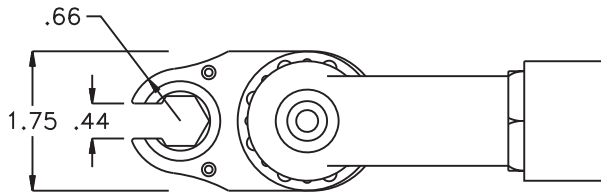

ASSEMBLY NO. 282821-00

HEAD NO. 8442

TUBENUT ASS'Y
Rev. A
07-09-10

2500 WILLIAMS DRIVE • WATERFORD, MI • 48328

PHONE : (248) 334-2112 • FAX : (248) 334-0062

SIDE VIEW

TOP VIEW

GEAR ASSEMBLY

PARTS BLOWOUT

ITEM	DESCRIPTION	PART NO.	ITEM	DESCRIPTION	PART NO.	ITEM	DESCRIPTION	PART NO.
1	Motor	47EA43AM3	11	Drive Cam Gear	202223-38SDC			
2	Angle Head Adapter	HA-2809B-AM3	12	Gear Housing (Bottom)	282821-00-P			
3	Gear Housing (Top)	282821-00-H	13	Grease Fitting	1877			
4	Socket Gear	202228-1-XX	14	Screw #1 (2)	S-412SH			
5	Thrust Race (4)	W-1135-027	15	Dowel Pin (2)	DP-1220			
6	Idler Pin (2)	IP-0728	16	Screw #2 (4)	S-618SH			
7	Bearing Needles (30)	LR15M98						
8	Idler Gear (2)	201314						
9	Pawl	0806-RPS-P						
10	Pawl Spring	RSS-0812