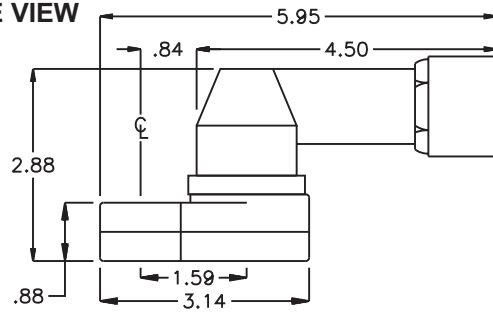

### SIDE VIEW

### PARTS BLOWOUT

ITEM	DESCRIPTION	PART NO.	ITEM	DESCRIPTION	PART NO.	ITEM	DESCRIPTION	PART NO.
1	Motor	47EA43AM3	11	Drive Cam Gear	202223-38SDC			
2	Angle Head Adapter	HA-2809B-AM3	12	Gear Housing (Bottom)	282821-00-P			
3	Gear Housing (Top)	282821-00-H	13	Grease Fitting	1877			
4	Socket Gear	202228-1-XX	14	Screw #1 (2)	S-412SH			
5	Thrust Race (4)	W-1135-027	15	Dowel Pin (2)	DP-1220			
6	Idler Pin (2)	IP-0728	16	Screw #2 (4)	S-618SH			
7	Bearing Needles (30)	LR15M98						
8	Idler Gear (2)	201314						
9	Pawl	0806-RPS-P						
10	Pawl Spring	RSS-0812						