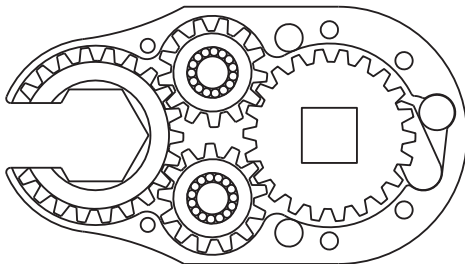

### SIDE VIEW

### TOP VIEW

### PARTS BLOWOUT

ITEM	DESCRIPTION	PART NO.	ITEM	DESCRIPTION	PART NO.	ITEM	DESCRIPTION	PART NO.
1	Motor	47EA43AM3	11	Drive Cam Gear	202223-38SDC			
2	Angle Head Adapter	HA-2809B-AM3	12	Gear Housing (Bottom)	282821-00-P			
3	Gear Housing (Top)	282821-00-H	13	Grease Fitting	1877			
4	Socket Gear	202228-1-XX	14	Screw #1 (2)	S-412SH			
5	Thrust Race (4)	W-1135-027	15	Dowel Pin (2)	DP-1220			
6	Idler Pin (2)	IP-0728	16	Screw #2 (4)	S-618SH			
7	Bearing Needles (30)	LR15M98						
8	Idler Gear (2)	201314						
9	Pawl	0806-RPS-P						
10	Pawl Spring	RSS-0812						