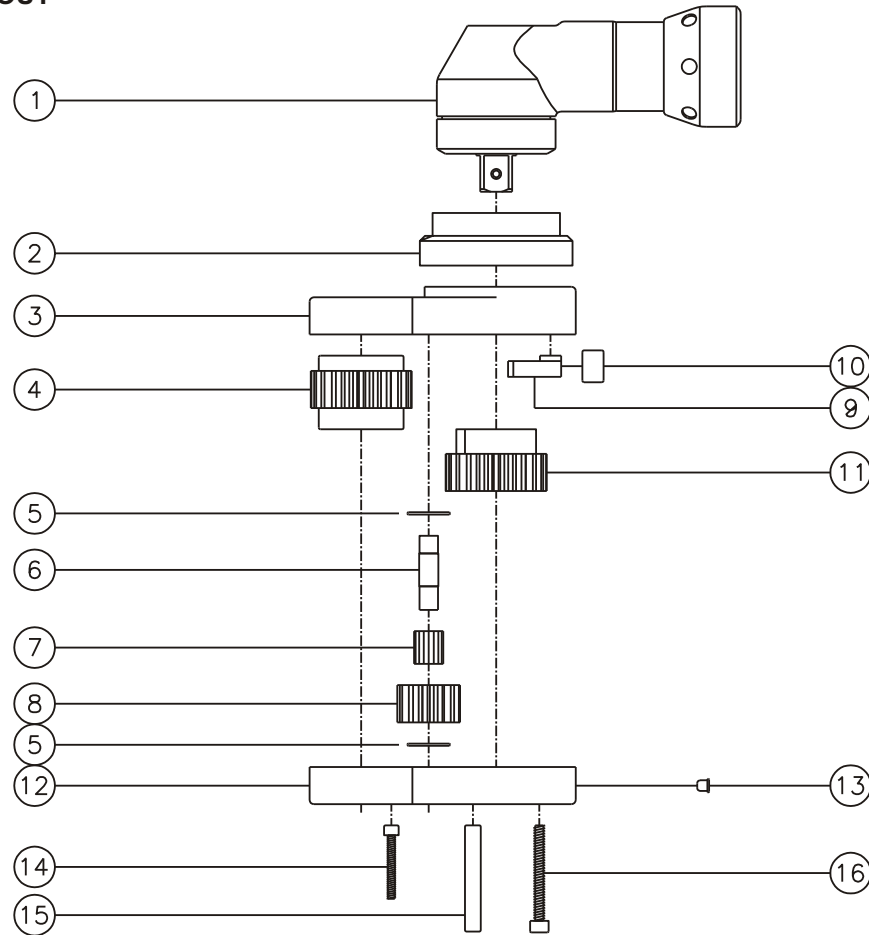

### SIDE VIEW

### TOP VIEW

### PARTS BLOWOUT

ITEM	DESCRIPTION	PART NO.	ITEM	DESCRIPTION	PART NO.	ITEM	DESCRIPTION	PART NO.
1	Angle Head	A/C 10	11	Drive Cam Gear	202223-38SDC			
2	Angle Head Adapter	HA-2911-10	12	Gear Housing (Bottom)	282821-00-P			
3	Gear Housing (Top)	282821-00-H	13	Grease Fitting	1877			
4	Socket Gear	202228-1-XX	14	Screw #1 (2)	S-412SH			
5	Thrust Race (4)	W-1135-027	15	Dowel Pin (2)	DP-1220			
6	Idler Pin (2)	IP-0728	16	Screw #2 (4)	S-618SH			
7	Bearing Needles (30)	LR15M98						
8	Idler Gear (2)	201314						
9	Pawl	0806-RPS-P						
10	Pawl Spring	RSS-0812						