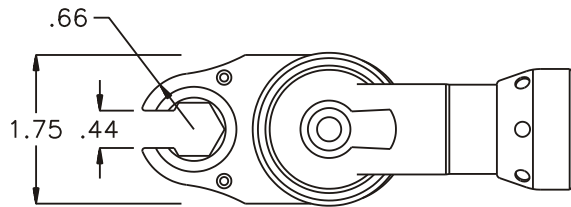

D & D PRODUCTION INC.

ASSEMBLY NO. 282821-00

HEAD NO. 8440

CROWFOOT ASS'Y
Rev. A
08-24-02

2500 WILLIAMS DRIVE • WATERFORD, MI • 48328

PHONE : (248) 334-2112 • FAX : (248) 334-0062

SIDE VIEW

TOP VIEW

GEAR ASSEMBLY

PARTS BLOWOUT

ITEM	DESCRIPTION	PART NO.	ITEM	DESCRIPTION	PART NO.	ITEM	DESCRIPTION	PART NO.
1	Angle Head	A/C 10	11	Drive Cam Gear	202223-38SDC			
2	Angle Head Adapter	HA-2911-10	12	Gear Housing (Bottom)	282821-00-P			
3	Gear Housing (Top)	282821-00-H	13	Grease Fitting	1877			
4	Socket Gear	202228-1-XX	14	Screw #1 (2)	S-412SH			
5	Thrust Race (4)	W-1135-027	15	Dowel Pin (2)	DP-1220			
6	Idler Pin (2)	IP-0728	16	Screw #2 (4)	S-618SH			
7	Bearing Needles (30)	LR15M98						
8	Idler Gear (2)	201314						
9	Pawl	0806-RPS-P						
10	Pawl Spring	RSS-0812