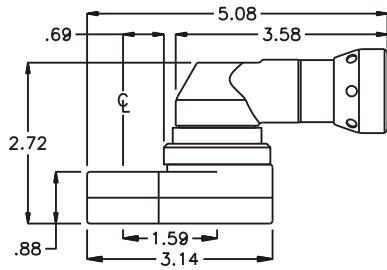

### SIDE VIEW

### PARTS BLOWOUT

ITEM	DESCRIPTION	PART NO.	ITEM	DESCRIPTION	PART NO.	ITEM	DESCRIPTION	PART NO.
1	Angle Head	A/C 10	11	Drive Cam Gear	202223-38SDC			
2	Angle Head Adapter	HA-2911-10	12	Gear Housing (Bottom)	282821-00-P			
3	Gear Housing (Top)	282821-00-H	13	Grease Fitting	1877			
4	Socket Gear	202228-1-XX	14	Screw #1 (2)	S-412SH			
5	Thrust Race (4)	W-1135-027	15	Dowel Pin (2)	DP-1220			
6	Idler Pin (2)	IP-0728	16	Screw #2 (4)	S-618SH			
7	Bearing Needles (30)	LR15M98						
8	Idler Gear (2)	201314						
9	Pawl	0806-RPS-P						
10	Pawl Spring	RSS-0812						