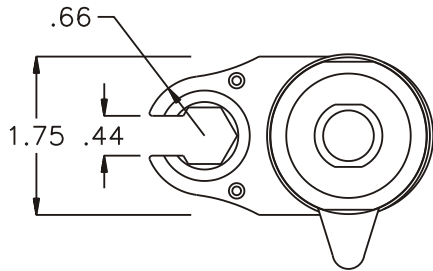

D & D PRODUCTION INC.

ASSEMBLY NO. 282821-00

HEAD NO. 8433

CROWFOOT ASS'Y
Rev. A
07-20-01

2500 WILLIAMS DRIVE • WATERFORD, MI • 48328

PHONE : (248) 334-2112 • FAX : (248) 334-0062

SIDE VIEW

TOP VIEW

GEAR ASSEMBLY

PARTS BLOWOUT

ITEM	DESCRIPTION	PART NO.	ITEM	DESCRIPTION	PART NO.	ITEM	DESCRIPTION	PART NO.
1	Motor	GD H16	11	Idler Gear (2)	201314			
2	Ball Bearing	9100KDD	12	Pawl	0806-RPS-P			
3	Motor Coupling	MC-H16	13	Pawl Spring	RSS-0812			
4	Needle Bearing	HK-1812	14	Drive Gear	202285-S			
5	Motor Adapter	HA-2927-MC-H16	15	Gear Housing (Bottom)	282821-00-P			
6	Gear Housing (Top)	282821-00-H	16	Grease Fitting	1877			
7	Socket Gear	202228-1-XX	17	Screw #1 (2)	S-412SH			
8	Thrust Race (4)	W-1135-027	18	Dowel Pin (2)	DP-1220			
9	Idler Pin (2)	IP-0728	19	Screw #2 (4)	S-618SH			
10	Bearing Needles (30)	LR15M98						