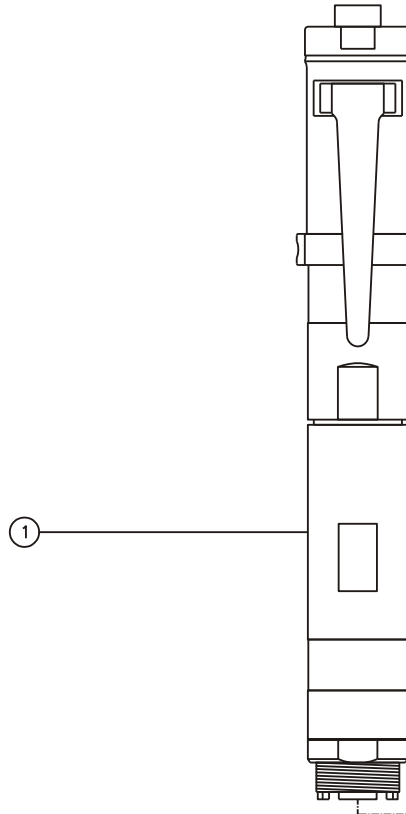

D & D PRODUCTION INC.

ASSEMBLY NO. 282821-00

HEAD NO. 8433

CROWFOOT ASS'Y
Rev. A
07-20-01

2500 WILLIAMS DRIVE • WATERFORD, MI • 48328

PHONE : (248) 334-2112 • FAX : (248) 334-0062

SIDE VIEW

TOP VIEW

GEAR ASSEMBLY

PARTS BLOWOUT

ITEM	DESCRIPTION	PART NO.	ITEM	DESCRIPTION	PART NO.	ITEM	DESCRIPTION	PART NO.
1	Motor	GD H16	11	Idler Gear (2)	201314			
2	Ball Bearing	9100KDD	12	Pawl	0806-RPS-P			
3	Motor Coupling	MC-H16	13	Pawl Spring	RSS-0812			
4	Needle Bearing	HK-1812	14	Drive Gear	202285-S			
5	Motor Adapter	HA-2927-MC-H16	15	Gear Housing (Bottom)	282821-00-P			
6	Gear Housing (Top)	282821-00-H	16	Grease Fitting	1877			
7	Socket Gear	202228-1-XX	17	Screw #1 (2)	S-412SH			
8	Thrust Race (4)	W-1135-027	18	Dowel Pin (2)	DP-1220			
9	Idler Pin (2)	IP-0728	19	Screw #2 (4)	S-618SH			
10	Bearing Needles (30)	LR15M98						