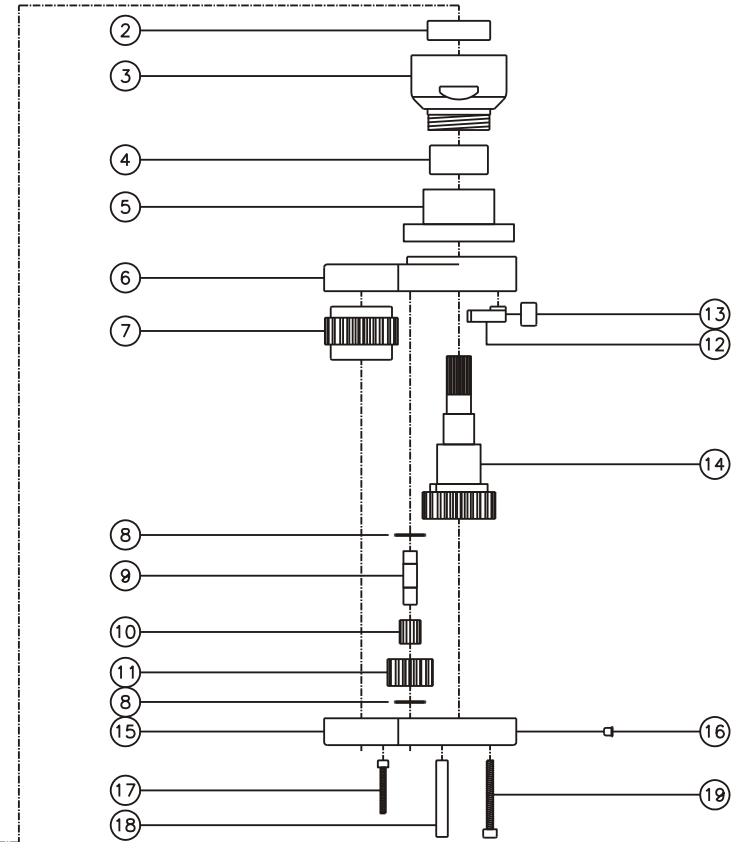

D & D PRODUCTION INC.

ASSEMBLY NO. 282821-00

HEAD NO. 8433

CROWFOOT ASS'Y
Rev. A
07-20-01

2500 WILLIAMS DRIVE • WATERFORD, MI • 48328

PHONE : (248) 334-2112 • FAX : (248) 334-0062

SIDE VIEW

TOP VIEW

GEAR ASSEMBLY

PARTS BLOWOUT

ITEM	DESCRIPTION	PART NO.	ITEM	DESCRIPTION	PART NO.	ITEM	DESCRIPTION	PART NO.
1	Motor	GD H16	11	Idler Gear (2)	201314			
2	Ball Bearing	9100KDD	12	Pawl	0806-RPS-P			
3	Motor Coupling	MC-H16	13	Pawl Spring	RSS-0812			
4	Needle Bearing	HK-1812	14	Drive Gear	202285-S			
5	Motor Adapter	HA-2927-MC-H16	15	Gear Housing (Bottom)	282821-00-P			
6	Gear Housing (Top)	282821-00-H	16	Grease Fitting	1877			
7	Socket Gear	202228-1-XX	17	Screw #1 (2)	S-412SH			
8	Thrust Race (4)	W-1135-027	18	Dowel Pin (2)	DP-1220			
9	Idler Pin (2)	IP-0728	19	Screw #2 (4)	S-618SH			
10	Bearing Needles (30)	LR15M98						