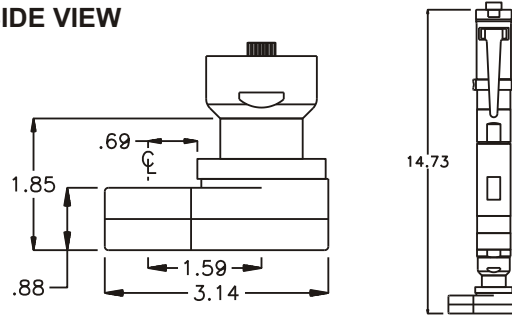

D & D PRODUCTION INC.

ASSEMBLY NO. 282821-00

HEAD NO. 8433

CROWFOOT ASS'Y
Rev. A
07-20-01

2500 WILLIAMS DRIVE • WATERFORD, MI • 48328

PHONE : (248) 334-2112 • FAX : (248) 334-0062

SIDE VIEW

TOP VIEW

GEAR ASSEMBLY

PARTS BLOWOUT

ITEM	DESCRIPTION	PART NO.	ITEM	DESCRIPTION	PART NO.	ITEM	DESCRIPTION	PART NO.
1	Motor	GD H16	11	Idler Gear (2)	201314			
2	Ball Bearing	9100KDD	12	Pawl	0806-RPS-P			
3	Motor Coupling	MC-H16	13	Pawl Spring	RSS-0812			
4	Needle Bearing	HK-1812	14	Drive Gear	202285-S			
5	Motor Adapter	HA-2927-MC-H16	15	Gear Housing (Bottom)	282821-00-P			
6	Gear Housing (Top)	282821-00-H	16	Grease Fitting	1877			
7	Socket Gear	202228-1-XX	17	Screw #1 (2)	S-412SH			
8	Thrust Race (4)	W-1135-027	18	Dowel Pin (2)	DP-1220			
9	Idler Pin (2)	IP-0728	19	Screw #2 (4)	S-618SH			
10	Bearing Needles (30)	LR15M98						