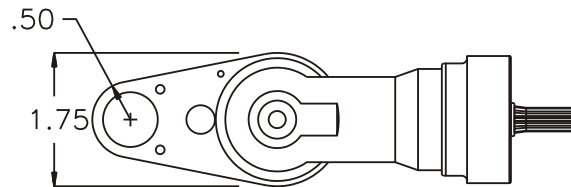

GEAR ASSEMBLY

PARTS BLOWOUT

ITEM	DESCRIPTION	PART NO.	ITEM	DESCRIPTION	PART NO.	ITEM	DESCRIPTION	PART NO.
1	Angle Head	D3	11	Bottom Plate	282416-P			
2	Gear Housing	282416-H	12	Roll Pin (2)	RP-508			
3	Socket Gear	242024-XX	13	Screw #1 (2)	S-412			
4	Thrust Race (2)	TRA-613	14	Screw #2 (4)	S-812			
5	Idler Pin	IP-8824						
6	Needle Bearing	B-88						
7	Idler Gear	242416						
8	Grease Fitting	1877						
9	Drive Gear	242416-S						
10	Snap Ring	5100-50						