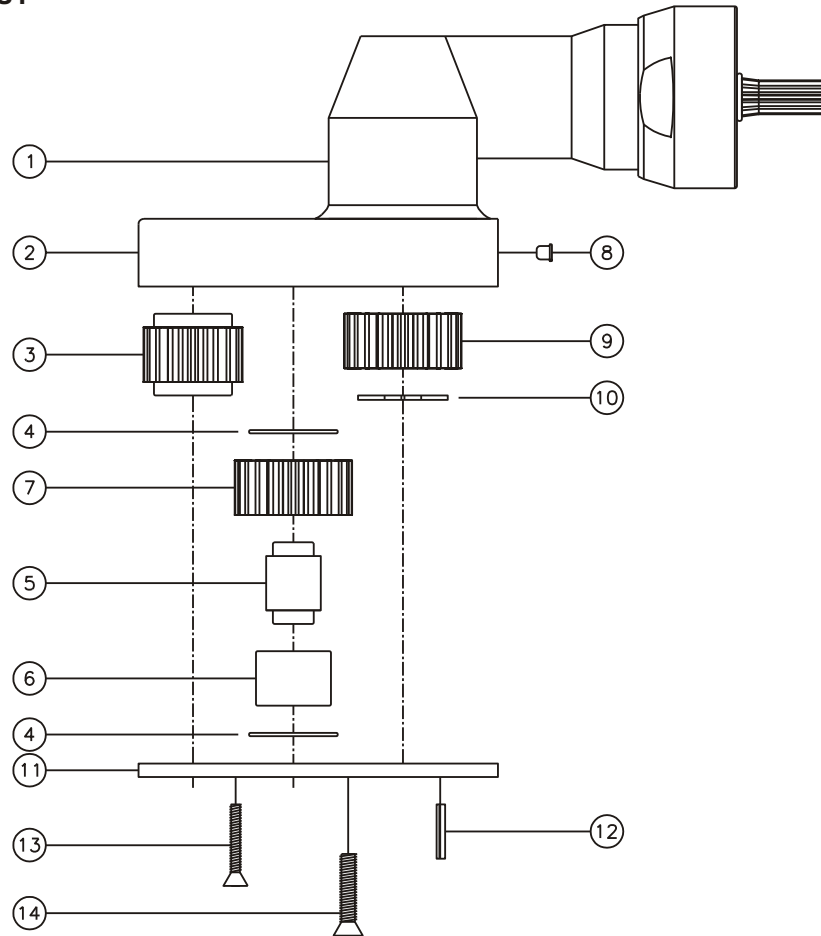

D & D PRODUCTION INC.

ASSEMBLY NO. 282416

HEAD NO. 1500

CROWFOOT ASS'Y
Rev. G
06-20-95

2500 WILLIAMS DRIVE • WATERFORD, MI • 48328

PHONE : (248) 334-2112 • FAX : (248) 334-0062

SIDE VIEW

TOP VIEW

GEAR ASSEMBLY

PARTS BLOWOUT

ITEM	DESCRIPTION	PART NO.	ITEM	DESCRIPTION	PART NO.	ITEM	DESCRIPTION	PART NO.
1	Angle Head	D3	11	Bottom Plate	282416-P			
2	Gear Housing	282416-H	12	Roll Pin (2)	RP-508			
3	Socket Gear	242024-XX	13	Screw #1 (2)	S-412			
4	Thrust Race (2)	TRA-613	14	Screw #2 (4)	S-812			
5	Idler Pin	IP-8824						
6	Needle Bearing	B-88						
7	Idler Gear	242416						
8	Grease Fitting	1877						
9	Drive Gear	242416-S						
10	Snap Ring	5100-50						