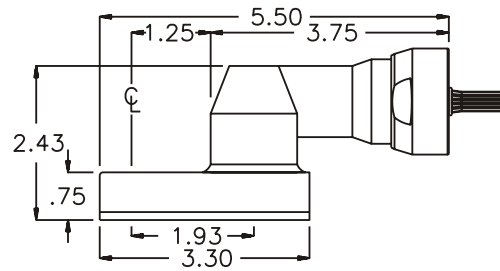

D & D PRODUCTION INC.

ASSEMBLY NO. 282416

HEAD NO. 1500

CROWFOOT ASS'Y
Rev. G
06-20-95

2500 WILLIAMS DRIVE • WATERFORD, MI • 48328

PHONE : (248) 334-2112 • FAX : (248) 334-0062

SIDE VIEW

TOP VIEW

GEAR ASSEMBLY

PARTS BLOWOUT

ITEM	DESCRIPTION	PART NO.	ITEM	DESCRIPTION	PART NO.	ITEM	DESCRIPTION	PART NO.
1	Angle Head	D3	11	Bottom Plate	282416-P			
2	Gear Housing	282416-H	12	Roll Pin (2)	RP-508			
3	Socket Gear	242024-XX	13	Screw #1 (2)	S-412			
4	Thrust Race (2)	TRA-613	14	Screw #2 (4)	S-812			
5	Idler Pin	IP-8824						
6	Needle Bearing	B-88						
7	Idler Gear	242416						
8	Grease Fitting	1877						
9	Drive Gear	242416-S						
10	Snap Ring	5100-50						