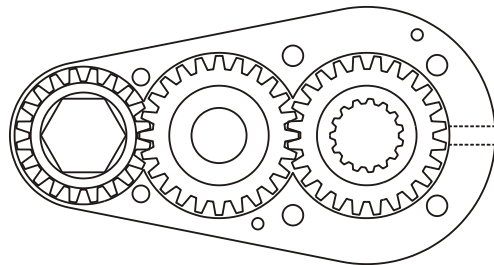

D & D PRODUCTION INC.

ASSEMBLY NO. 282416

HEAD NO. 1500

CROWFOOT ASS'Y
Rev. G
06-20-95

2500 WILLIAMS DRIVE • WATERFORD, MI • 48328

PHONE : (248) 334-2112 • FAX : (248) 334-0062

SIDE VIEW

TOP VIEW

GEAR ASSEMBLY

PARTS BLOWOUT

ITEM	DESCRIPTION	PART NO.	ITEM	DESCRIPTION	PART NO.	ITEM	DESCRIPTION	PART NO.
1	Angle Head	D3	11	Bottom Plate	282416-P			
2	Gear Housing	282416-H	12	Roll Pin (2)	RP-508			
3	Socket Gear	242024-XX	13	Screw #1 (2)	S-412			
4	Thrust Race (2)	TRA-613	14	Screw #2 (4)	S-812			
5	Idler Pin	IP-8824						
6	Needle Bearing	B-88						
7	Idler Gear	242416						
8	Grease Fitting	1877						
9	Drive Gear	242416-S						
10	Snap Ring	5100-50						