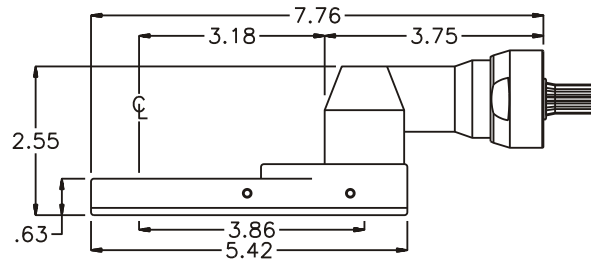

D & D PRODUCTION INC.

ASSEMBLY NO. 282028M-1

HEAD NO. 8376

CROWFOOT ASS'Y
Rev. B
07-15-99

2500 WILLIAMS DRIVE • WATERFORD, MI • 48328

PHONE : (248) 334-2112 • FAX : (248) 334-0062

SIDE VIEW

TOP VIEW

GEAR ASSEMBLY

PARTS BLOWOUT

ITEM	DESCRIPTION	PART NO.	ITEM	DESCRIPTION	PART NO.	ITEM	DESCRIPTION	PART NO.
1	Angle Head	32	11	Grease Fitting (2)	1877	21	Screw (9)	S-809
2	Gear Housing	282028M-1-H	12	Pawl	1004-P	22	Roll Pin (2)	RP-808
3	Socket Gear	202420-1-XX	13	Pawl Spring	TS-156			
4	Sm. Thrust Race (4)	TRA-010	14	Pawl Pin	P-0527			
5	Sm. Idler Pin (2)	IP-0820	15	Cam Pin	IP-8824			
6	Sm. Idler Gear (2)	201212	16	Cam Needle Bearing	B-88			
7	Lg. Thrust Race (3)	TRA-613	17	Cam Gear	202416-C			
8	Lg. Idler Pin	IP-8520	18	Drive Gear	201823-SD			
9	Lg. Needle Bearing	B-85	19	Thrust Bearing	NTA-613			
10	Lg. Idler Gear	202412	20	Bottom Plate	282028-1-P			