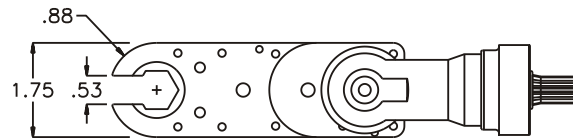

GEAR ASSEMBLY

PARTS BLOWOUT

ITEM	DESCRIPTION	PART NO.	ITEM	DESCRIPTION	PART NO.	ITEM	DESCRIPTION	PART NO.
1	Angle Head	32	11	Grease Fitting (2)	1877	21	Screw (9)	S-809
2	Gear Housing	282028M-1-H	12	Pawl	1004-P	22	Roll Pin (2)	RP-808
3	Socket Gear	202420-1-XX	13	Pawl Spring	TS-156			
4	Sm. Thrust Race (4)	TRA-010	14	Pawl Pin	P-0527			
5	Sm. Idler Pin (2)	IP-0820	15	Cam Pin	IP-8824			
6	Sm. Idler Gear (2)	201212	16	Cam Needle Bearing	B-88			
7	Lg. Thrust Race (3)	TRA-613	17	Cam Gear	202416-C			
8	Lg. Idler Pin	IP-8520	18	Drive Gear	201823-SD			
9	Lg. Needle Bearing	B-85	19	Thrust Bearing	NTA-613			
10	Lg. Idler Gear	202412	20	Bottom Plate	282028-1-P			