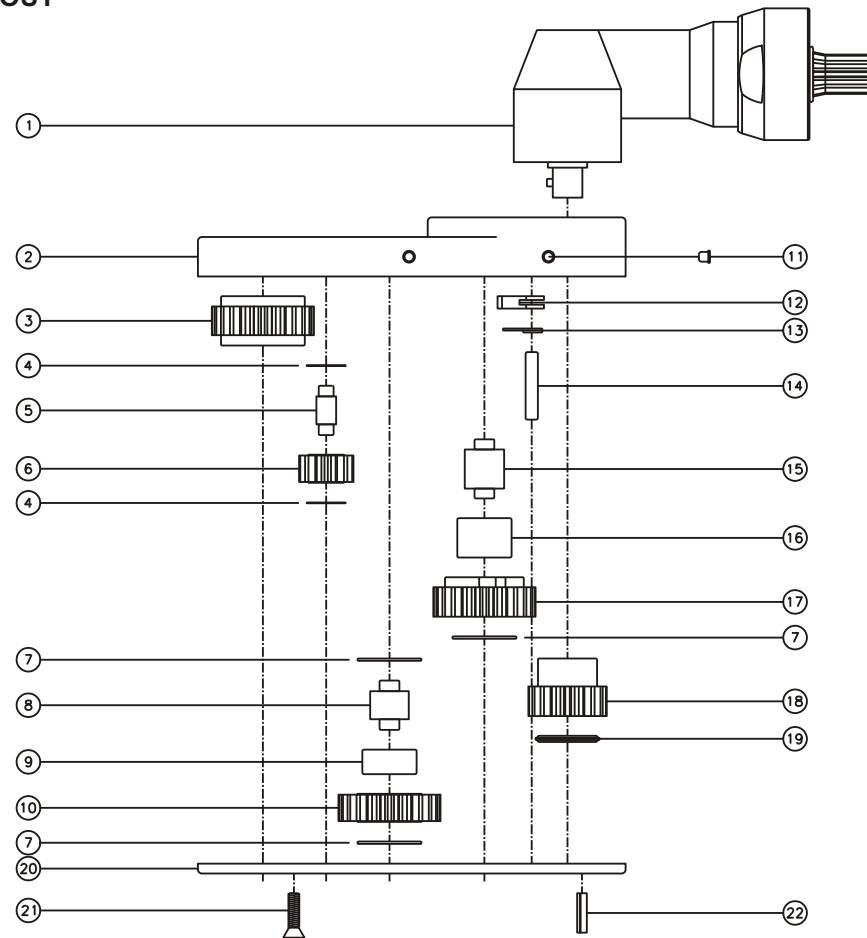

D & D PRODUCTION INC.

ASSEMBLY NO. 282028M-1

HEAD NO. 8376

CROWFOOT ASS'Y
Rev. B
07-15-99

2500 WILLIAMS DRIVE • WATERFORD, MI • 48328

PHONE : (248) 334-2112 • FAX : (248) 334-0062

SIDE VIEW

TOP VIEW

GEAR ASSEMBLY

PARTS BLOWOUT

ITEM	DESCRIPTION	PART NO.	ITEM	DESCRIPTION	PART NO.	ITEM	DESCRIPTION	PART NO.
1	Angle Head	32	11	Grease Fitting (2)	1877	21	Screw (9)	S-809
2	Gear Housing	282028M-1-H	12	Pawl	1004-P	22	Roll Pin (2)	RP-808
3	Socket Gear	202420-1-XX	13	Pawl Spring	TS-156			
4	Sm. Thrust Race (4)	TRA-010	14	Pawl Pin	P-0527			
5	Sm. Idler Pin (2)	IP-0820	15	Cam Pin	IP-8824			
6	Sm. Idler Gear (2)	201212	16	Cam Needle Bearing	B-88			
7	Lg. Thrust Race (3)	TRA-613	17	Cam Gear	202416-C			
8	Lg. Idler Pin	IP-8520	18	Drive Gear	201823-SD			
9	Lg. Needle Bearing	B-85	19	Thrust Bearing	NTA-613			
10	Lg. Idler Gear	202412	20	Bottom Plate	282028-1-P			