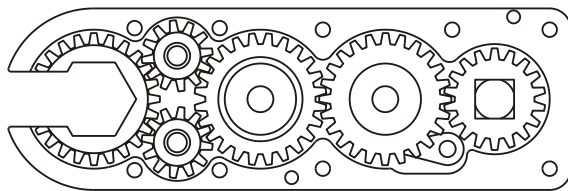

D & D PRODUCTION INC.

ASSEMBLY NO. 282028M-1

HEAD NO. 8376

CROWFOOT ASS'Y
Rev. B
07-15-99

2500 WILLIAMS DRIVE • WATERFORD, MI • 48328

PHONE : (248) 334-2112 • FAX : (248) 334-0062

SIDE VIEW

TOP VIEW

GEAR ASSEMBLY

PARTS BLOWOUT

ITEM	DESCRIPTION	PART NO.	ITEM	DESCRIPTION	PART NO.	ITEM	DESCRIPTION	PART NO.
1	Angle Head	32	11	Grease Fitting (2)	1877	21	Screw (9)	S-809
2	Gear Housing	282028M-1-H	12	Pawl	1004-P	22	Roll Pin (2)	RP-808
3	Socket Gear	202420-1-XX	13	Pawl Spring	TS-156			
4	Sm. Thrust Race (4)	TRA-010	14	Pawl Pin	P-0527			
5	Sm. Idler Pin (2)	IP-0820	15	Cam Pin	IP-8824			
6	Sm. Idler Gear (2)	201212	16	Cam Needle Bearing	B-88			
7	Lg. Thrust Race (3)	TRA-613	17	Cam Gear	202416-C			
8	Lg. Idler Pin	IP-8520	18	Drive Gear	201823-SD			
9	Lg. Needle Bearing	B-85	19	Thrust Bearing	NTA-613			
10	Lg. Idler Gear	202412	20	Bottom Plate	282028-1-P			