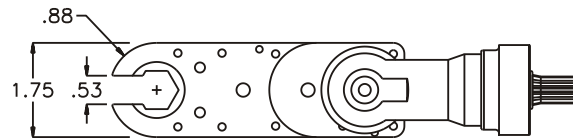

D & D PRODUCTION INC.

ASSEMBLY NO. 282028-1

HEAD NO. 8375

CROWFOOT ASS'Y
Rev. F
07-15-99

2500 WILLIAMS DRIVE • WATERFORD, MI • 48328

PHONE : (248) 334-2112 • FAX : (248) 334-0062

SIDE VIEW

TOP VIEW

GEAR ASSEMBLY

PARTS BLOWOUT

ITEM	DESCRIPTION	PART NO.	ITEM	DESCRIPTION	PART NO.	ITEM	DESCRIPTION	PART NO.
1	Angle Head	32	11	Grease Fitting (2)	1877	21	Screw (9)	S-809
2	Gear Housing	282028-1-H	12	Pawl	1004-P	22	Roll Pin (2)	RP-808
3	Socket Gear	202420-1-XX	13	Pawl Spring	TS-156			
4	Sm. Thrust Race (4)	TRA-010	14	Pawl Pin	P-0523			
5	Sm. Idler Pin (2)	IP-0820	15	Cam Pin	IP-8824			
6	Sm. Idler Gear (2)	201212	16	Cam Needle Bearing	B-88			
7	Lg. Thrust Race (3)	TRA-613	17	Cam Gear	202416-C			
8	Lg. Idler Pin	IP-8520	18	Drive Gear	201820-SD			
9	Lg. Needle Bearing	B-85	19	Thrust Bearing	NTA-613			
10	Lg. Idler Gear	202412	20	Bottom Plate	282028-1-P			