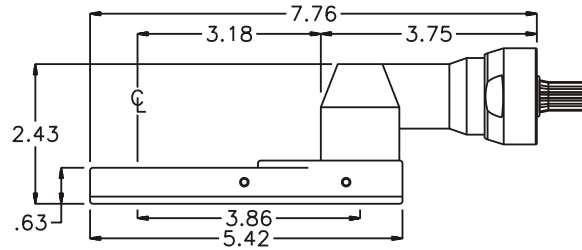

D & D PRODUCTION INC.

ASSEMBLY NO. 282028-1

HEAD NO. 8375

CROWFOOT ASS'Y
Rev. F
07-15-99

2500 WILLIAMS DRIVE • WATERFORD, MI • 48328

PHONE : (248) 334-2112 • FAX : (248) 334-0062

SIDE VIEW

TOP VIEW

GEAR ASSEMBLY

PARTS BLOWOUT

ITEM	DESCRIPTION	PART NO.	ITEM	DESCRIPTION	PART NO.	ITEM	DESCRIPTION	PART NO.
1	Angle Head	32	11	Grease Fitting (2)	1877	21	Screw (9)	S-809
2	Gear Housing	282028-1-H	12	Pawl	1004-P	22	Roll Pin (2)	RP-808
3	Socket Gear	202420-1-XX	13	Pawl Spring	TS-156			
4	Sm. Thrust Race (4)	TRA-010	14	Pawl Pin	P-0523			
5	Sm. Idler Pin (2)	IP-0820	15	Cam Pin	IP-8824			
6	Sm. Idler Gear (2)	201212	16	Cam Needle Bearing	B-88			
7	Lg. Thrust Race (3)	TRA-613	17	Cam Gear	202416-C			
8	Lg. Idler Pin	IP-8520	18	Drive Gear	201820-SD			
9	Lg. Needle Bearing	B-85	19	Thrust Bearing	NTA-613			
10	Lg. Idler Gear	202412	20	Bottom Plate	282028-1-P			