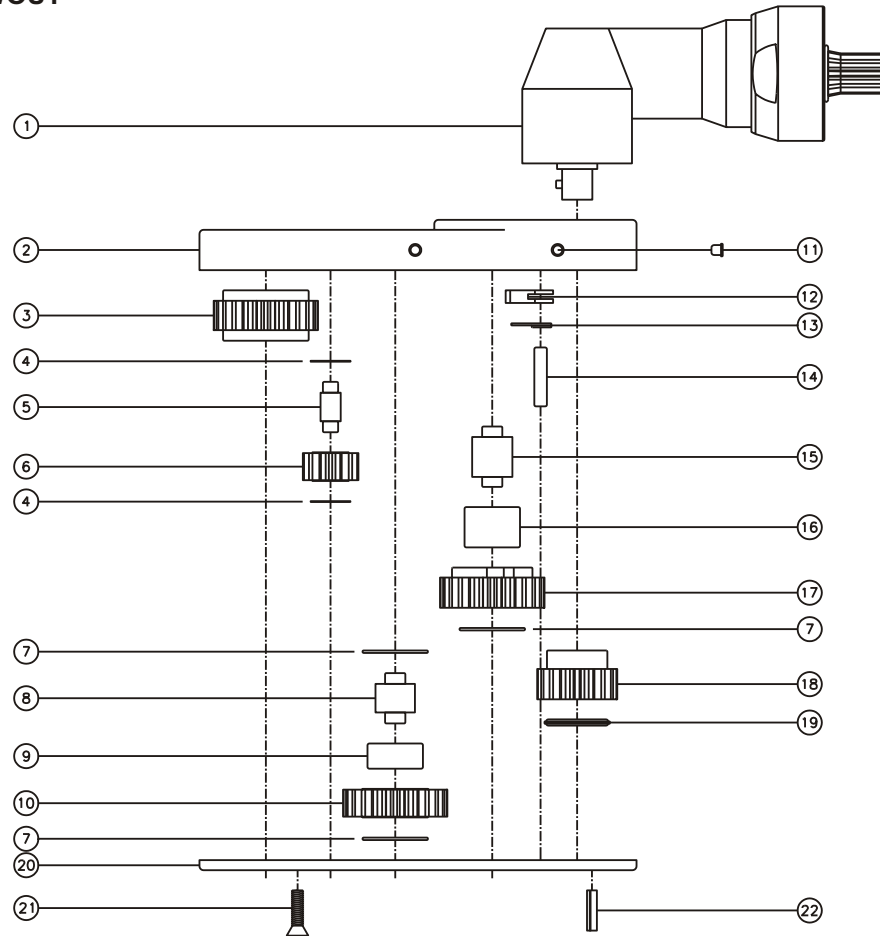

D & D PRODUCTION INC.

ASSEMBLY NO. 282028-1

HEAD NO. 8375

CROWFOOT ASS'Y
Rev. F
07-15-99

2500 WILLIAMS DRIVE • WATERFORD, MI • 48328

PHONE : (248) 334-2112 • FAX : (248) 334-0062

SIDE VIEW

TOP VIEW

GEAR ASSEMBLY

PARTS BLOWOUT

ITEM	DESCRIPTION	PART NO.	ITEM	DESCRIPTION	PART NO.	ITEM	DESCRIPTION	PART NO.
1	Angle Head	32	11	Grease Fitting (2)	1877	21	Screw (9)	S-809
2	Gear Housing	282028-1-H	12	Pawl	1004-P	22	Roll Pin (2)	RP-808
3	Socket Gear	202420-1-XX	13	Pawl Spring	TS-156			
4	Sm. Thrust Race (4)	TRA-010	14	Pawl Pin	P-0523			
5	Sm. Idler Pin (2)	IP-0820	15	Cam Pin	IP-8824			
6	Sm. Idler Gear (2)	201212	16	Cam Needle Bearing	B-88			
7	Lg. Thrust Race (3)	TRA-613	17	Cam Gear	202416-C			
8	Lg. Idler Pin	IP-8520	18	Drive Gear	201820-SD			
9	Lg. Needle Bearing	B-85	19	Thrust Bearing	NTA-613			
10	Lg. Idler Gear	202412	20	Bottom Plate	282028-1-P			