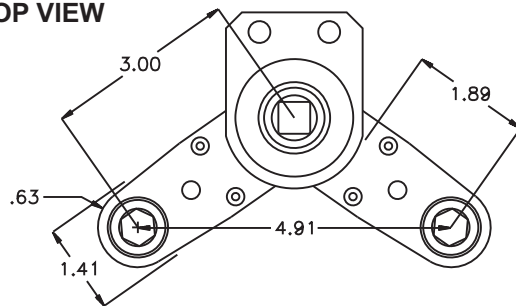

GEAR ASSEMBLY

PARTS BLOWOUT

ITEM	DESCRIPTION	PART NO.	ITEM	DESCRIPTION	PART NO.	ITEM	DESCRIPTION	PART NO.
1	Motor	T0661075MSP4	10	Idler Gear (4)	161616S2			
2	Adapter	GSEL-D	11	Bushing (2)	A-4809B			
3	Drive Shaft	DS-12F38M30120	12	Drive Gear	161432S-38SD			
4	Gear Housing (Top)	272520Y-2-H	13	Grease Fitting	1877			
5	Bushing (4)	A-5509	14	Gear Housing (Bottom)	272520Y-2-P			
6	Socket Gear (2)	161625S-XX	15	Screw #1 (4)	S-612			
7	Dowel Pin #1 (4)	DP-1006	16	Dowel Pin #2 (2)	DP-1220			
8	Thrust Race (8)	TRA-512M1	17	Screw #2 (4)	S-618SH			
9	Idler Pin (4)	IP-5725B						
	Needle Bearing (4)	B-57						