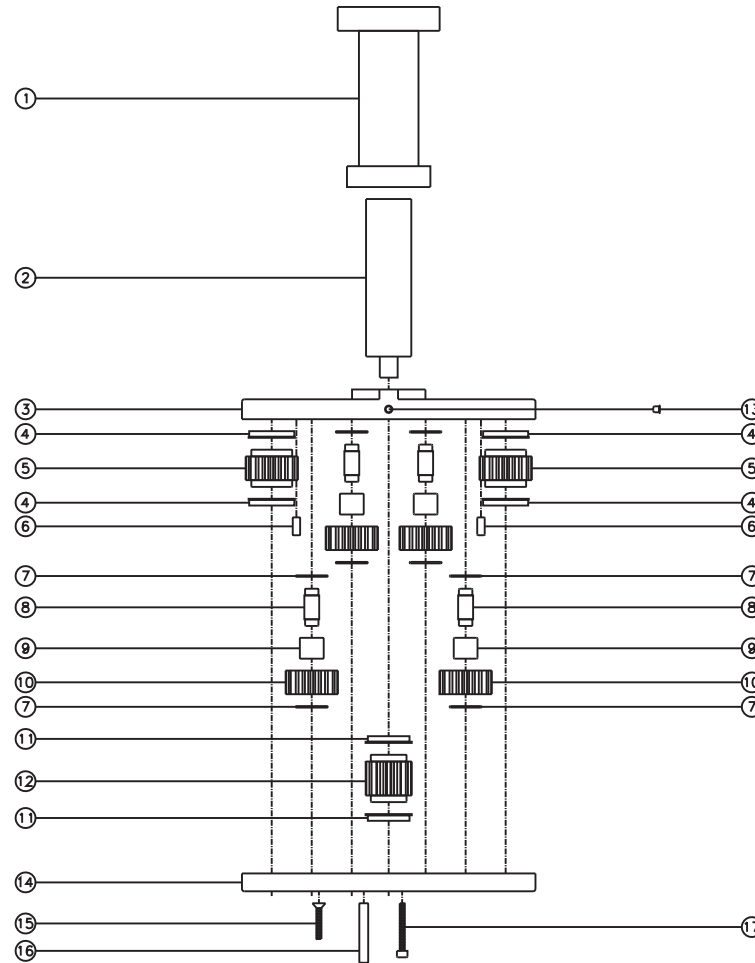

D & D PRODUCTION INC.®

ASSEMBLY NO. 272520Y-2

HEAD NO. 1489A

CROWFOOT ASS'Y
Rev. A
01-27-11

2500 WILLIAMS DRIVE • WATERFORD, MI • 48328

PHONE : (248) 334-2112 • FAX : (248) 334-0062

SIDE VIEW

TOP VIEW

GEAR ASSEMBLY

PARTS BLOWOUT

ITEM	DESCRIPTION	PART NO.	ITEM	DESCRIPTION	PART NO.	ITEM	DESCRIPTION	PART NO.
1	Motor	T0661075MSP4	10	Idler Gear (4)	161616S2			
2	Adapter	GSEL-D	11	Bushing (2)	A-4809B			
3	Drive Shaft	DS-12F38M30120	12	Drive Gear	161432S-38SD			
4	Gear Housing (Top)	272520Y-2-H	13	Grease Fitting	1877			
5	Bushing (4)	A-5509	14	Gear Housing (Bottom)	272520Y-2-P			
6	Socket Gear (2)	161625S-XX	15	Screw #1 (4)	S-612			
7	Dowel Pin #1 (4)	DP-1006	16	Dowel Pin #2 (2)	DP-1220			
8	Thrust Race (8)	TRA-512M1	17	Screw #2 (4)	S-618SH			
9	Idler Pin (4)	IP-5725B						
	Needle Bearing (4)	B-57						