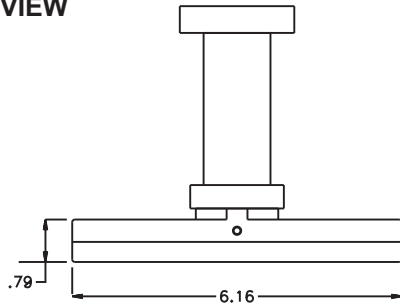

D & D PRODUCTION INC.®

ASSEMBLY NO. 272520Y-2

HEAD NO. 1489A

CROWFOOT ASS'Y
Rev. A
01-27-11

2500 WILLIAMS DRIVE • WATERFORD, MI • 48328

PHONE : (248) 334-2112 • FAX : (248) 334-0062

SIDE VIEW