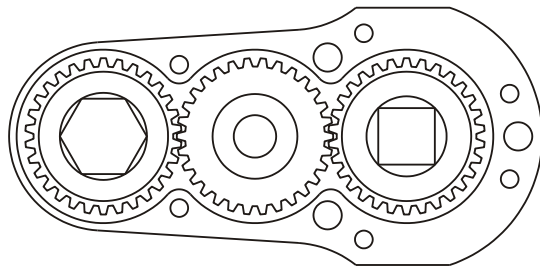

D & D PRODUCTION INC.

ASSEMBLY NO. 272520R

HEAD NO. 1490

CROWFOOT ASS'Y
Rev. A
05-31-02

2500 WILLIAMS DRIVE • WATERFORD, MI • 48328 PHONE : (248) 334-2112 • FAX : (248) 334-0062

SIDE VIEW

TOP VIEW

GEAR ASSEMBLY

PARTS BLOWOUT

ITEM	DESCRIPTION	PART NO.	ITEM	DESCRIPTION	PART NO.	ITEM	DESCRIPTION	PART NO.
1	Angle Head	GSE 66A40	11	Gear Housing (Bottom)	272520R-P			
2	Angle Head Adapter	HA-2831-5714	12	Grease Fitting	1877			
3	Gear Housing (Top)	272520R-H	13	Screw #1 (2)	S-612			
4	Bushing (4)	A-5509	14	Screw #2 (4)	S-614SH			
5	Socket Gear	303025-XX	15	Dowel Pin (3)	DP-1214			
6	Thrust Race (2)	TRA-512M1						
7	Idler Pin	IP-5725B						
8	Needle Bearing	B-57						
9	Idler Gear	303016						
10	Drive Gear	303050-38SD						