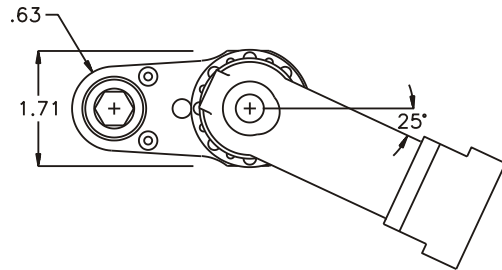

D & D PRODUCTION INC.

ASSEMBLY NO. 272520R

HEAD NO. 1490

CROWFOOT ASS'Y
Rev. A
05-31-02

2500 WILLIAMS DRIVE • WATERFORD, MI • 48328 PHONE : (248) 334-2112 • FAX : (248) 334-0062

SIDE VIEW

TOP VIEW

GEAR ASSEMBLY

PARTS BLOWOUT

ITEM	DESCRIPTION	PART NO.	ITEM	DESCRIPTION	PART NO.	ITEM	DESCRIPTION	PART NO.
1	Angle Head	GSE 66A40	11	Gear Housing (Bottom)	272520R-P			
2	Angle Head Adapter	HA-2831-5714	12	Grease Fitting	1877			
3	Gear Housing (Top)	272520R-H	13	Screw #1 (2)	S-612			
4	Bushing (4)	A-5509	14	Screw #2 (4)	S-614SH			
5	Socket Gear	303025-XX	15	Dowel Pin (3)	DP-1214			
6	Thrust Race (2)	TRA-512M1						
7	Idler Pin	IP-5725B						
8	Needle Bearing	B-57						
9	Idler Gear	303016						
10	Drive Gear	303050-38SD						