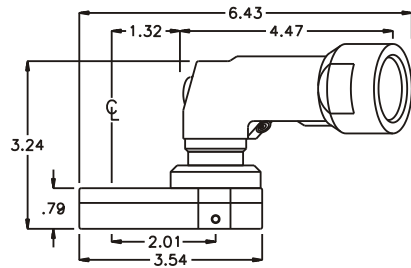

D & D PRODUCTION INC.

ASSEMBLY NO. 272520R

HEAD NO. 1490

CROWFOOT ASS'Y
Rev. A
05-31-02

2500 WILLIAMS DRIVE • WATERFORD, MI • 48328 PHONE : (248) 334-2112 • FAX : (248) 334-0062

SIDE VIEW

TOP VIEW

GEAR ASSEMBLY

PARTS BLOWOUT

ITEM	DESCRIPTION	PART NO.	ITEM	DESCRIPTION	PART NO.	ITEM	DESCRIPTION	PART NO.
1	Angle Head	GSE 66A40	11	Gear Housing (Bottom)	272520R-P			
2	Angle Head Adapter	HA-2831-5714	12	Grease Fitting	1877			
3	Gear Housing (Top)	272520R-H	13	Screw #1 (2)	S-612			
4	Bushing (4)	A-5509	14	Screw #2 (4)	S-614SH			
5	Socket Gear	303025-XX	15	Dowel Pin (3)	DP-1214			
6	Thrust Race (2)	TRA-512M1						
7	Idler Pin	IP-5725B						
8	Needle Bearing	B-57						
9	Idler Gear	303016						
10	Drive Gear	303050-38SD						