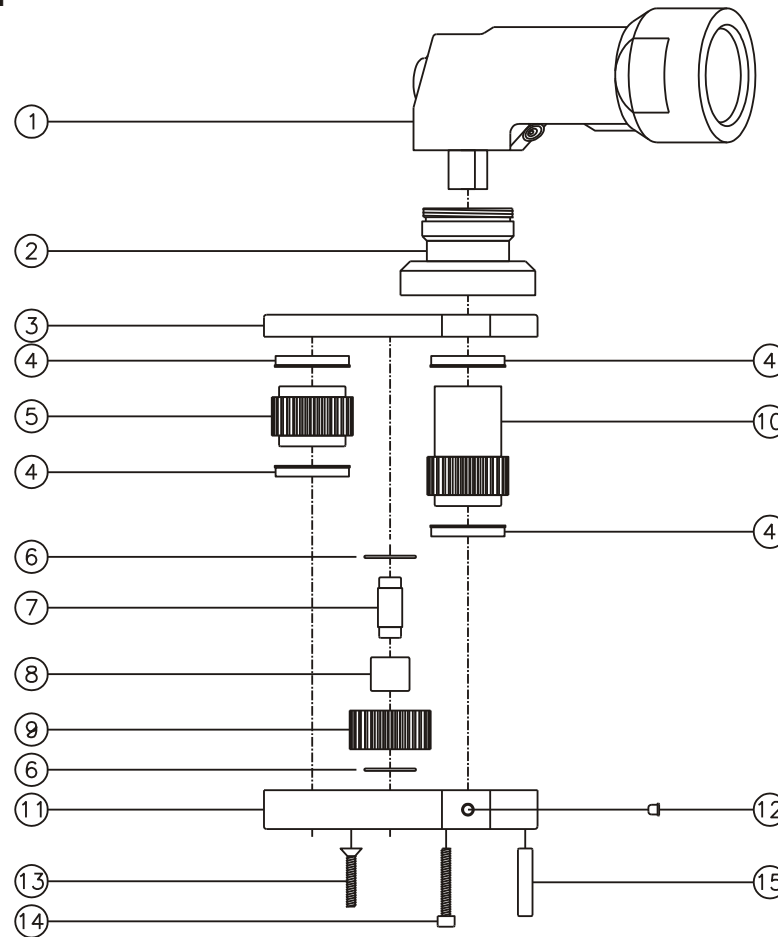

D & D PRODUCTION INC.

ASSEMBLY NO. 272520R

HEAD NO. 1490

CROWFOOT ASS'Y
Rev. A
05-31-02

2500 WILLIAMS DRIVE • WATERFORD, MI • 48328 PHONE : (248) 334-2112 • FAX : (248) 334-0062

SIDE VIEW

TOP VIEW

GEAR ASSEMBLY

PARTS BLOWOUT

ITEM	DESCRIPTION	PART NO.	ITEM	DESCRIPTION	PART NO.	ITEM	DESCRIPTION	PART NO.
1	Angle Head	GSE 66A40	11	Gear Housing (Bottom)	272520R-P			
2	Angle Head Adapter	HA-2831-5714	12	Grease Fitting	1877			
3	Gear Housing (Top)	272520R-H	13	Screw #1 (2)	S-612			
4	Bushing (4)	A-5509	14	Screw #2 (4)	S-614SH			
5	Socket Gear	303025-XX	15	Dowel Pin (3)	DP-1214			
6	Thrust Race (2)	TRA-512M1						
7	Idler Pin	IP-5725B						
8	Needle Bearing	B-57						
9	Idler Gear	303016						
10	Drive Gear	303050-38SD						