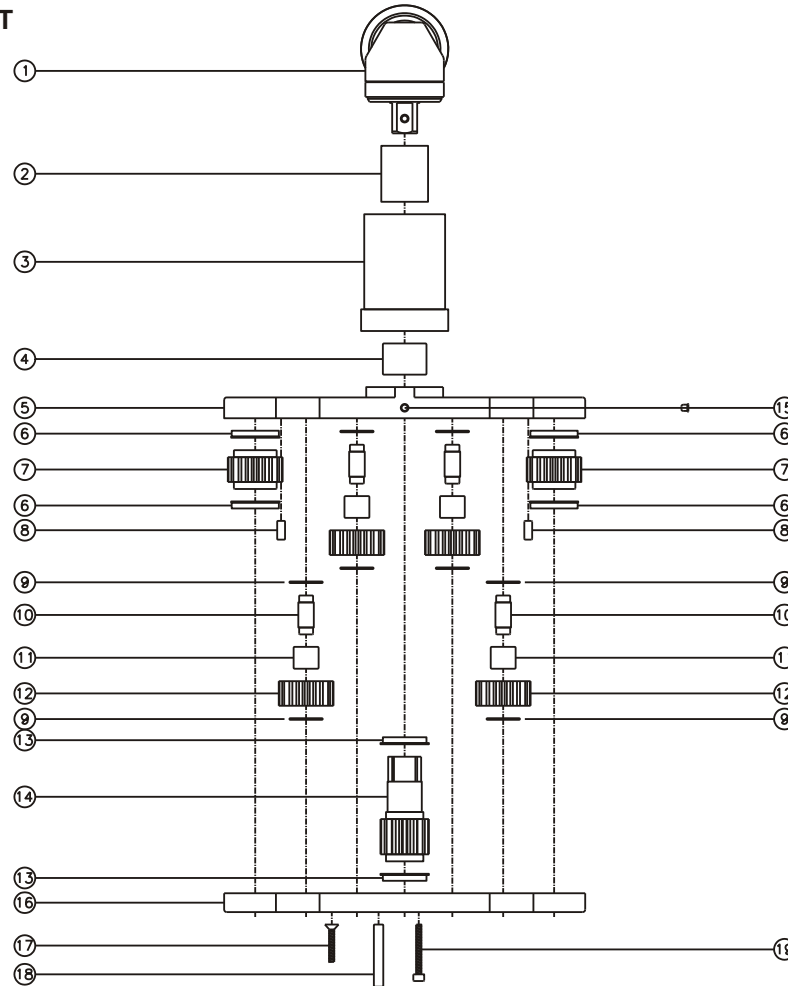

# ASSEMBLY NO. 272520DB-2

### SIDE VIEW

### TOP VIEW

### PARTS BLOWOUT

ITEM	DESCRIPTION	PART NO.	ITEM	DESCRIPTION	PART NO.	ITEM	DESCRIPTION	PART NO.
1	Angle Head	A/C 13L	11	Needle Bearing (4)	B-57			
2	Coupler	DS-123036	12	Idler Gear (4)	161616S2			
3	Angle Head Adapter	HA-132875B	13	Bushing (2)	A-4809B			
4	Needle Bearing	B-1110	14	Drive Gear	161467-12MSD			
5	Gear Housing (Top)	272520DB-2-H	15	Grease Fitting	1877			
6	Bushing (4)	A-5509	16	Gear Housing (Bottom)	272520DB-2-P			
7	Socket Gear (2)	161625S-XX	17	Screw #1 (4)	S-612			
8	Dowel Pin #1 (4)	DP-1006	18	Dowel Pin #2 (4)	DP-1220			
9	Thrust Race (8)	TRA-512M1	19	Screw #2 (4)	S-616SH			
10	Idler Pin (4)	IP-5725B						