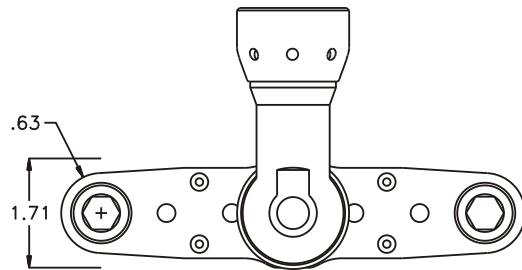

TOP VIEW

GEAR ASSEMBLY