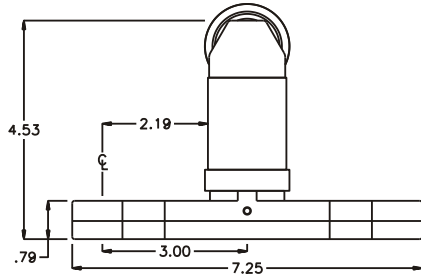

### SIDE VIEW

### PARTS BLOWOUT

ITEM	DESCRIPTION	PART NO.	ITEM	DESCRIPTION	PART NO.	ITEM	DESCRIPTION	PART NO.
1	Angle Head	A/C 13L	11	Needle Bearing (4)	B-57			
2	Coupler	DS-123036	12	Idler Gear (4)	161616S2			
3	Angle Head Adapter	HA-132875B	13	Bushing (2)	A-4809B			
4	Needle Bearing	B-1110	14	Drive Gear	161467-12MSD			
5	Gear Housing (Top)	272520DB-2-H	15	Grease Fitting	1877			
6	Bushing (4)	A-5509	16	Gear Housing (Bottom)	272520DB-2-P			
7	Socket Gear (2)	161625S-XX	17	Screw #1 (4)	S-612			
8	Dowel Pin #1 (4)	DP-1006	18	Dowel Pin #2 (4)	DP-1220			
9	Thrust Race (8)	TRA-512M1	19	Screw #2 (4)	S-616SH			
10	Idler Pin (4)	IP-5725B						