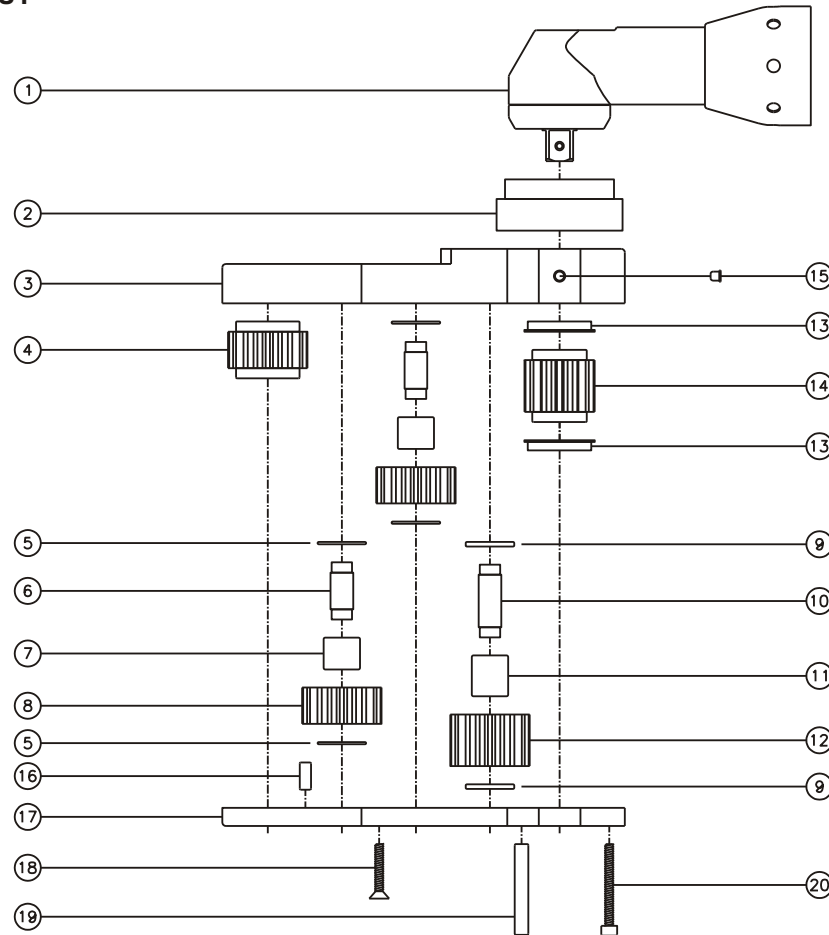

### SIDE VIEW

### TOP VIEW

### GEAR ASSEMBLY

### PARTS BLOWOUT

ITEM	DESCRIPTION	PART NO.	ITEM	DESCRIPTION	PART NO.	ITEM	DESCRIPTION	PART NO.
1	Angle Head	A/C 10S	11	Needle Bearing	B-59			
2	Angle Head Adapter	HA-S7A5	12	Lg. Idler Gear	161623S2			
3	Gear Housing (Top)	272520AM1-3-H	13	Bushing (2)	A-4809B			
4	Socket Gear	161625SM1-XX	14	Drive Gear	161432S-38SD			
5	Thrust Race (4)	TRA-512M1	15	Grease Fitting	1877			
6	Sm. Idler Pin (2)	IP-5725B	16	Dowel Pin #1 (2)	DP-1006			
7	Needle Bearing (2)	B-57	17	Gear Housing (Bottom)	272520AM1-3-P			
8	Sm. Idler Gear (2)	161616S2	18	Screw #1 (4)	S-612			
9	Thrust Race (2)	TRB-512M	19	Dowel Pin #2 (3)	DP-1220			
10	Lg. Idler Pin	IP-5932	20	Screw #2 (4)	S-618SH			