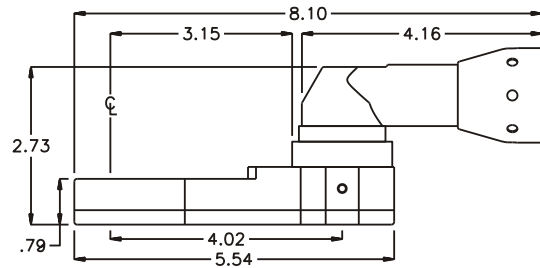

D & D PRODUCTION INC.

ASSEMBLY NO. 272520AM1-3

HEAD NO. 3476

CROWFOOT ASS'Y
Rev. A
05-30-01

2500 WILLIAMS DRIVE • WATERFORD, MI • 48328

PHONE : (248) 334-2112 • FAX : (248) 334-0062

SIDE VIEW

TOP VIEW