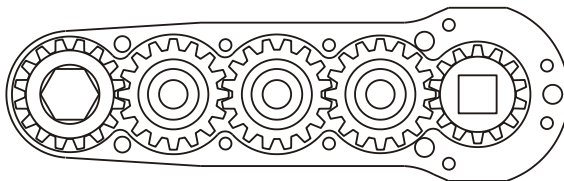

### SIDE VIEW

### PARTS BLOWOUT

ITEM	DESCRIPTION	PART NO.	ITEM	DESCRIPTION	PART NO.	ITEM	DESCRIPTION	PART NO.
1	Angle Head	A/C 10S	11	Needle Bearing	B-59			
2	Angle Head Adapter	HA-S7A5	12	Lg. Idler Gear	161623S2			
3	Gear Housing (Top)	272520AM1-3-H	13	Bushing (2)	A-4809B			
4	Socket Gear	161625SM1-XX	14	Drive Gear	161432S-38SD			
5	Thrust Race (4)	TRA-512M1	15	Grease Fitting	1877			
6	Sm. Idler Pin (2)	IP-5725B	16	Dowel Pin #1 (2)	DP-1006			
7	Needle Bearing (2)	B-57	17	Gear Housing (Bottom)	272520AM1-3-P			
8	Sm. Idler Gear (2)	161616S2	18	Screw #1 (4)	S-612			
9	Thrust Race (2)	TRB-512M	19	Dowel Pin #2 (3)	DP-1220			
10	Lg. Idler Pin	IP-5932	20	Screw #2 (4)	S-618SH			