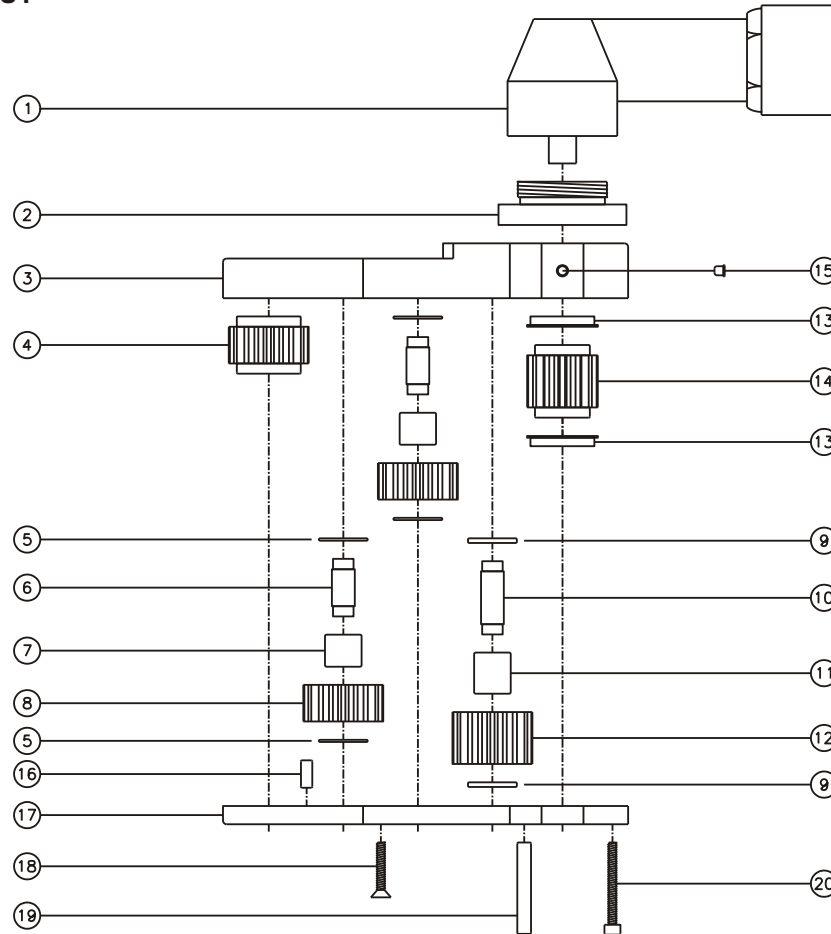

D & D PRODUCTION INC.

ASSEMBLY NO. 272520AM1-3

HEAD NO. 3474

CROWFOOT ASS'Y
Rev. B
05-26-01

2500 WILLIAMS DRIVE • WATERFORD, MI • 48328

PHONE : (248) 334-2112 • FAX : (248) 334-0062

SIDE VIEW

TOP VIEW

GEAR ASSEMBLY

PARTS BLOWOUT

ITEM	DESCRIPTION	PART NO.	ITEM	DESCRIPTION	PART NO.	ITEM	DESCRIPTION	PART NO.
1	Angle Head	AM3	11	Needle Bearing	B-59			
2	Angle Head Adapter/Bearing Ass'y	HA-2809-AM3	12	Lg. Idler Gear	161623S2			
3	Gear Housing (Top)	272520AM1-3-H	13	Bushing (2)	A-4809B			
4	Socket Gear	161625SM1-XX	14	Drive Gear	161432S-38SD			
5	Thrust Race (4)	TRA-512M1	15	Grease Fitting	1877			
6	Sm. Idler Pin (2)	IP-5725B	16	Dowel Pin #1 (2)	DP-1006			
7	Needle Bearing (2)	B-57	17	Gear Housing (Bottom)	272520AM1-3-P			
8	Sm. Idler Gear (2)	161616S2	18	Screw #1 (4)	S-612			
9	Thrust Race (2)	TRB-512M	19	Dowel Pin #2 (3)	DP-1220			
10	Lg. Idler Pin	IP-5932	20	Screw #2 (4)	S-618SH			