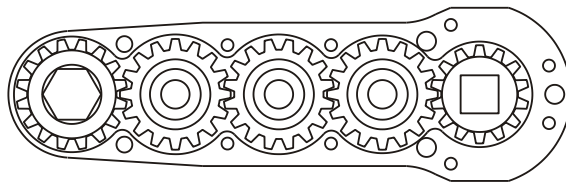

D & D PRODUCTION INC.

ASSEMBLY NO. 272520AM1-3

HEAD NO. 3474

CROWFOOT ASS'Y
Rev. B
05-26-01

2500 WILLIAMS DRIVE • WATERFORD, MI • 48328

PHONE : (248) 334-2112 • FAX : (248) 334-0062

SIDE VIEW

TOP VIEW

GEAR ASSEMBLY

PARTS BLOWOUT

ITEM	DESCRIPTION	PART NO.	ITEM	DESCRIPTION	PART NO.	ITEM	DESCRIPTION	PART NO.
1	Angle Head	AM3	11	Needle Bearing	B-59			
2	Angle Head Adapter/Bearing Ass'y	HA-2809-AM3	12	Lg. Idler Gear	161623S2			
3	Gear Housing (Top)	272520AM1-3-H	13	Bushing (2)	A-4809B			
4	Socket Gear	161625SM1-XX	14	Drive Gear	161432S-38SD			
5	Thrust Race (4)	TRA-512M1	15	Grease Fitting	1877			
6	Sm. Idler Pin (2)	IP-5725B	16	Dowel Pin #1 (2)	DP-1006			
7	Needle Bearing (2)	B-57	17	Gear Housing (Bottom)	272520AM1-3-P			
8	Sm. Idler Gear (2)	161616S2	18	Screw #1 (4)	S-612			
9	Thrust Race (2)	TRB-512M	19	Dowel Pin #2 (3)	DP-1220			
10	Lg. Idler Pin	IP-5932	20	Screw #2 (4)	S-618SH			