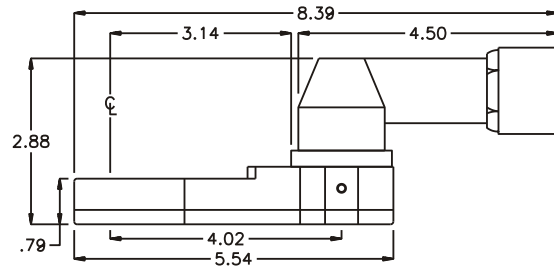

D & D PRODUCTION INC.

ASSEMBLY NO. 272520AM1-3

HEAD NO. 3474

CROWFOOT ASS'Y
Rev. B
05-26-01

2500 WILLIAMS DRIVE • WATERFORD, MI • 48328

PHONE : (248) 334-2112 • FAX : (248) 334-0062

SIDE VIEW

TOP VIEW

GEAR ASSEMBLY

PARTS BLOWOUT

ITEM	DESCRIPTION	PART NO.	ITEM	DESCRIPTION	PART NO.	ITEM	DESCRIPTION	PART NO.
1	Angle Head	AM3	11	Needle Bearing	B-59			
2	Angle Head Adapter/Bearing Ass'y	HA-2809-AM3	12	Lg. Idler Gear	161623S2			
3	Gear Housing (Top)	272520AM1-3-H	13	Bushing (2)	A-4809B			
4	Socket Gear	161625SM1-XX	14	Drive Gear	161432S-38SD			
5	Thrust Race (4)	TRA-512M1	15	Grease Fitting	1877			
6	Sm. Idler Pin (2)	IP-5725B	16	Dowel Pin #1 (2)	DP-1006			
7	Needle Bearing (2)	B-57	17	Gear Housing (Bottom)	272520AM1-3-P			
8	Sm. Idler Gear (2)	161616S2	18	Screw #1 (4)	S-612			
9	Thrust Race (2)	TRB-512M	19	Dowel Pin #2 (3)	DP-1220			
10	Lg. Idler Pin	IP-5932	20	Screw #2 (4)	S-618SH			