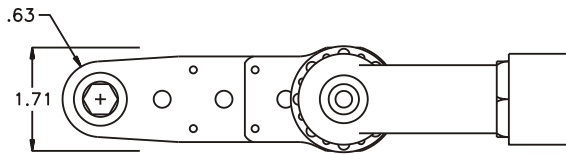

GEAR ASSEMBLY

PARTS BLOWOUT

ITEM	DESCRIPTION	PART NO.	ITEM	DESCRIPTION	PART NO.	ITEM	DESCRIPTION	PART NO.
1	Angle Head	AM3	11	Needle Bearing	B-59			
2	Angle Head Adapter/Bearing Ass'y	HA-2809-AM3	12	Lg. Idler Gear	161623S2			
3	Gear Housing (Top)	272520AM1-3-H	13	Bushing (2)	A-4809B			
4	Socket Gear	161625SM1-XX	14	Drive Gear	161432S-38SD			
5	Thrust Race (4)	TRA-512M1	15	Grease Fitting	1877			
6	Sm. Idler Pin (2)	IP-5725B	16	Dowel Pin #1 (2)	DP-1006			
7	Needle Bearing (2)	B-57	17	Gear Housing (Bottom)	272520AM1-3-P			
8	Sm. Idler Gear (2)	161616S2	18	Screw #1 (4)	S-612			
9	Thrust Race (2)	TRB-512M	19	Dowel Pin #2 (3)	DP-1220			
10	Lg. Idler Pin	IP-5932	20	Screw #2 (4)	S-618SH			